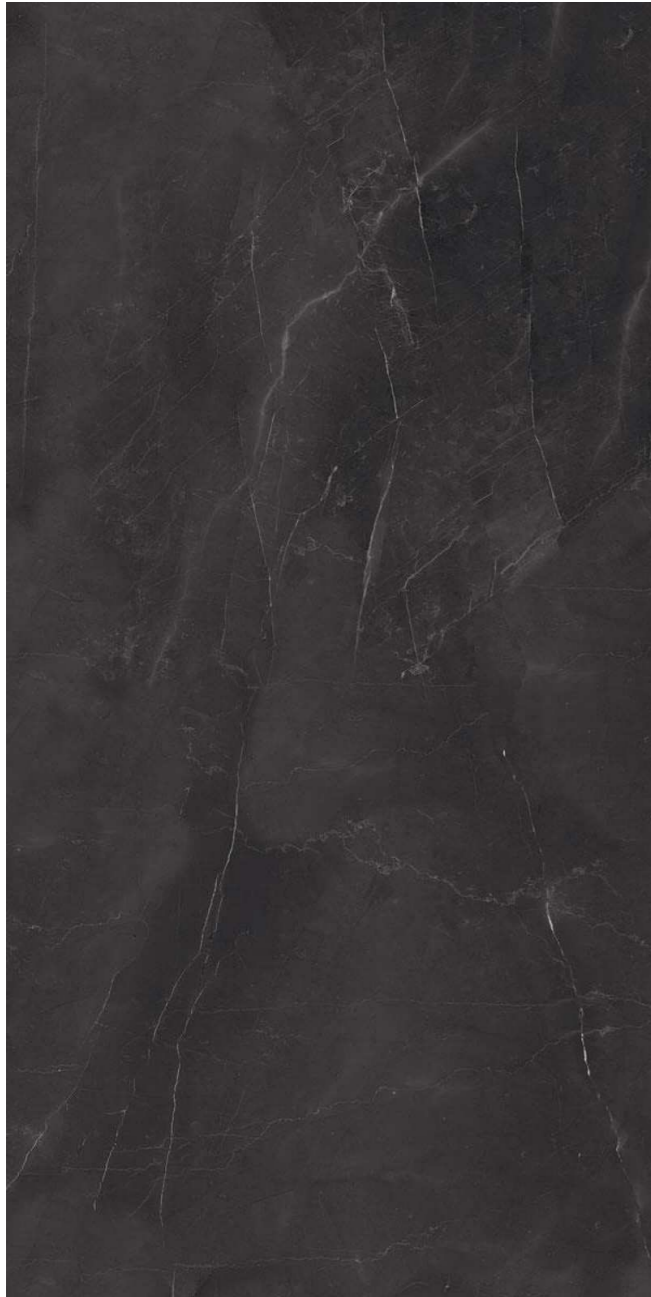

# ARMANI NERO

(60X120)

AVAILABLE IN - VELVET, GLOSSY AND HIGH GLOSSY

**SIDRONS**  
solution to surfaces