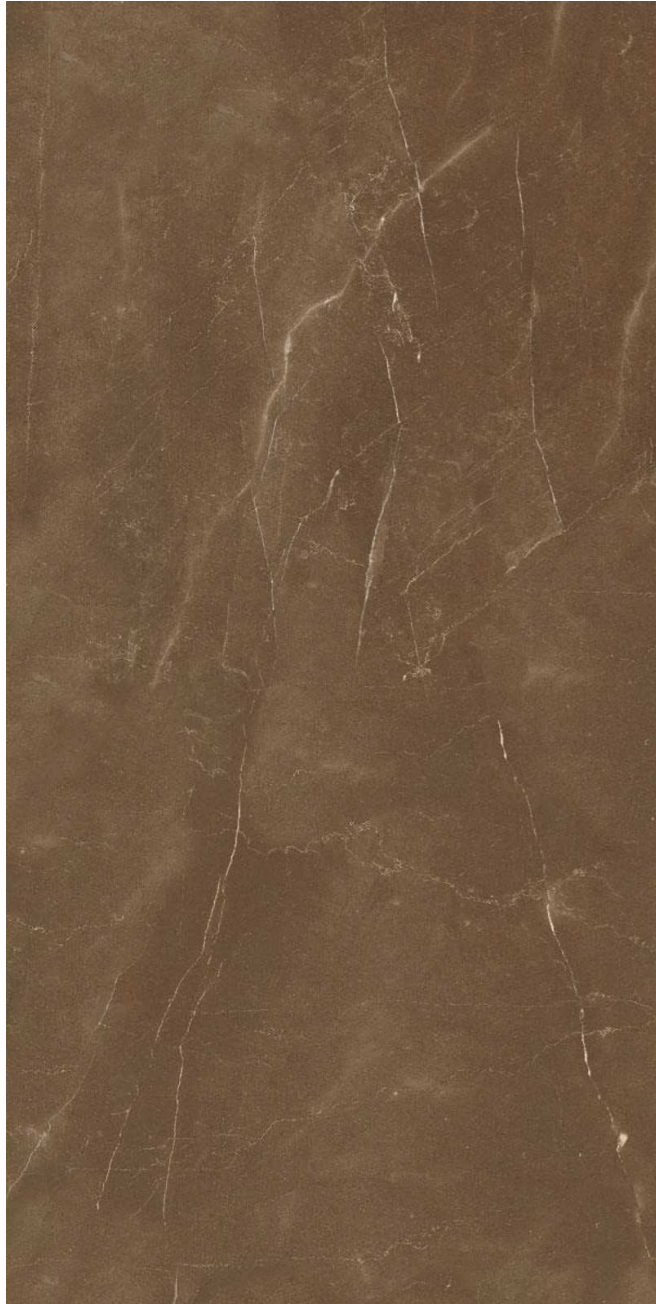

SIDRONS
solution to surfaces

ARMANI BROWN

(60X120)