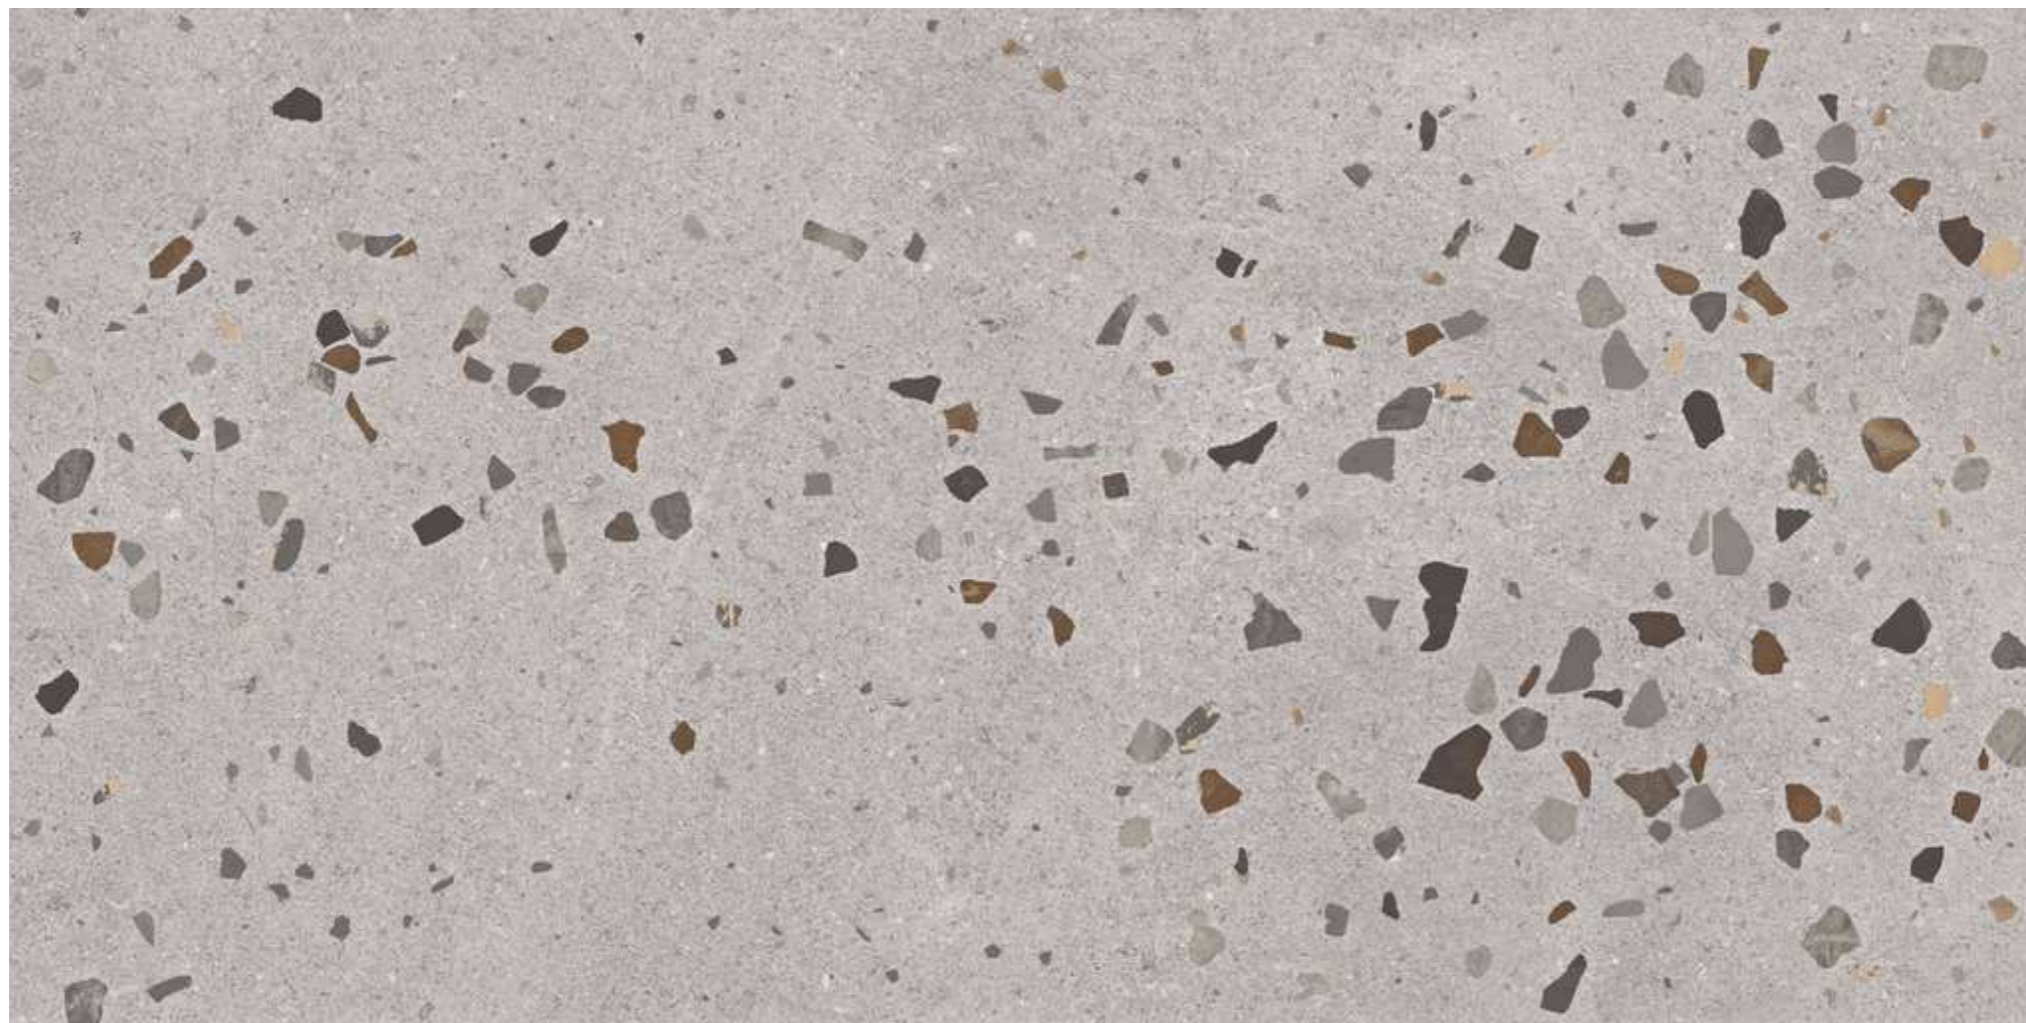

SIDRONS

solution to surfaces

CHIPS STONEGREY

60X120 CM