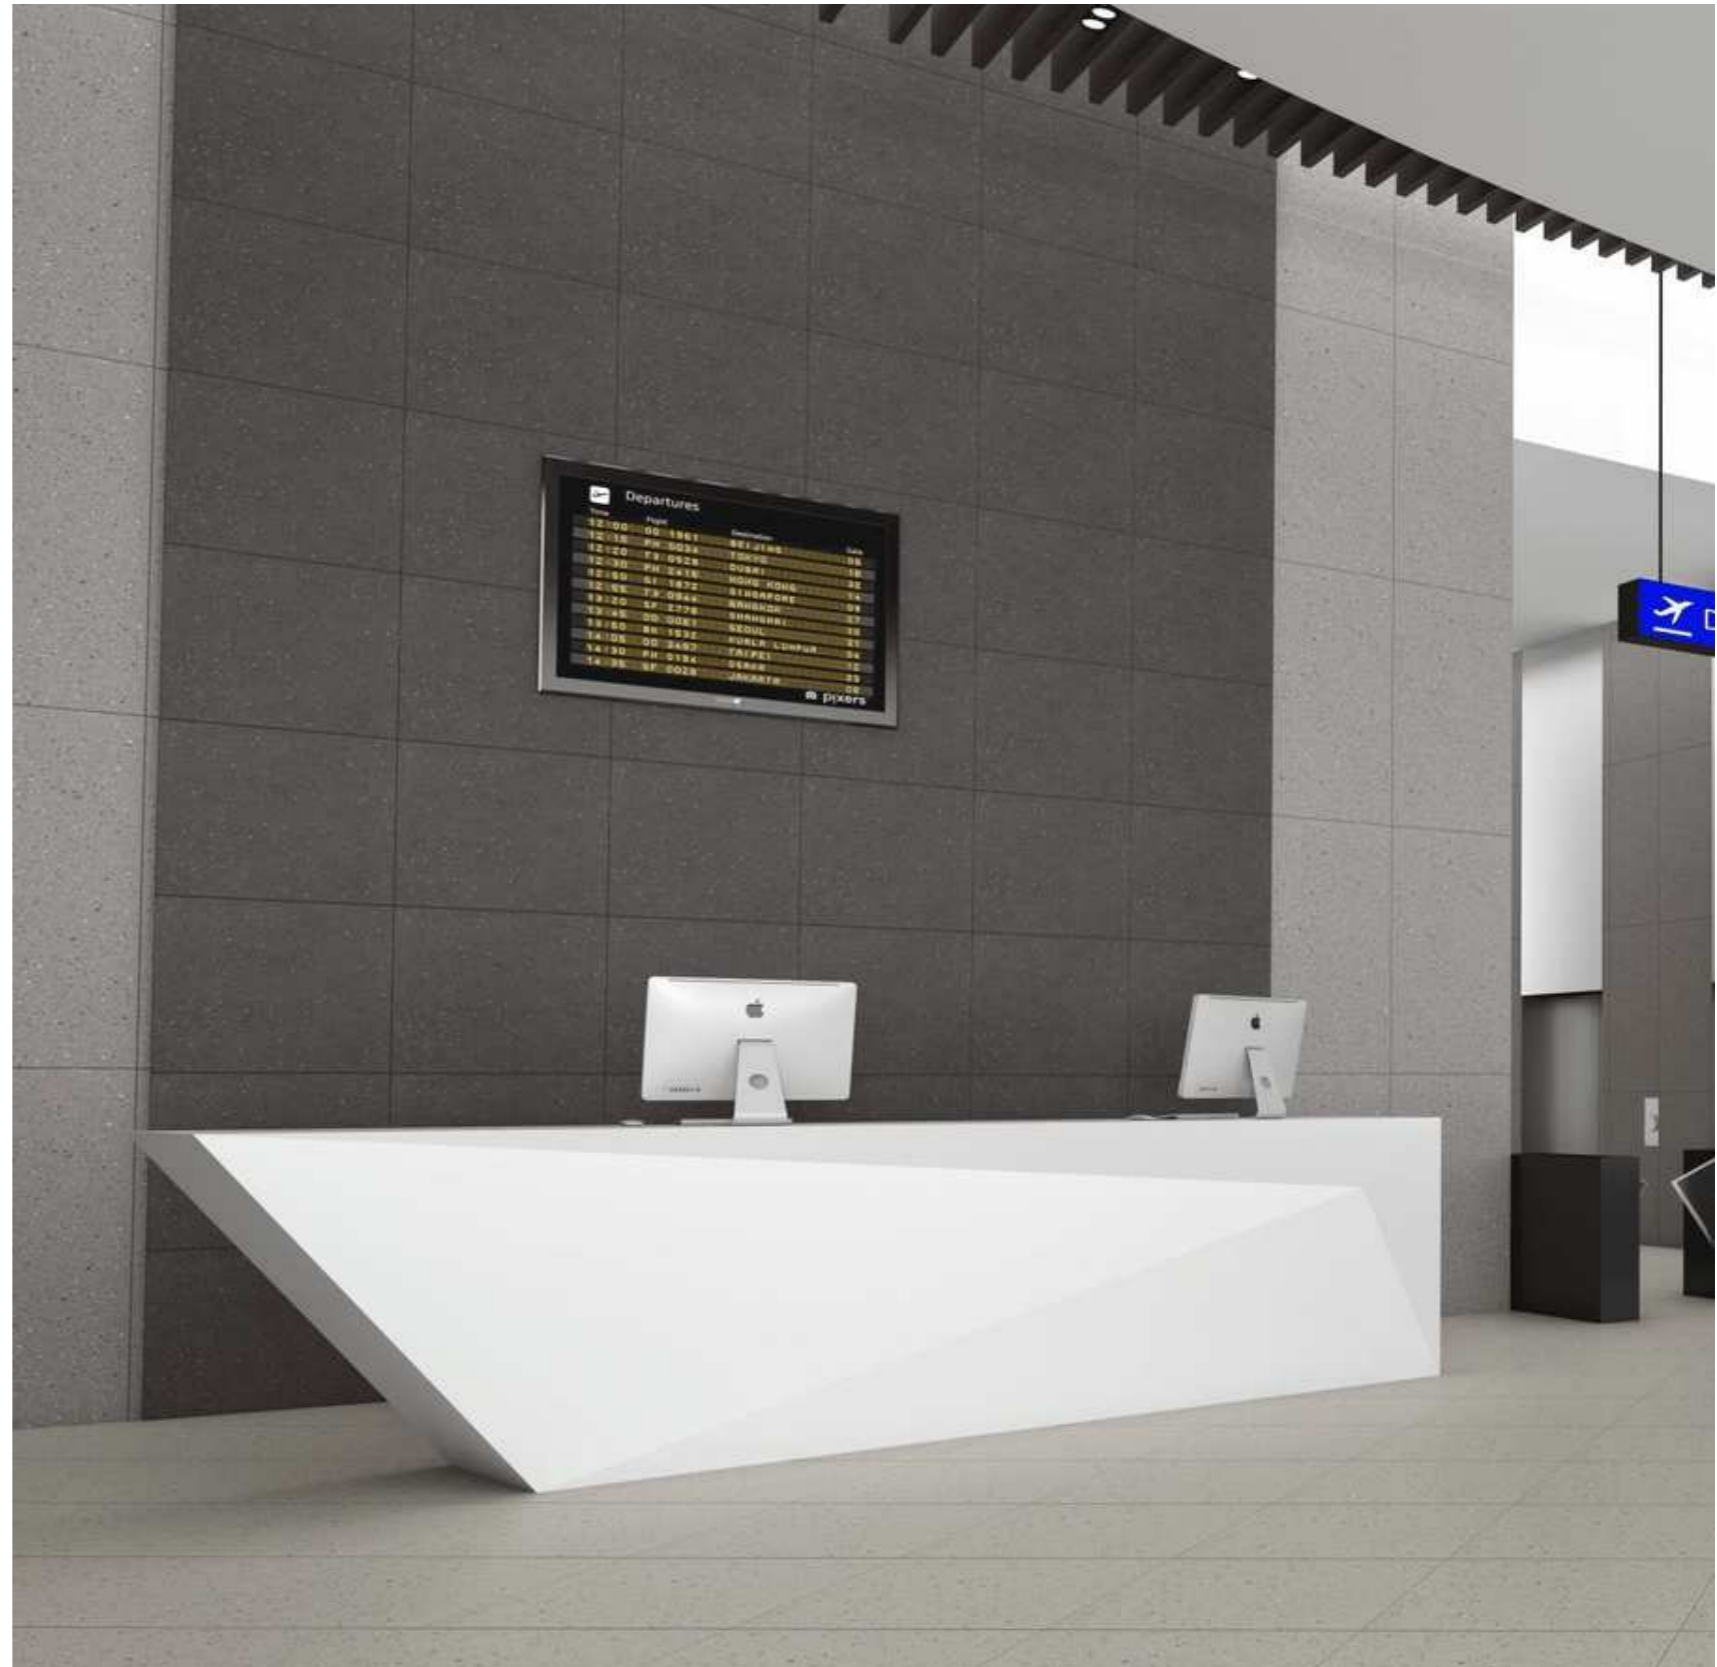

SIDRONS
solution to surfaces

PABLO TERRAZZO GRIS

60X120 CM