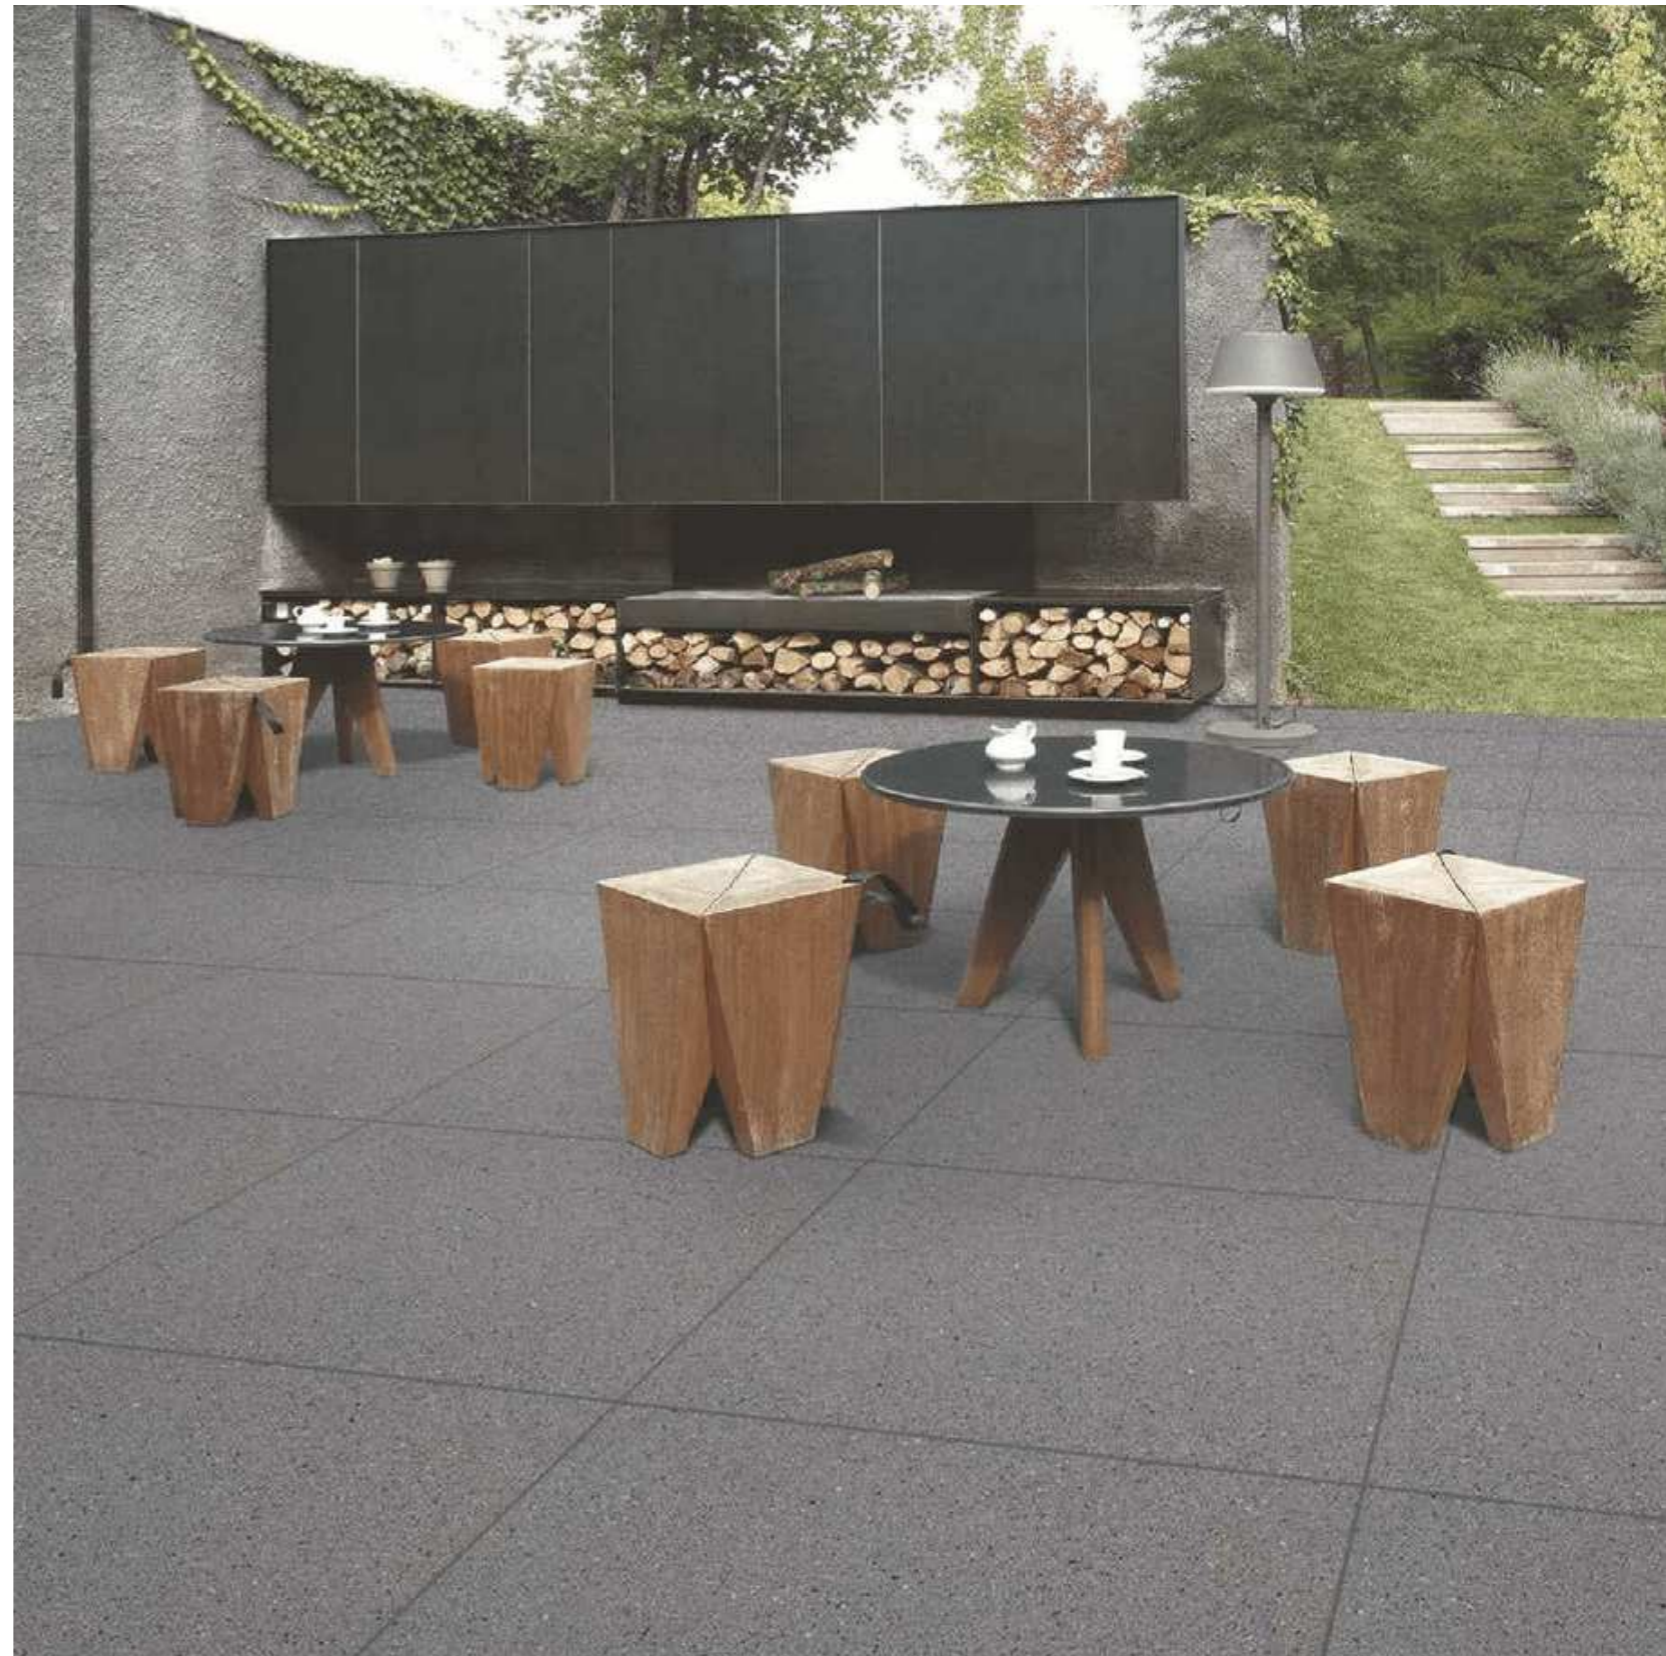

# Terrazo Lighty Grey

**60X60 CM**

**SIDRONS**  
solution to surfaces

# Terrazo Dark Grey

**60X60 CM**