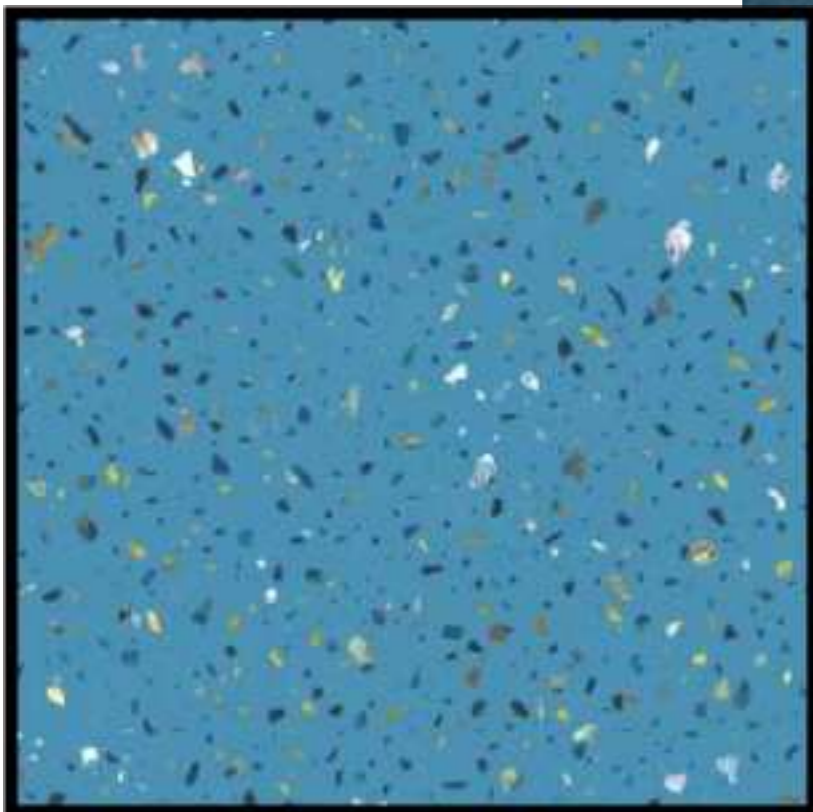

Meso Flakes Rosette

SIDRONS
solution to surfaces

30X30 CM

Terrazzo Lilac Orchid

SIDRONS
solution to surfaces

30X30 CM

Meso Flakes Dockside

SIDRONS
solution to surfaces

30X30 CM

Terrazzo Sea Azul

SIDRONS
solution to surfaces

30X30 CM

Meso Flakes Resolute

SIDRONS
solution to surfaces

30X30 CM

Terrazzo Lapis Lazuli

30X30 CM

Meso Flakes Azure

SIDRONS
solution to surfaces

30X30 CM

Terrazzo Olive Sage

SIDRONS
solution to surfaces

30X30 CM

Terrazzo Virescent Sky

SIDRONS
solution to surfaces

30X30 CM

Terrazzo Viridian Pantone

SIDRONS
solution to surfaces

30X30 CM

Terrazzo Rosy Bloom

SIDRONS
solution to surfaces

30X30 CM