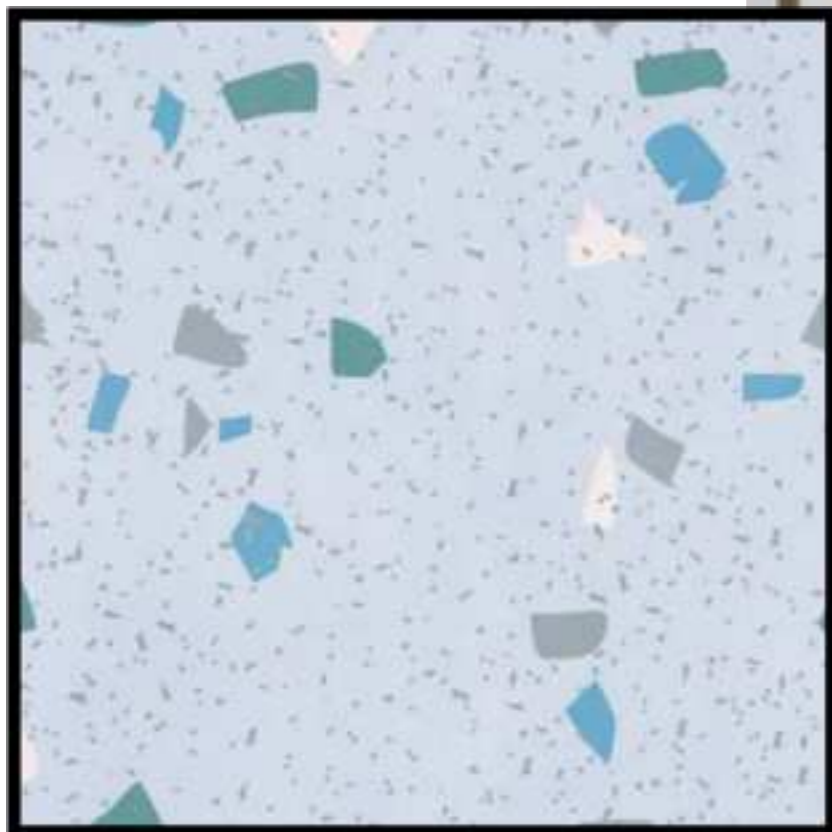

SIDRONS

**TERRAZO
COLLECTION**

(30X30 CM)

SIDRONS
solution to surfaces

30X30 CM

Multihued Crema

SIDRONS
solution to surfaces

30X30 CM

Meso Flakes Rosette

SIDRONS
solution to surfaces

30X30 CM

Terrazzo Lilac Orchid

SIDRONS
solution to surfaces

30X30 CM

Meso Flakes Dockside

SIDRONS
solution to surfaces

30X30 CM

Terrazzo Sea Azul

SIDRONS
solution to surfaces

30X30 CM

Meso Flakes Resolute

SIDRONS
solution to surfaces

30X30 CM

Terrazzo Lapis Lazuli

30X30 CM

Meso Flakes Azure

SIDRONS
solution to surfaces

30X30 CM

Terrazzo Olive Sage

SIDRONS
solution to surfaces

30X30 CM

Terrazzo Virescent Sky