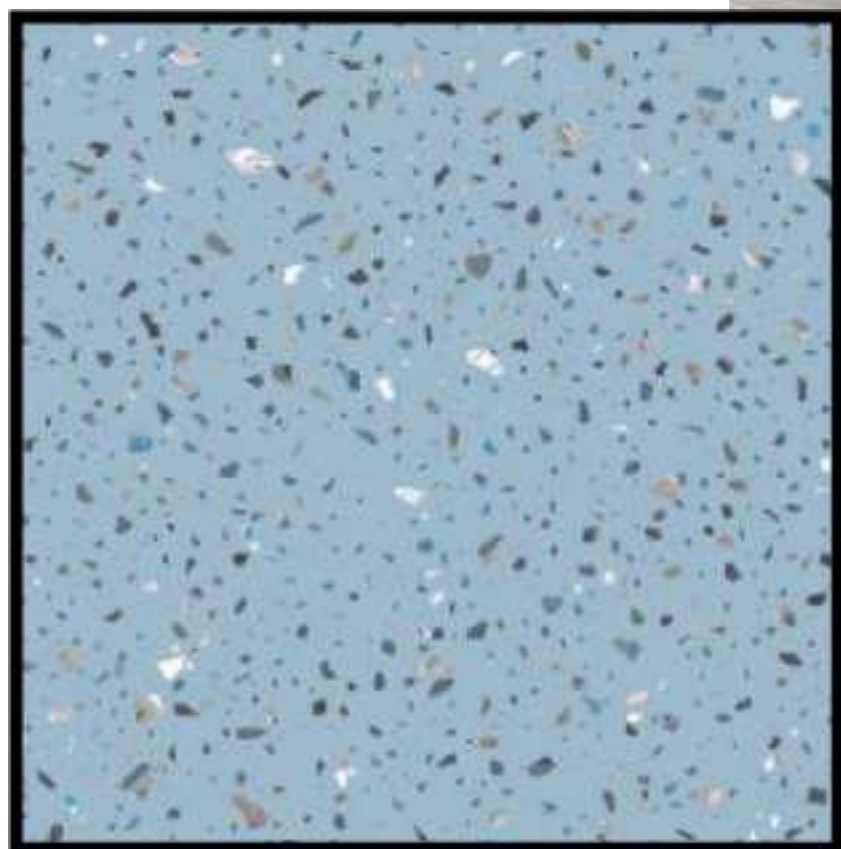

SIDRONS

**TERRAZO
COLLECTION**

(30X30 CM)

SIDRONS
solution to surfaces

30X30 CM

Multihued Crema

SIDRONS
solution to surfaces

30X30 CM

Meso Flakes Rosette

SIDRONS
solution to surfaces

30X30 CM

Terrazzo Lilac Orchid

SIDRONS
solution to surfaces

30X30 CM

Meso Flakes Dockside

SIDRONS
solution to surfaces

30X30 CM

Terrazzo Sea Azul

SIDRONS
solution to surfaces

30X30 CM

Meso Flakes Resolute

SIDRONS
solution to surfaces

30X30 CM

Terrazzo Lapis Lazuli

30X30 CM

Meso Flakes Azure

SIDRONS
solution to surfaces

30X30 CM

Terrazzo Olive Sage

SIDRONS
solution to surfaces

30X30 CM

Terrazzo Virescent Sky