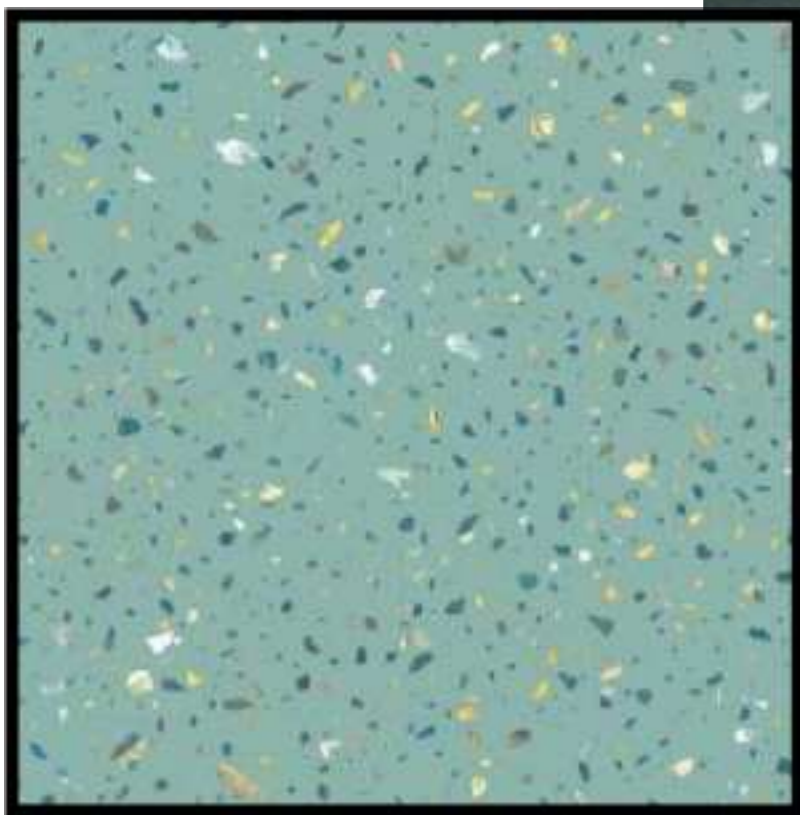

30X30 CM

Meso Flakes Azure

SIDRONS
solution to surfaces

30X30 CM

Terrazzo Olive Sage

SIDRONS
solution to surfaces

30X30 CM

Terrazzo Virescent Sky

SIDRONS
solution to surfaces

30X30 CM

Terrazzo Viridian Pantone

SIDRONS
solution to surfaces

30X30 CM

Terrazzo Rosy Bloom

SIDRONS
solution to surfaces

30X30 CM