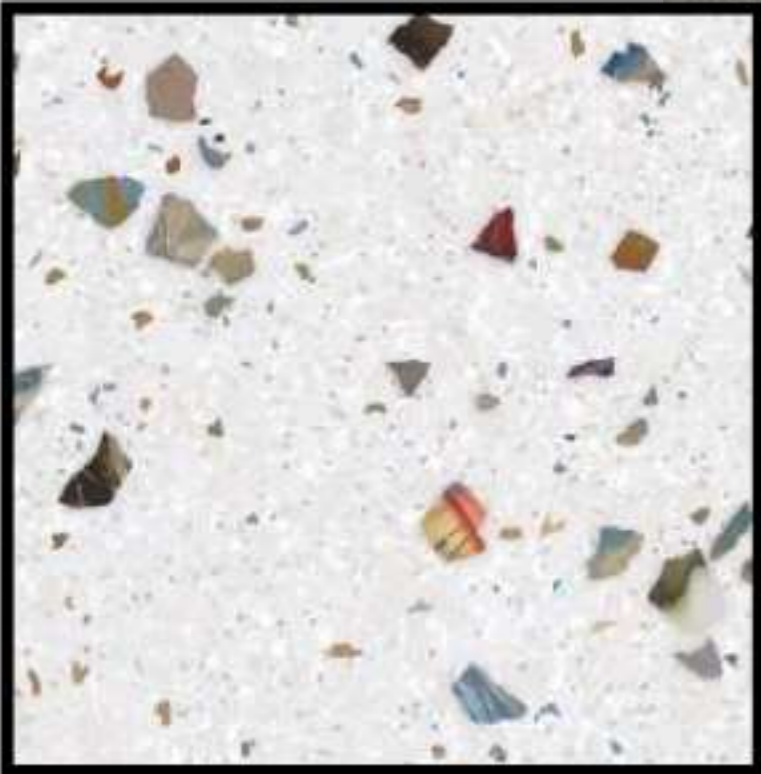

SIDRONS
solution to surfaces

30X30 CM

Meso Flakes White