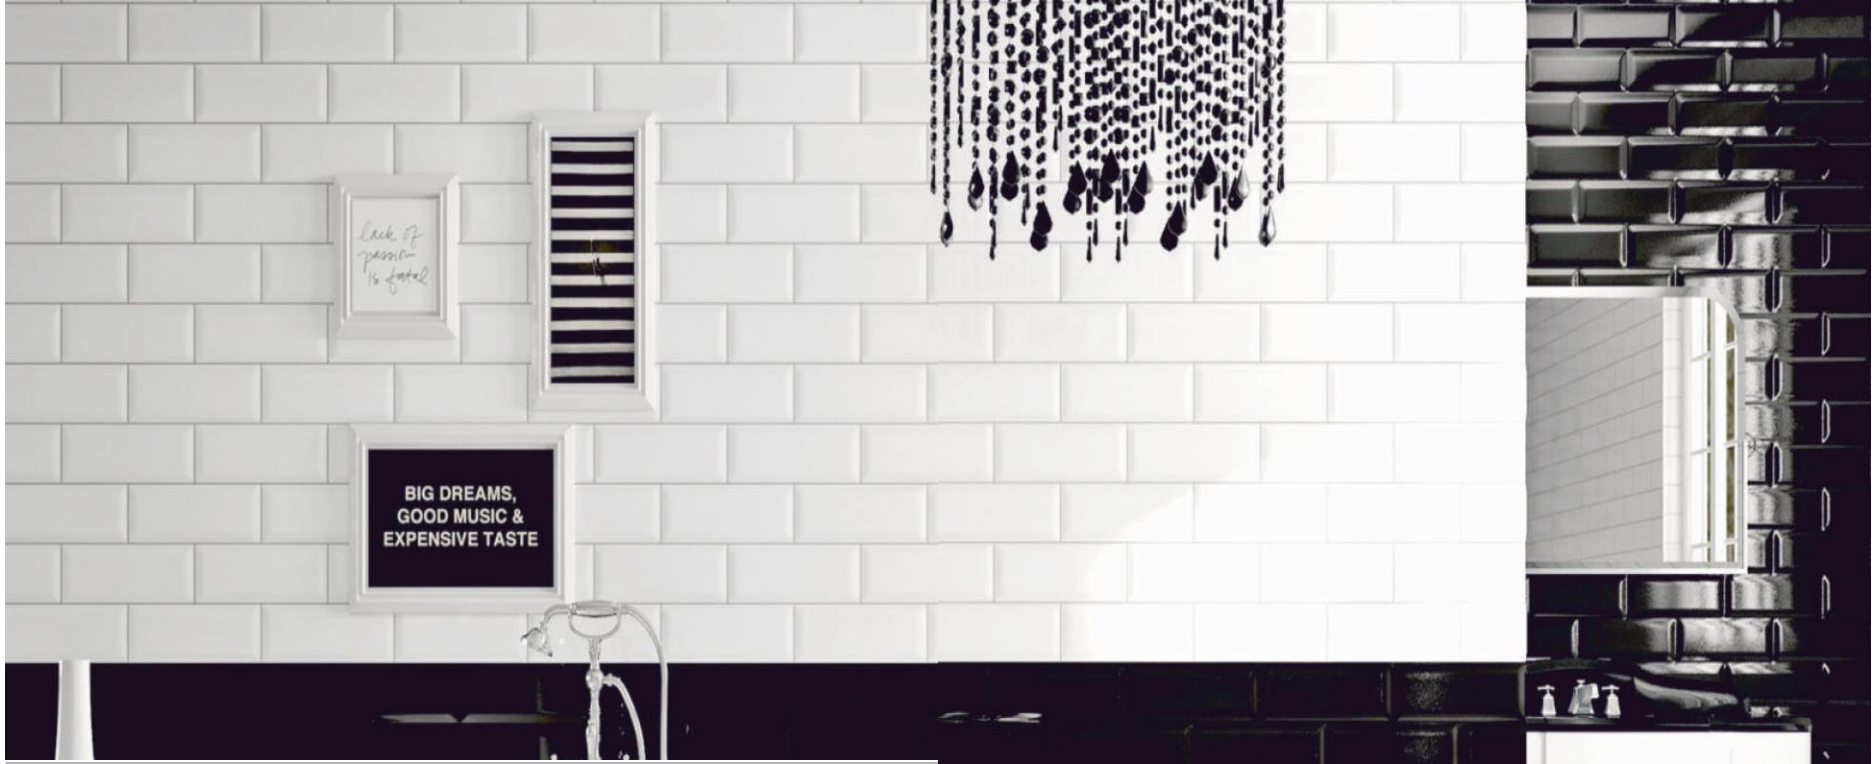

SIDRONS
SOLUTION TO SURFACES

SUBWAY TILES COLLECTION

Three 3D subway tiles are shown in a dynamic, overlapping arrangement. The top tile is yellow, the middle one is red, and the bottom one is blue. They are set against a background of a light-colored wall with a subtle grid of small dots. The tiles have a slight shadow beneath them, giving them a three-dimensional appearance.

MATT FINISH

ANTIQUÉ IVORY
10X30cm

GLOSS FINISH

ANTIQUÉ BLACK
10X30cm

CLASSIC BLACK
10X20cm

ANTIQUÉ BLACK MATT
10X30cm

GLOSS FINISH

CLASSIC ORANGE
10X20cm