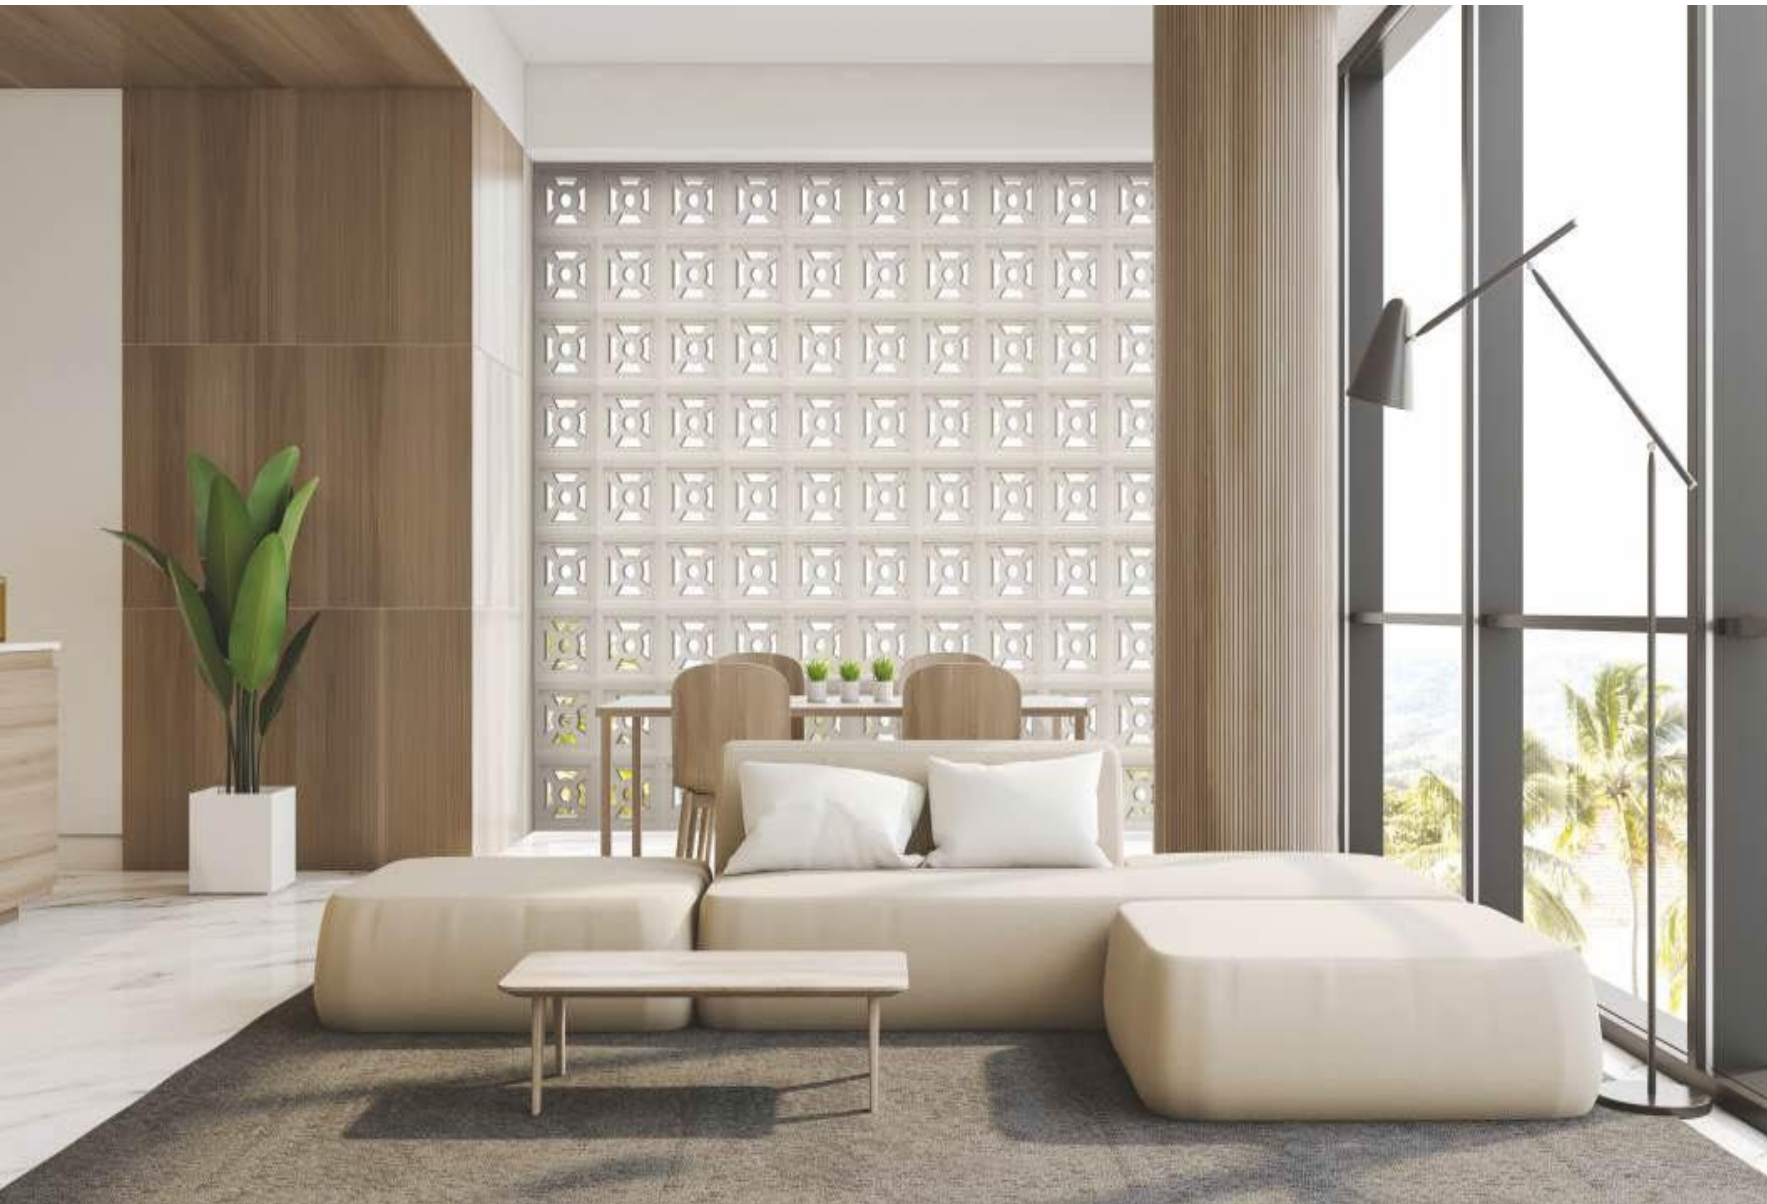

Green

Black

White

Brown

Sky Blue

Coffee

Raman Jaali

Size-200x200x70mm