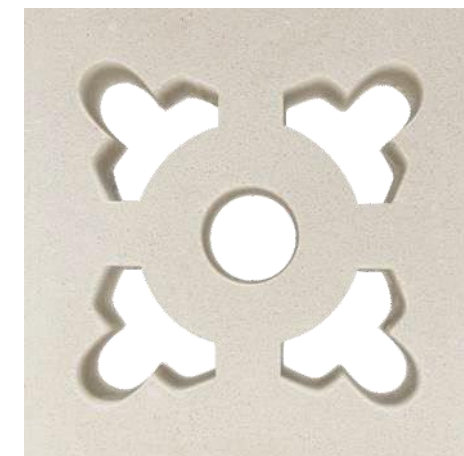

Lace Jaali

Size-200x200x70mm

Available Color :

Grey

Gold

Green

Black

White

Brown

Sky Blue

Coffee