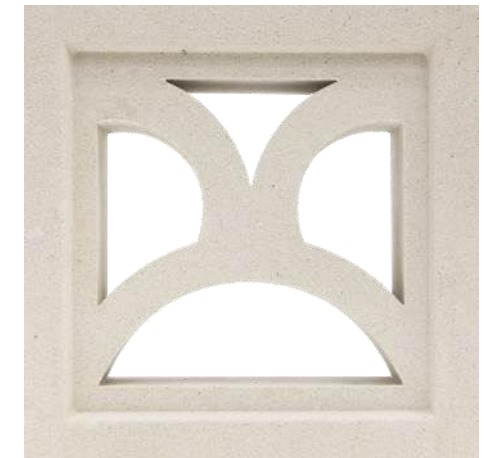

Sunrise Jaali

Size-200x200x70mm

Available Color :

Grey

Gold

Green

Black

White

Brown

Sky Blue

Coffee