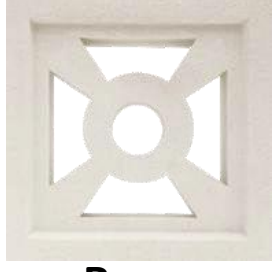

Blend

Cube

Window

Sunrise

Cover

Flower

Four Y

Raman