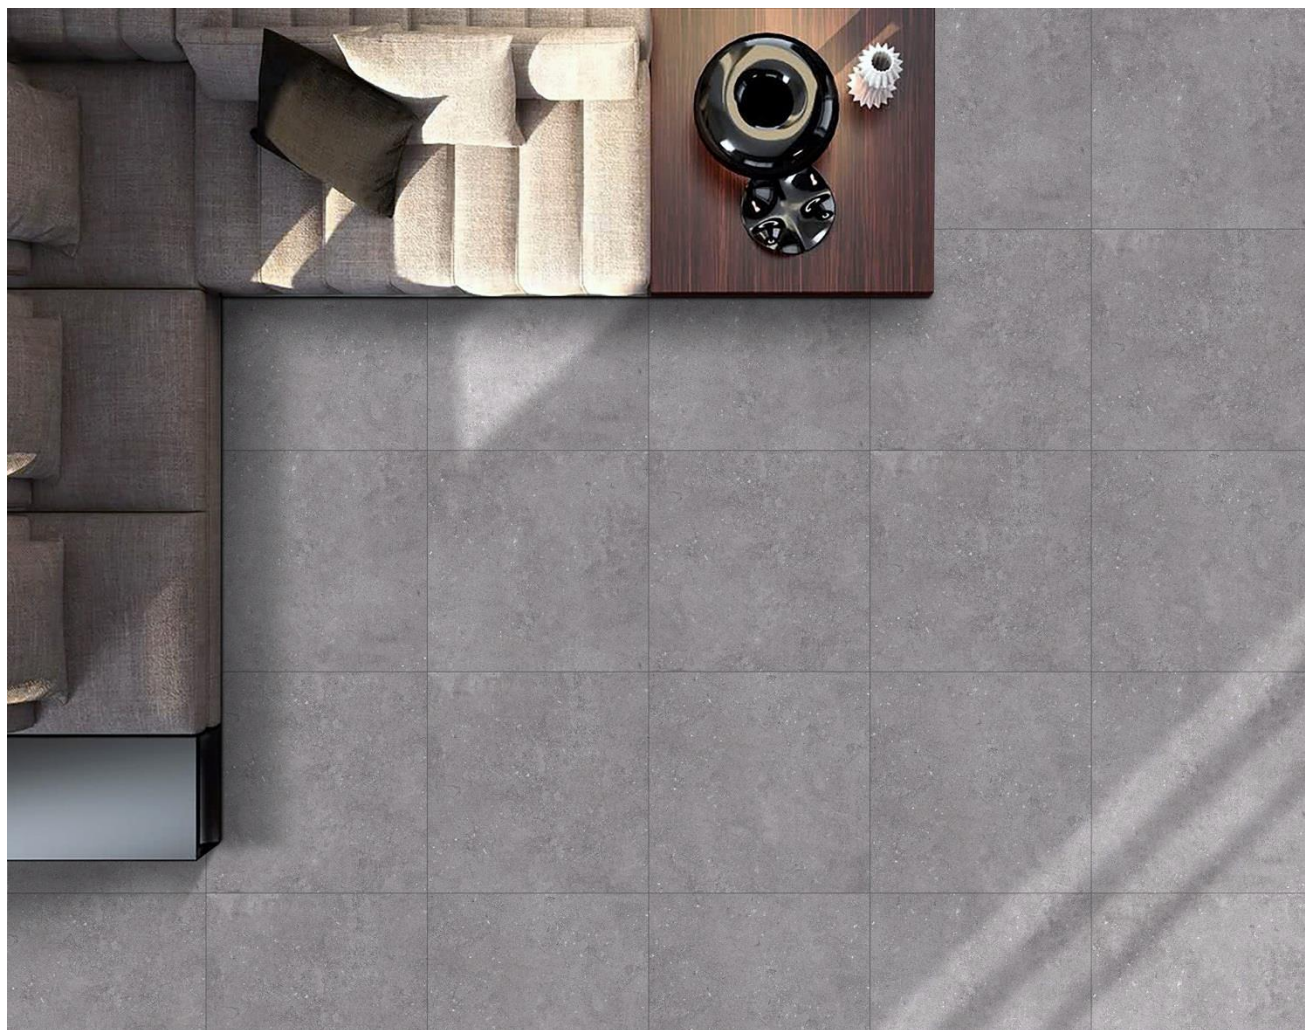

SIDRONS COLLECTION

60x60&60X120CM

DIVINE GRAY
(60X60&60X120cm)

DIVINE PEARL
(60X60&60X120cm)

DIVINE BIANCO
(60X60&60X120cm)

DIVINE GRAFITO
(60X60&60X120cm)

DIVINE BEIGE
(60X60&60X120cm)

Harbour Grey
(60x120&60x60cm)

**Dynamic Smoke
(60x120&60x60)**

Dynamic Grey
(60x120cm)

Azul Jaisalmer
60x60cm

Vint Azul
60x60cm

Vint Terra
60x60cm

Azul Aqua
60x60cm

Vint Gris
60x60cm

Thank you!!