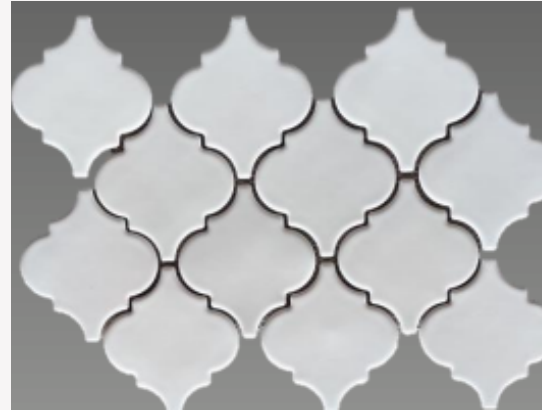

**P.BLUE MATT/GLOSSY**

**AL.BLUE MATT/GLOSS**

**SIDRONS**  
solution to surfaces

**CHIP SIZE – 69.91X79.5 MM**  
**SHEET SIZE - 325.29X342 MM**

**AQ.GREEN GLOSS**

**WHITE MATT**

# ARABESQUE LANTERN

SIDRONS  
solution to surfaces

**WHITE MATT**

**BLACK MATT**

**CHIP SIZE – 117X133.5 MM**

**SHEET SIZE - 336.75X452 MM**

**CHIP SIZE – 93.3X111.3 MM (GLOSS AND MATT)**

**SHEET SIZE - 395.8X310.2 MM**