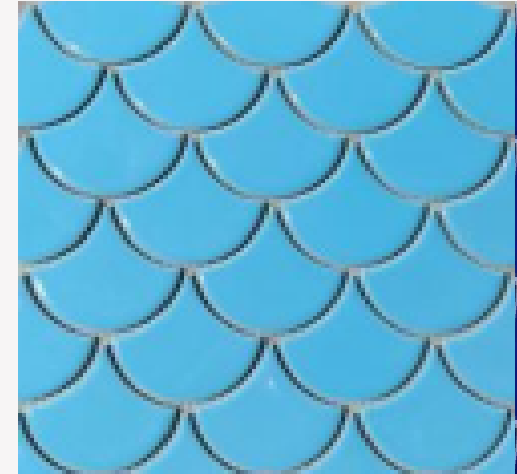

T.BLUE MATT/GLOSS