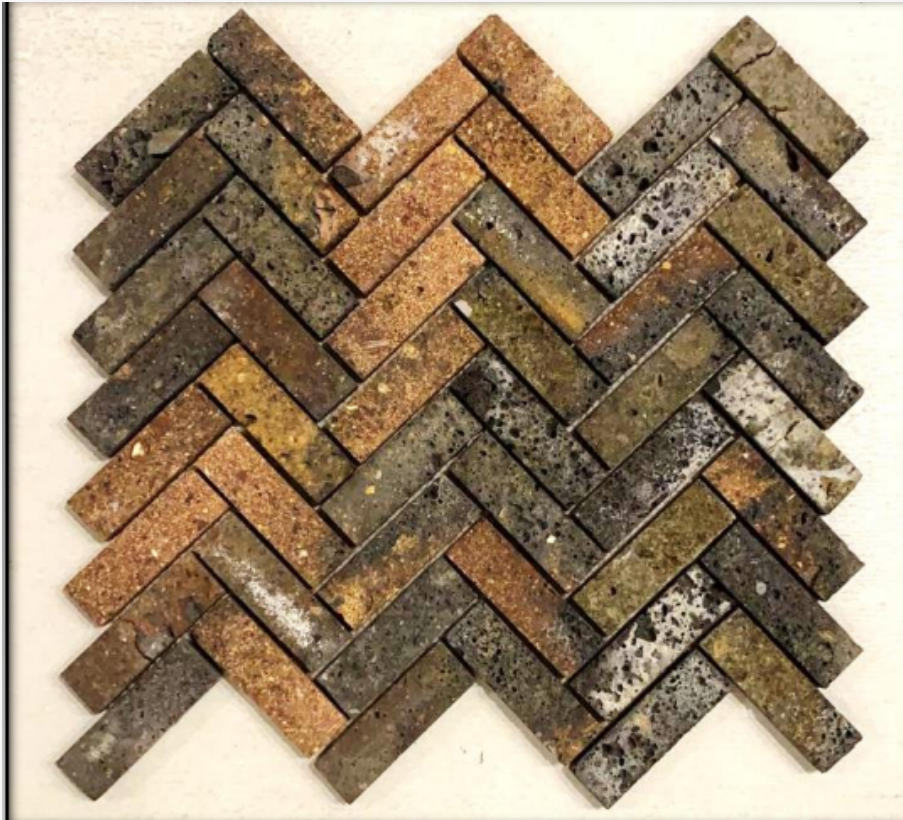

HERRINGBONE

ASH

CHIP SIZE – 23X72 MM

SHEET SIZE – 328.27X330.75 MM