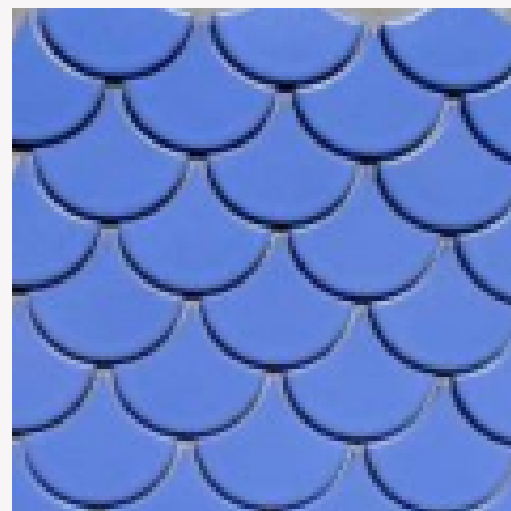

P.BLUE MATT/GLOSSY