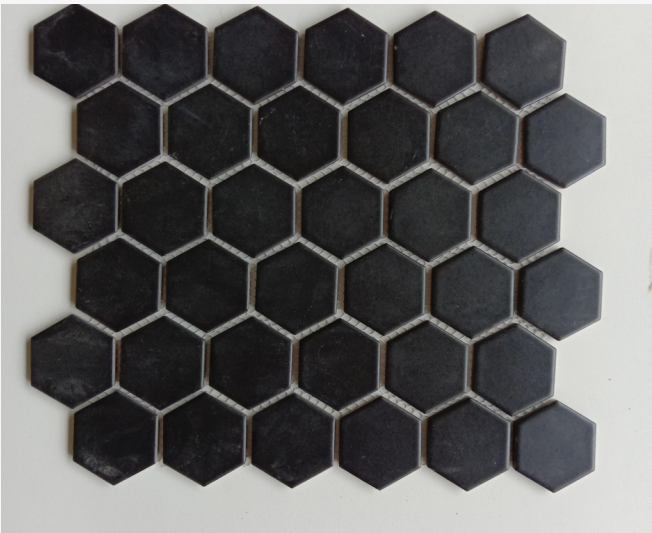

# OUR SERIES

SIDRONS  
solution to surfaces

1. HEXAGON
2. BRICKBONE
3. OCTAGON
4. PENNY ROUNDS
5. SQUARE
6. EYE
7. FISH SCALE
8. ARABESQUE LANTERN
9. HERRINGBONE
10. ELONGATED HEXAGON
11. RHOMBUS

# HEXAGON

SIDRONS  
solution to surfaces

**WHITE MATT**

**P.BLUE GLOSSY**

**CHIP SIZE-51X59 mm**  
**SHEET SIZE-349X293.8**

**PINK MATT**

**BLACK MATT**

**CHIP SIZE- 51X59 mm**  
**SHEET SIZE- 349X293.8 mm**

# HEXAGON

SIDRONS  
solution to surfaces

**FLOWER B&W**

**B&W MIX**

**CHIP SIZE – 23X25 MM**

**SHEET SIZE – 261.32X306.39 MM**

**AVAILABLE FINISH : MATT**

SIDRONS