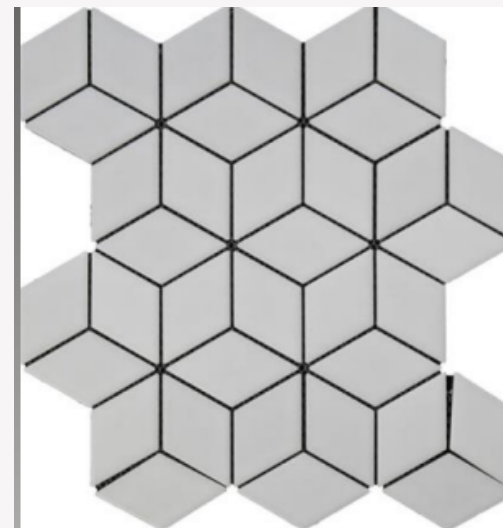

**CHIP SIZE – 23X73 MM**  
**SHEET SIZE – 337.2X333.7 MM**

**KHAKI (MATT/GLOSS)**

**CHIP SIZE - 23X72 MM**  
**SHEET SIZE - 328.27X330.75 MM**

# ELONGATED HEXAGON

**WHITE (MATT/GLOSS)**

**BLACK (MATT/GLOSS)**

**CHIP SIZE - 48x147 MM**  
**SHEET SIZE - 282.6x300.5 MM**

**OATMIL**  
**(GLOSS/MATT)**

**CHIP SIZE – 48x147 MM**  
**SHEET SIZE – 282.6x300.5 MM**

# RHOMBUS

SIDRONS

SOLUTIONS TO SURFACES

**WHITE (MATT)**

**CHIP SIZE – 48X55X96**

**SHEET SIZE – 303.4x323.5 MM**