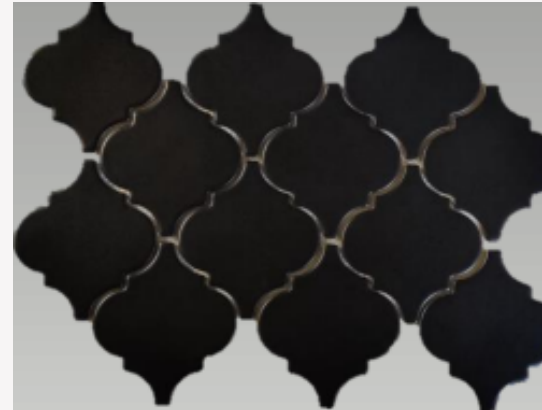

BLACK MATT

CHIP SIZE – 117X133.5 MM

SHEET SIZE - 336.75X452 MM

CHIP SIZE – 93.3X111.3 MM (GLOSS AND MATT)

SHEET SIZE - 395.8X310.2 MM