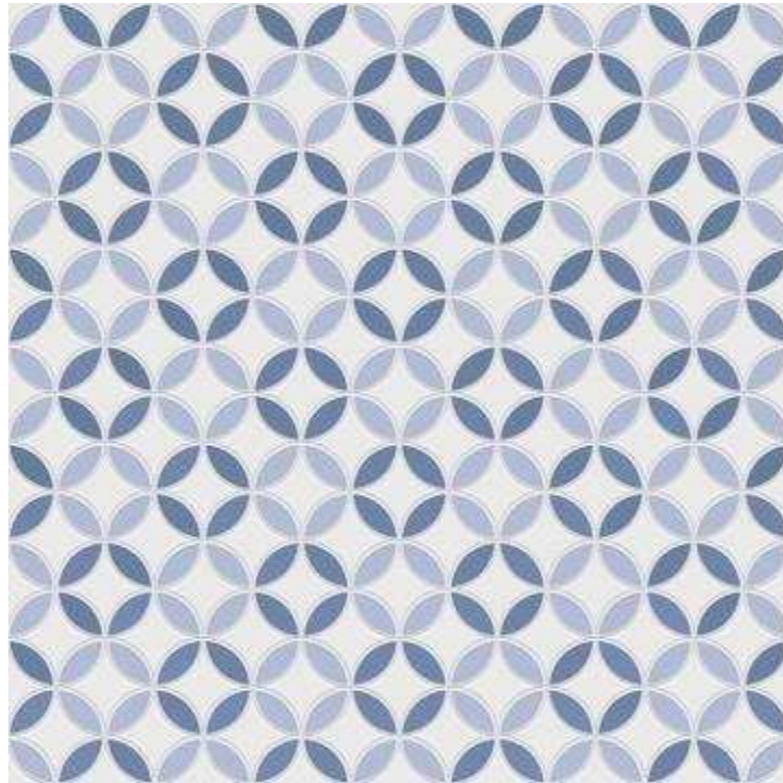

SIDRONS

NEW

COLLECTION

GATSBY & ORLY

(44X44 cm)

TILES QUALITY

All our tiles collections feature radiant color and texture. In order for our tiles to be perfect, we have sharp edges at a perfect angle that never break at the corners. Apparently, we check for curvature and warping by putting tiles on the perfectly flat surface

GATSBY COLLECTION by SIDRONS

GATSBY DARK

GATSBY EMERALD

SIDRONS
solution to surfaces

GATSBY DARK (44X44 cm)

SIDRONS
solution to surfaces

GATSBY EMERALD (44X44 cm)

ORLY COLLECTION by SIDRONS

ORLY

ORLY BLUE

ORLY STONE

SIDRONS
solution to surfaces

ORLY
(44X44cm)

SIDRONS
solution to surfaces

ORLY BLUE
(44X44cm)

SIDRONS
solution to surfaces