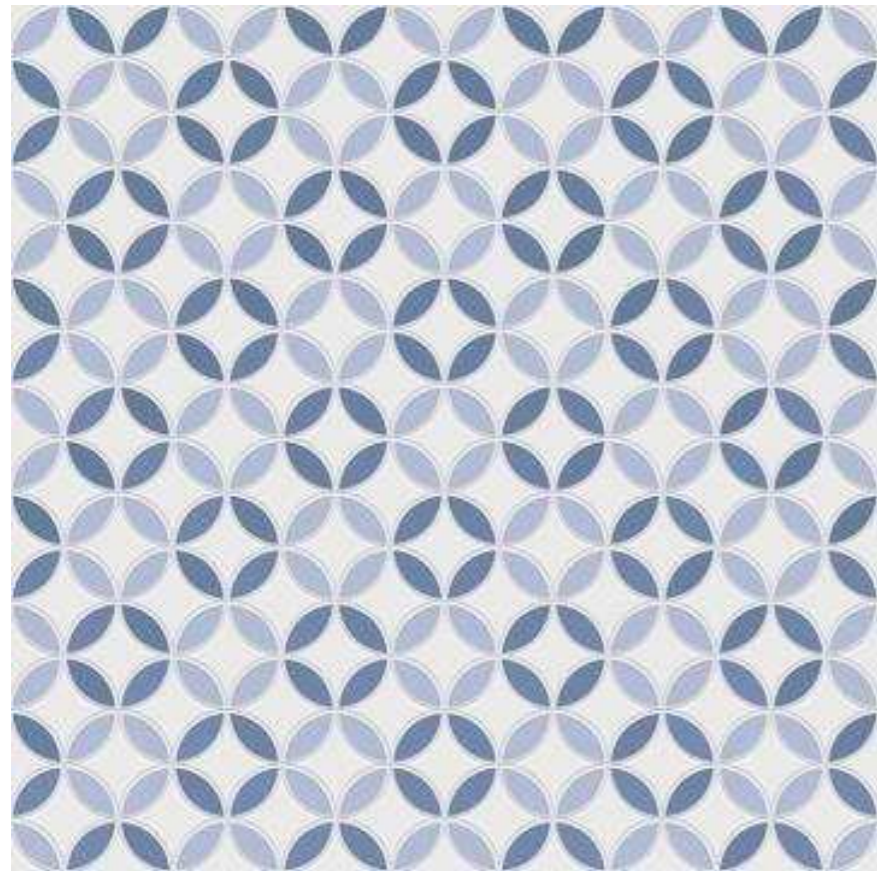

GATSBY COLLECTION by SIDRONS

GATSBY DARK

GATSBY EMERALD

SIDRONS
solution to surfaces

GATSBY DARK (44X44 cm)

SIDRONS
solution to surfaces

GATSBY EMERALD (44X44 cm)

ORLY COLLECTION by SIDRONS

ORLY

ORLY BLUE

ORLY STONE

SIDRONS
solution to surfaces

ORLY
(44X44cm)

SIDRONS
solution to surfaces

ORLY BLUE
(44X44cm)

SIDRONS
solution to surfaces