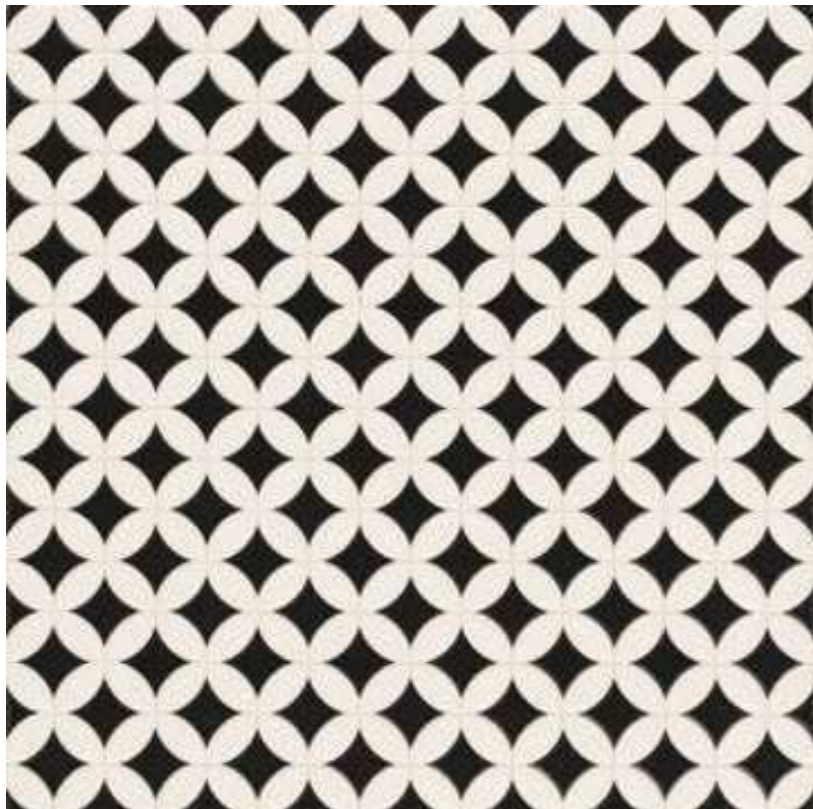

GATSBY COLLECTION by SIDRONS

GATSBY DARK

GATSBY EMERALD

SIDRONS
solution to surfaces

GATSBY DARK (44X44 cm)

SIDRONS
solution to surfaces

GATSBY EMERALD (44X44 cm)

ORLY COLLECTION by SIDRONS

ORLY

ORLY BLUE

ORLY STONE

SIDRONS
solution to surfaces

ORLY
(44X44cm)

SIDRONS
solution to surfaces

ORLY BLUE
(44X44cm)

SIDRONS
solution to surfaces