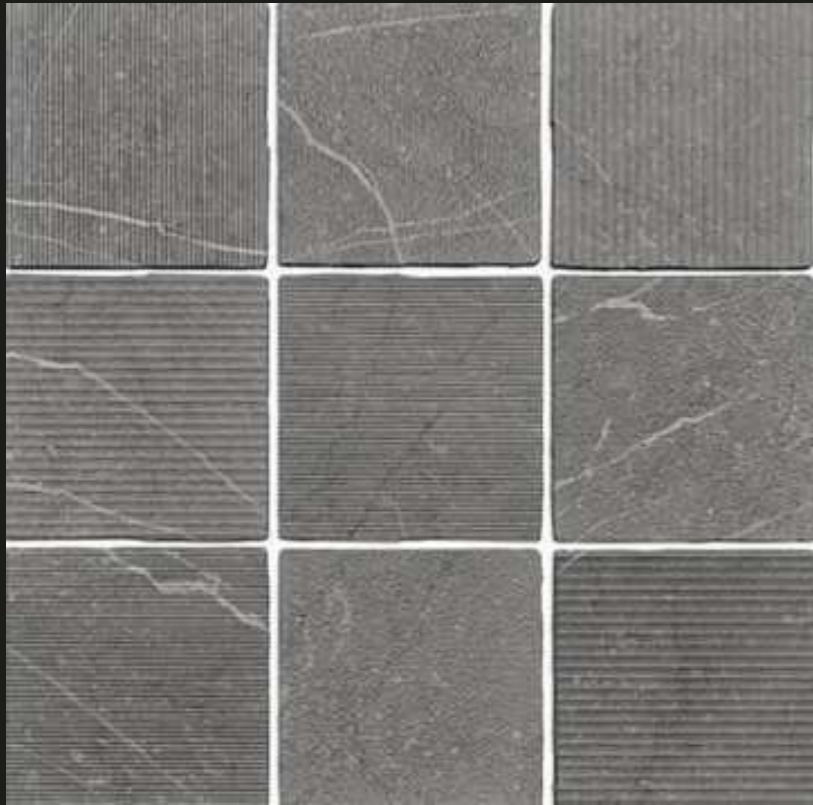

GEA
CRAVED
GREY

SIDRONS
solution to surfaces

GEA
CRAVED
LINEN

GEA
CRAVED
CHARCOAL

SIDRONS
solution to surfaces

GEA
GRAVED
CALACUTTA

WWW.SIDRONS.COM

CALL - 011 41745244