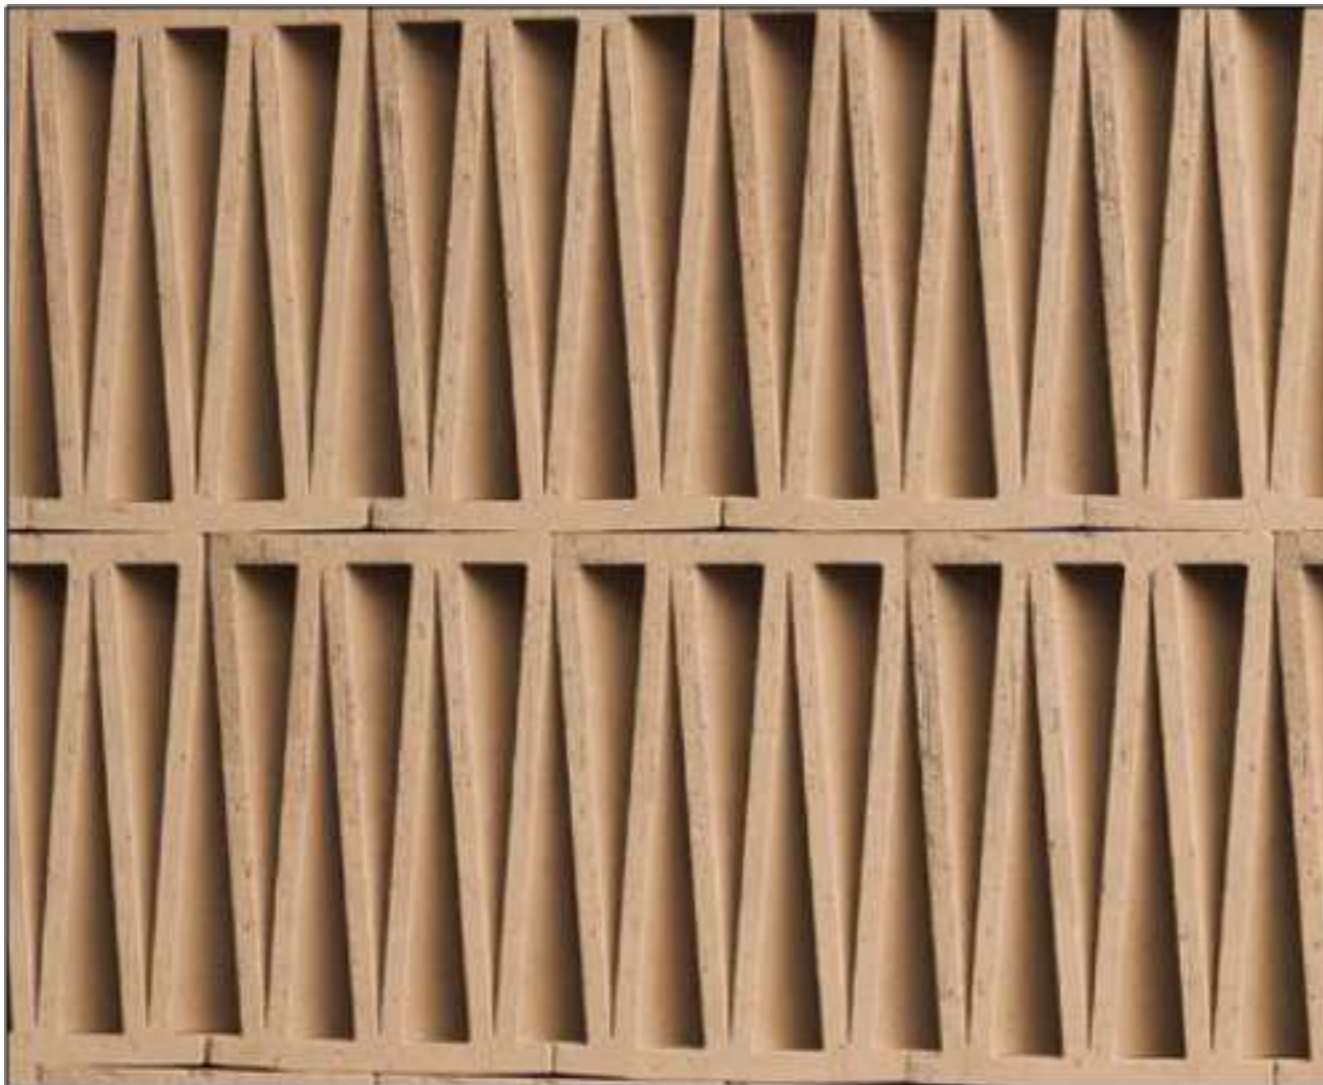

SIDRONS

JALI

(22.5X30X8.5 cm)

WWW.SIDRONS.COM
CONTACT - 011 41745244

JAALI represents the wish to explore out of the two-dimensional spaces typical of standard wall covering, which is translated into the experimentation of three-dimensional bricks .

Available in extruded terracotta

Available for both
commercial and
residential places.