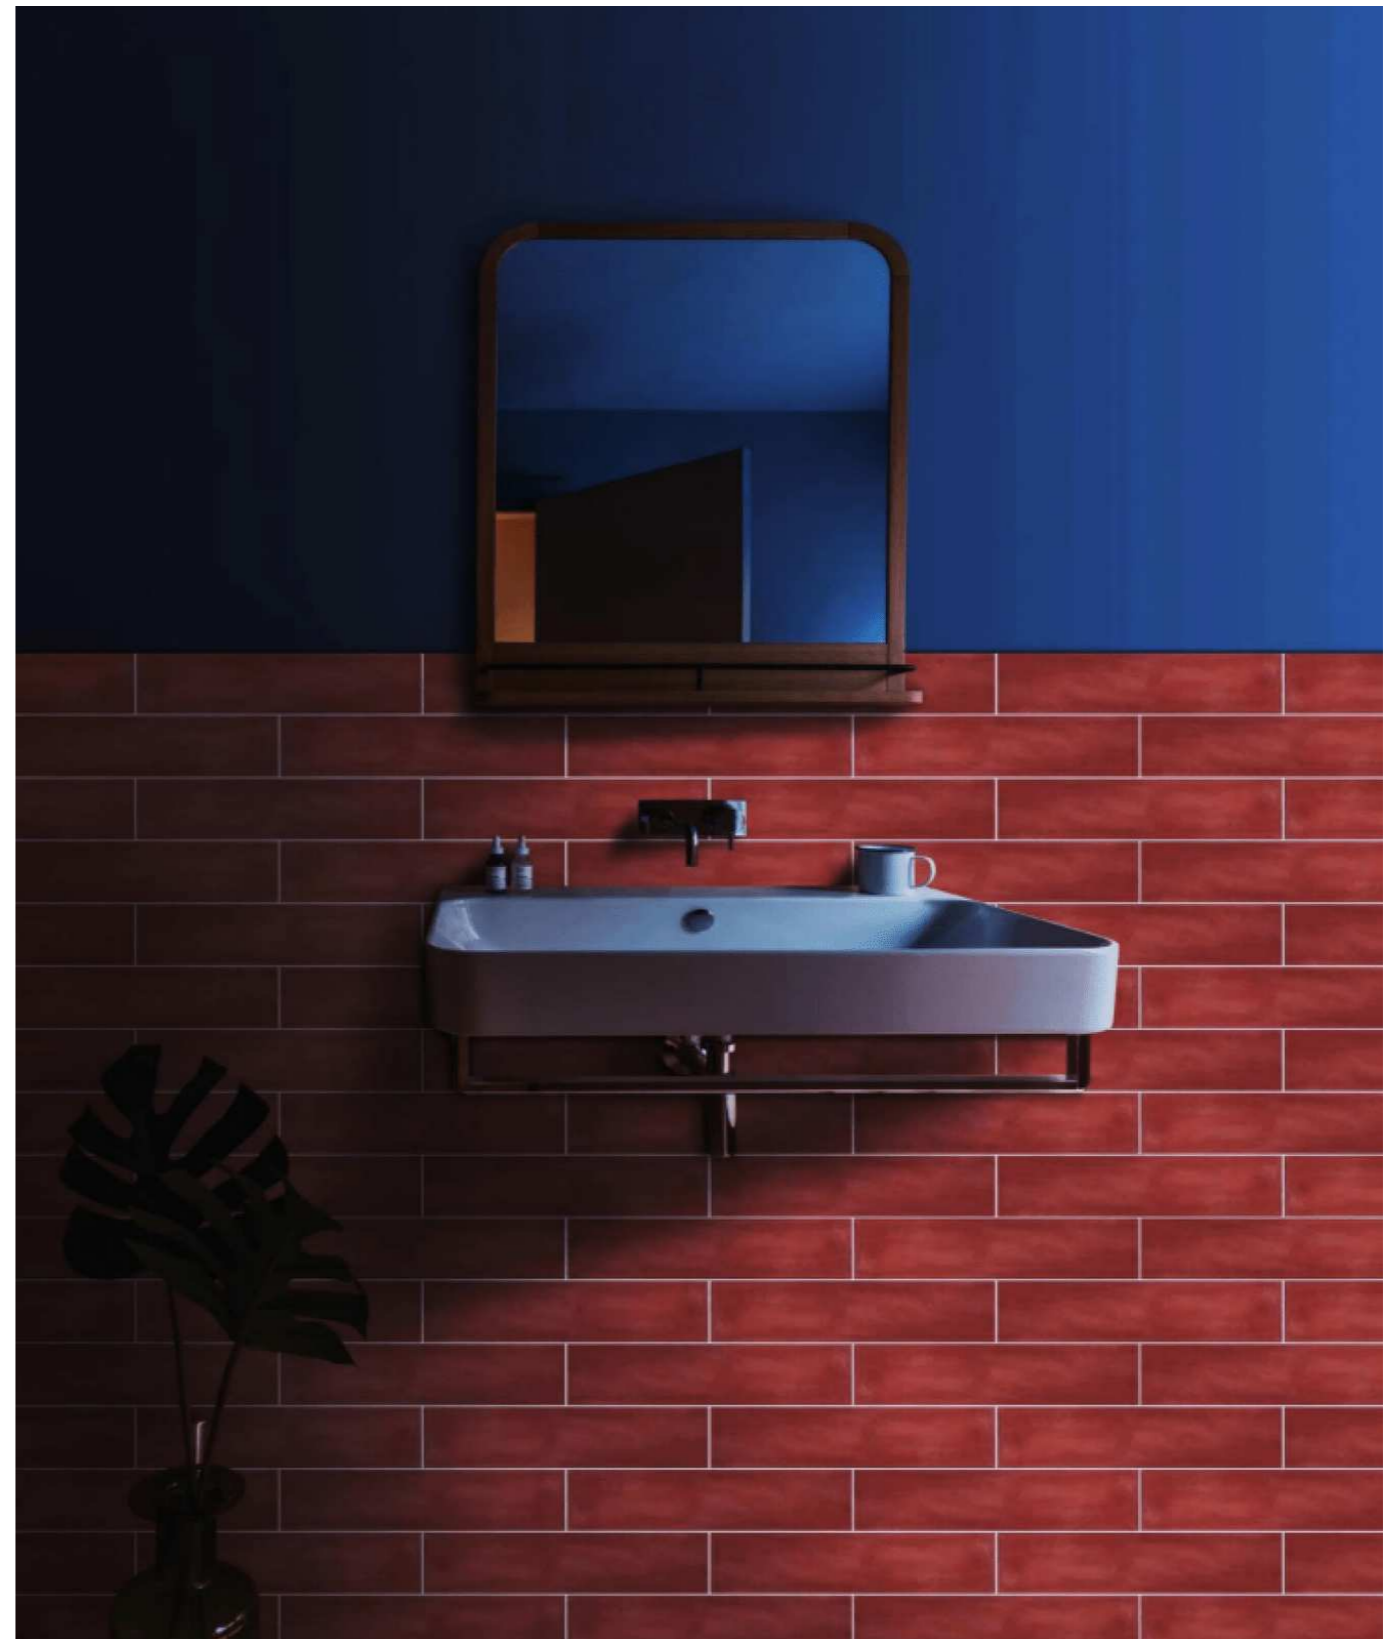

SIDRONS
solution to surfaces

EVOLUTION LIGHT GREY

7.5X30 CM

SIDRONS
solution to surfaces

EVOLUTION LIGHT GREY

SIDRONS
solution to surfaces

EVOLUTION AMBER

7.5X30 CM

SIDRONS
solution to surfaces

EVOLUTION AMBER

SIDRONS
solution to surfaces

EVOLUTION DUSKEY

7.5X30 CM

SIDRONS
solution to surfaces

EVOLUTION DUSKEY

SIDRONS
solution to surfaces