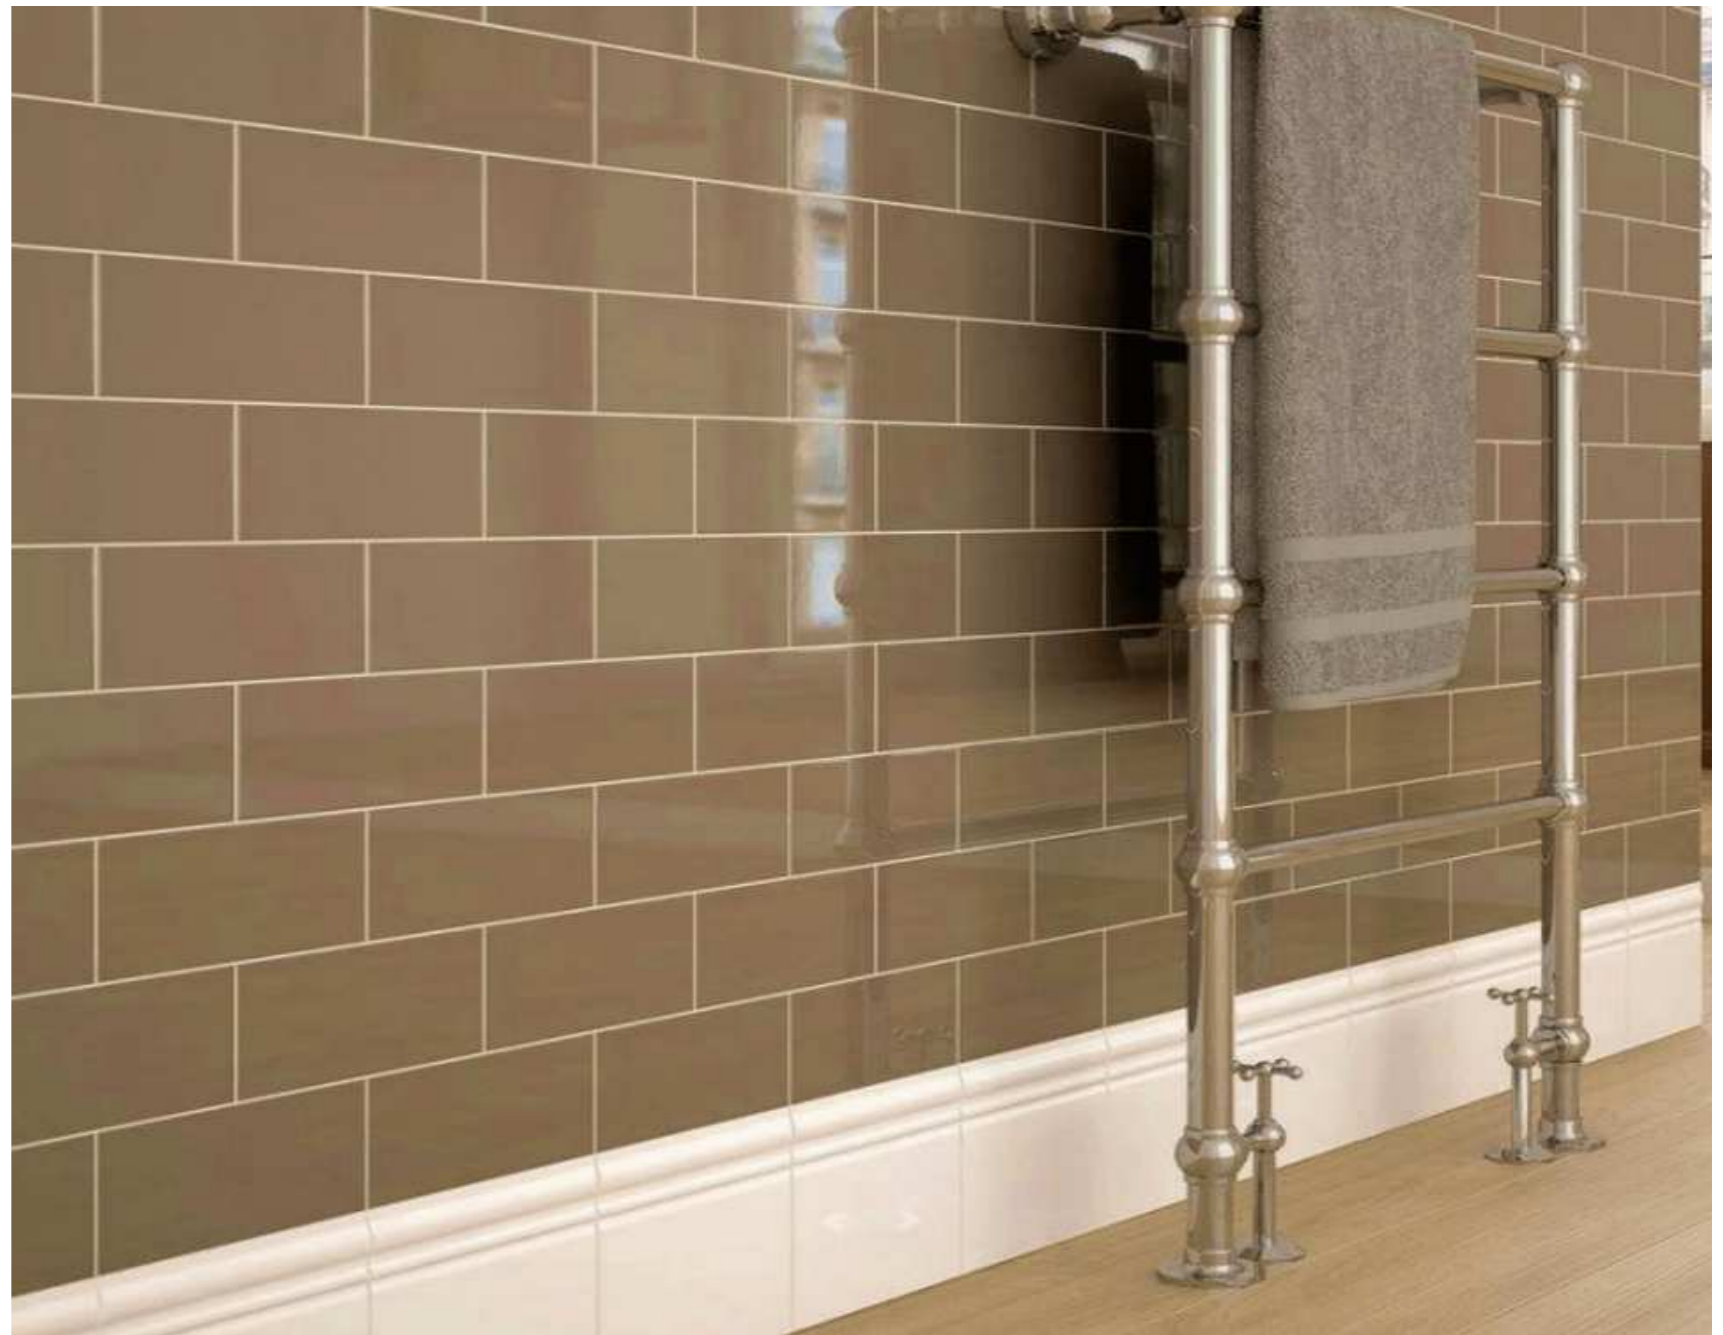

SIDRONS
solution to surfaces

EVOLUTION KHAKI

7.5X30 CM