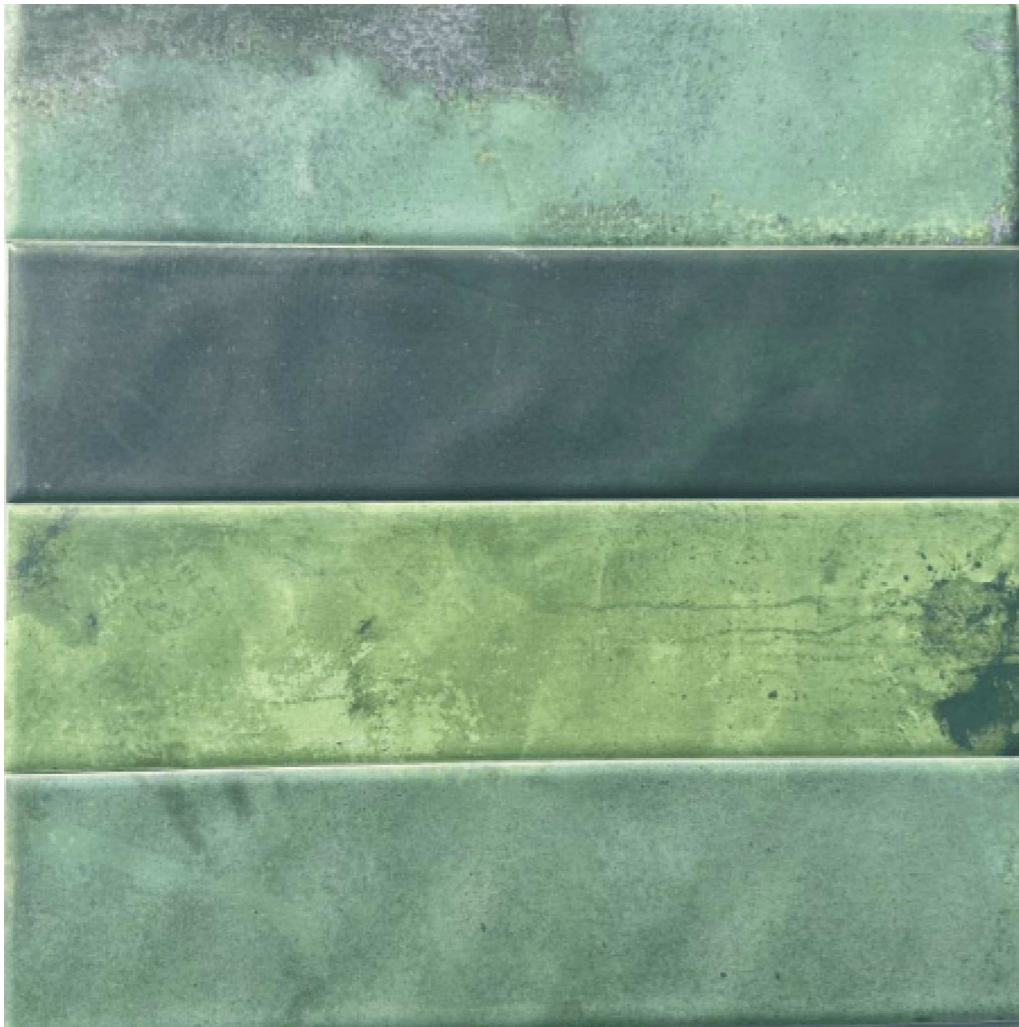

SIDRONS
solution to surfaces

EVOLUTION WHITE GLOSSY & MATT

7.5X30 CM

SIDRONS
solution to surfaces

**EVOLUTION WHITE
GLOSSY & MATT**

SIDRONS
solution to surfaces

SAVI GREEN

VARIATIONS