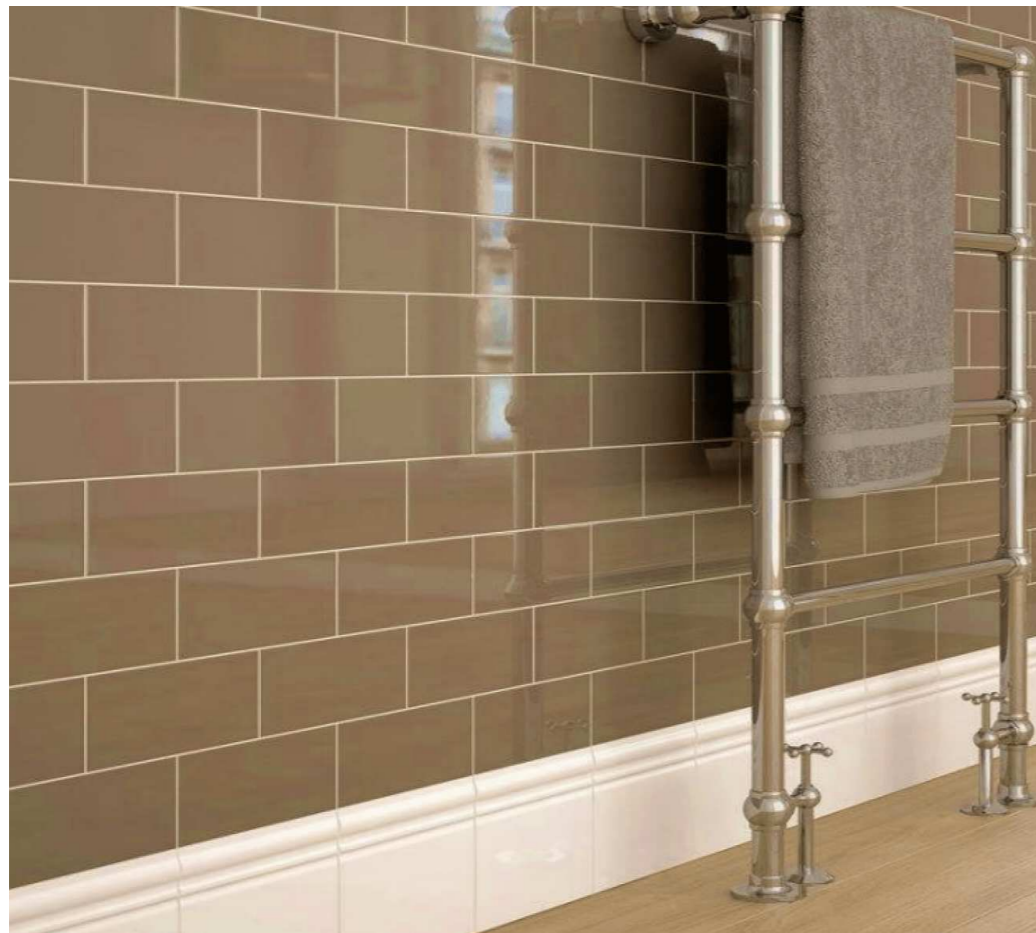

SIDRONS
solution to surfaces

EVOLUTION KHAKI