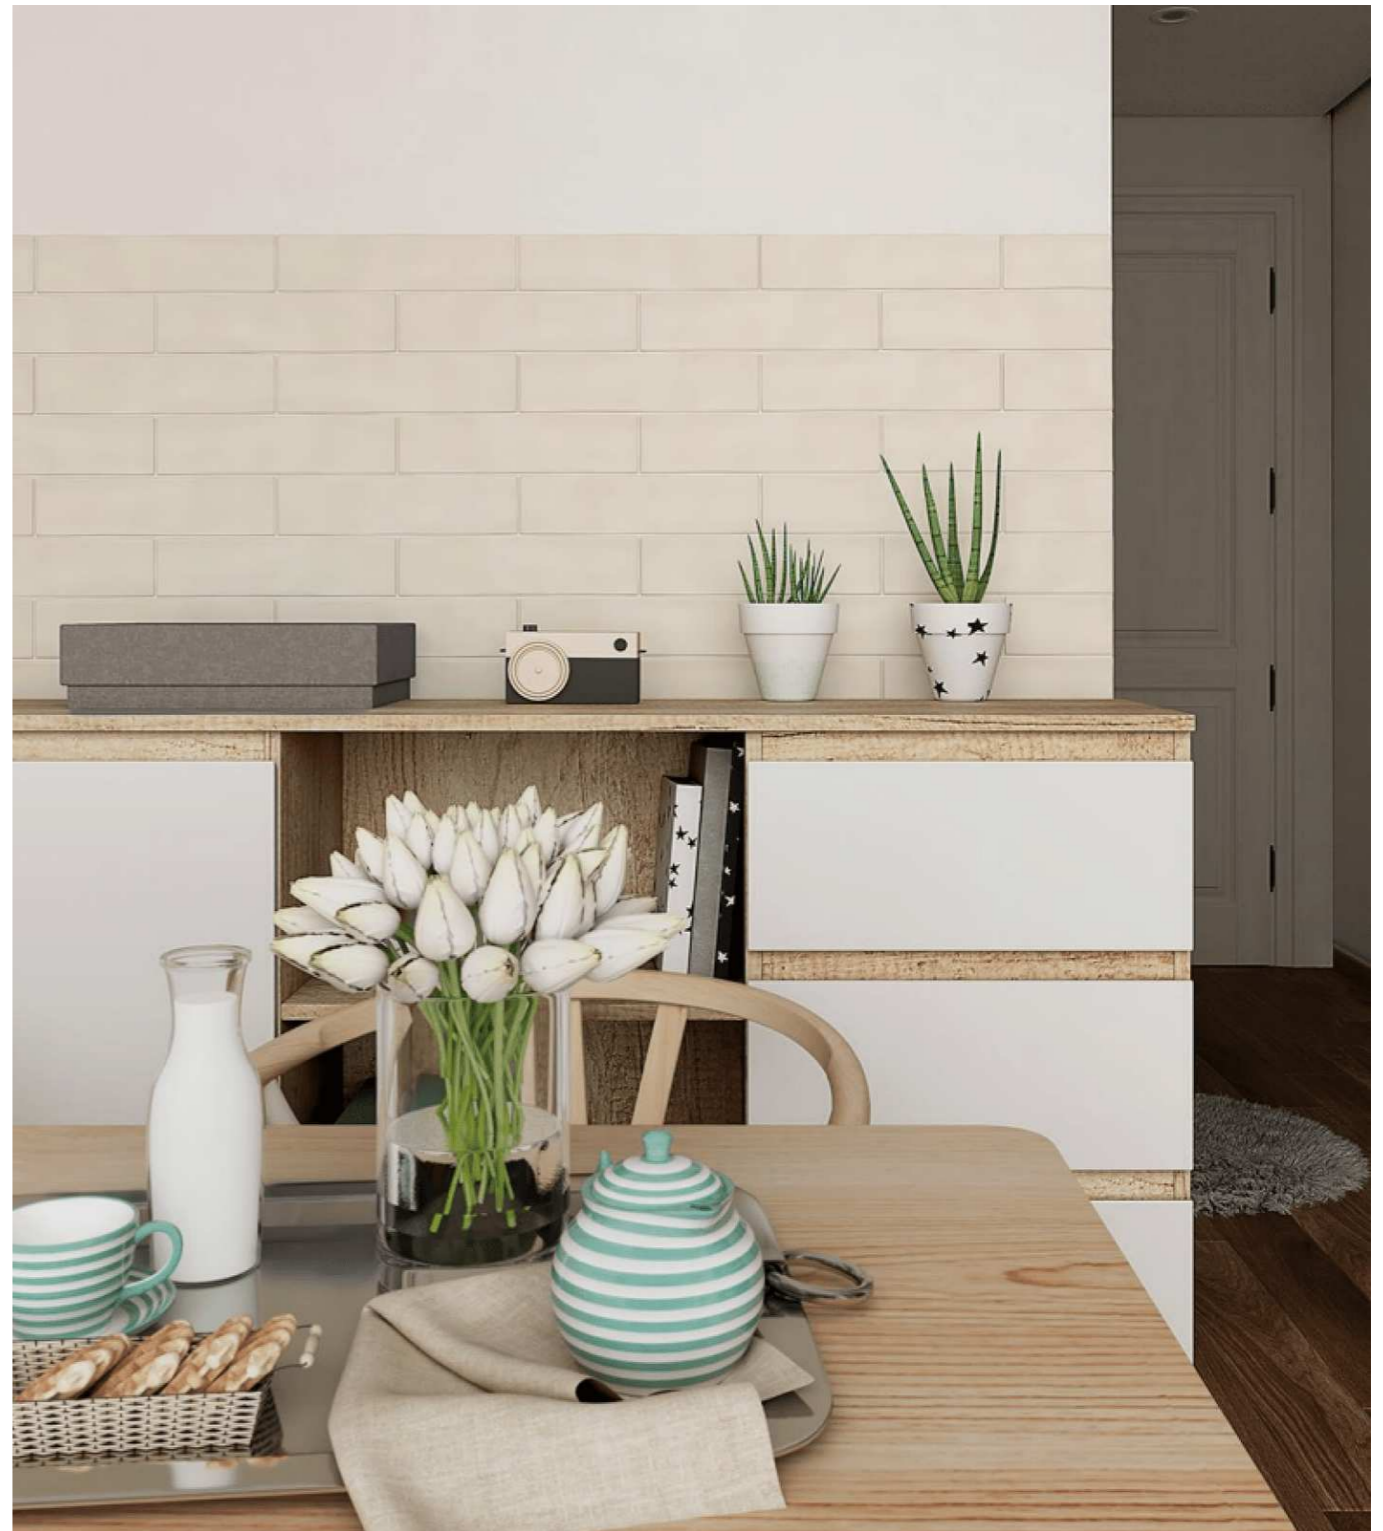

EVOLUTION LIGHT KHAKI

7.5X30 CM

SIDRONS
solution to surfaces

EVOLUTION LIGHT KHAKI

SIDRONS
solution to surfaces

EVOLUTION DARK GREY

7.5X30 CM

SIDRONS
solution to surfaces