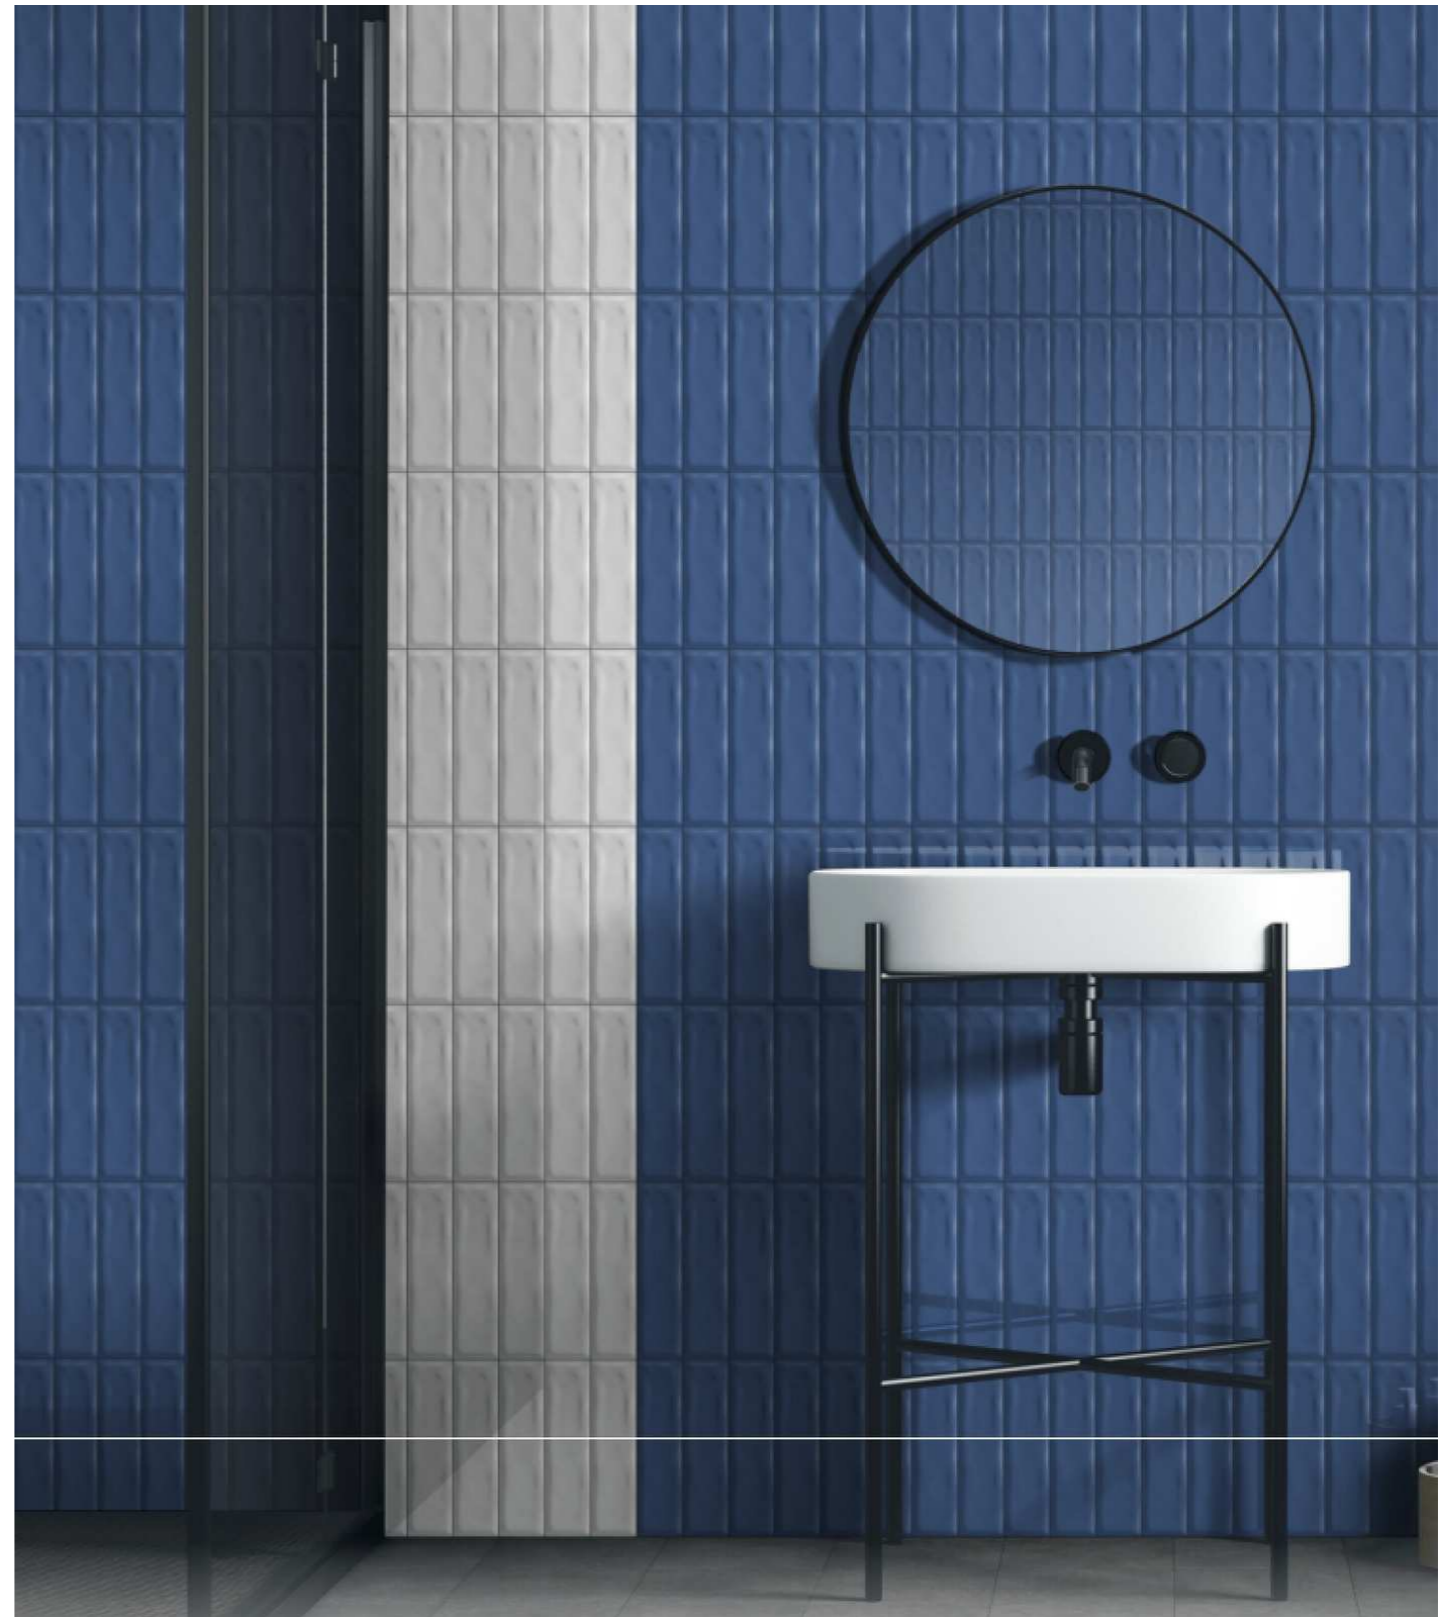

EVOLUTION ORANGE

7.5X30 CM

SIDRONS
solution to surfaces

EVOLUTION ORANGE

SIDRONS
solution to surfaces

EVOLUTION AQUA BLUE

7.5X30 CM

SIDRONS
solution to surfaces

EVOLUTION AQUA BLUE

SIDRONS
solution to surfaces

EVOLUTION WINE

7.5X30 CM

SIDRONS
solution to surfaces

EVOLUTION WINE

SIDRONS
solution to surfaces

EVOLUTION TEAL BLUE

7.5X30 CM

SIDRONS
solution to surfaces

EVOLUTION TEAL BLUE

SIDRONS
solution to surfaces

EVOLUTION TEAL GREEN

7.5X30 CM

SIDRONS
solution to surfaces

EVOLUTION TEAL GREEN