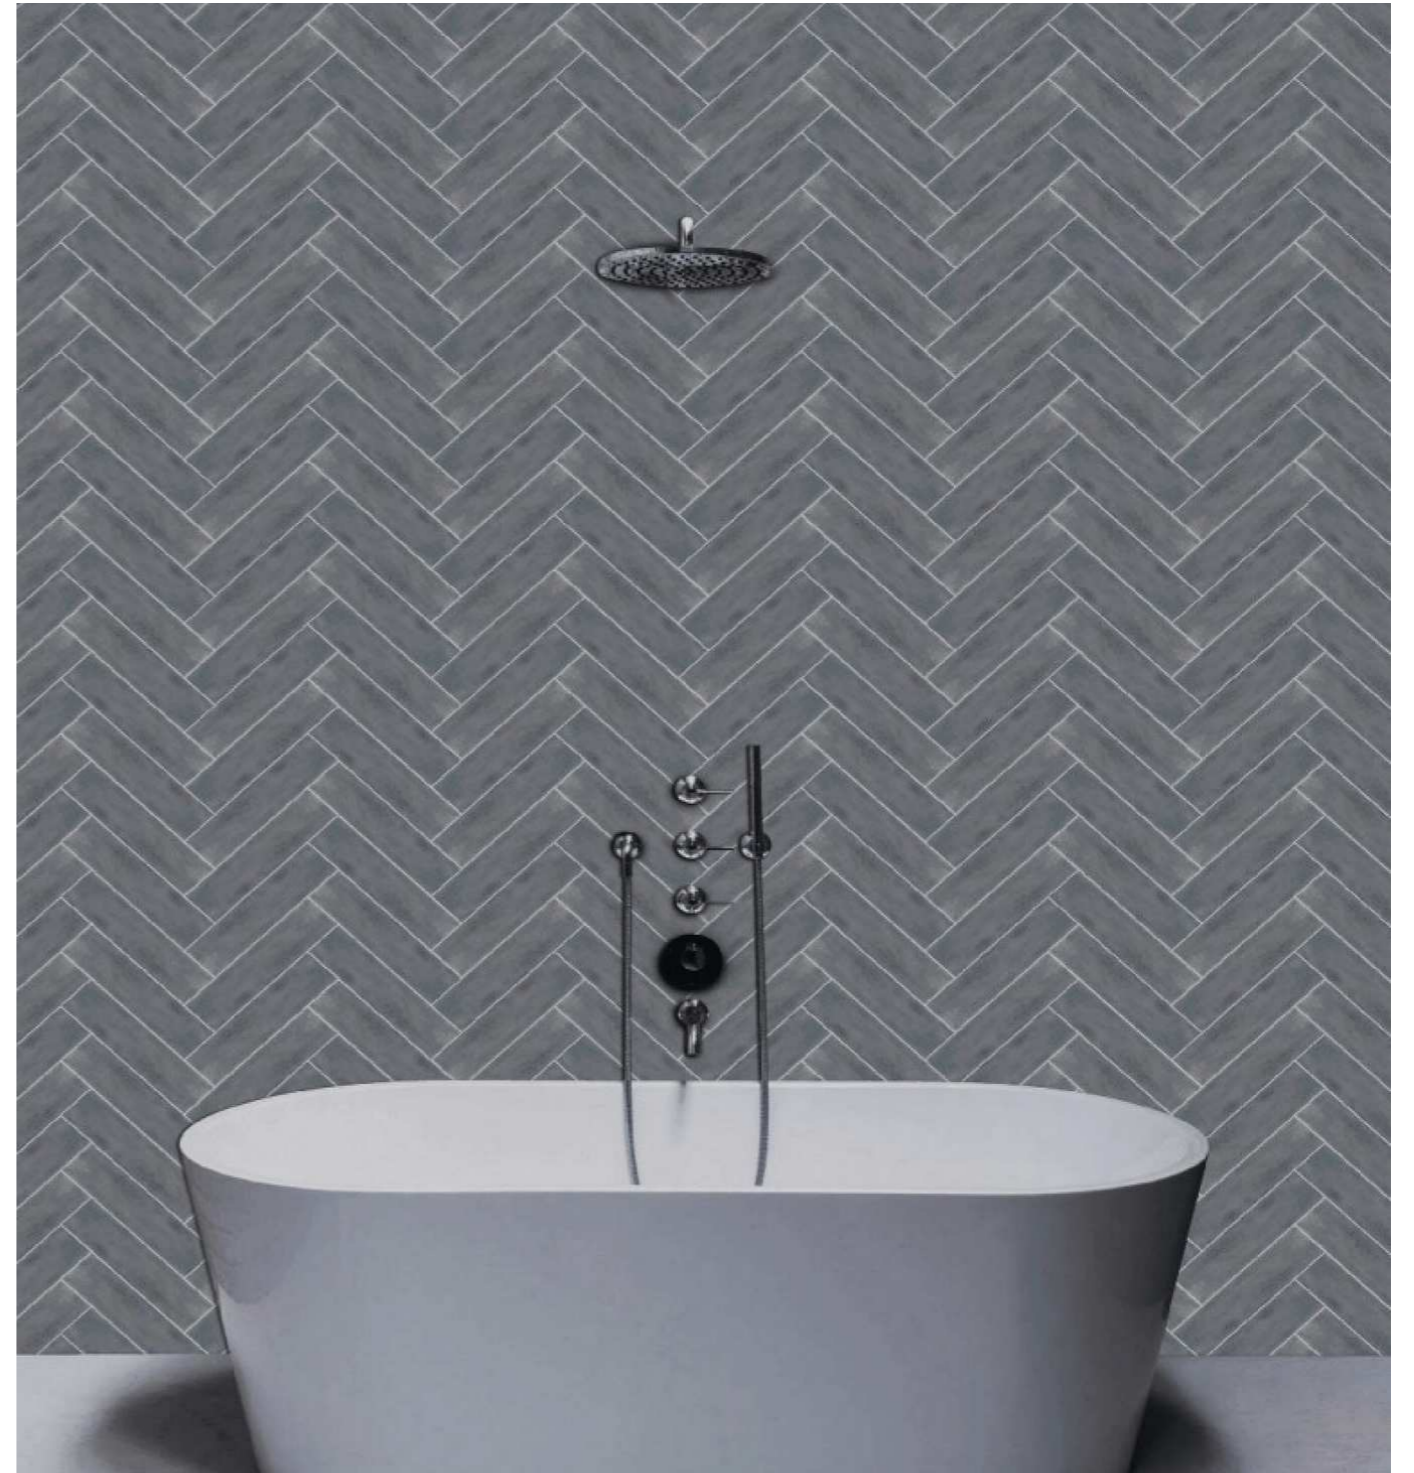

EVOLUTION LIGHT KHAKI

7.5X30 CM

SIDRONS
solution to surfaces

EVOLUTION LIGHT KHAKI

SIDRONS
solution to surfaces

EVOLUTION DARK GREY

7.5X30 CM

SIDRONS
solution to surfaces

EVOLUTION DARK GREY

SIDRONS
solution to surfaces

EVOLUTION VICTORIAN GREEN DARK

7.5X30 CM

SIDRONS
solution to surfaces

**EVOLUTION VICTORIAN
GREEN DARK**

SIDRONS
solution to surfaces

EVOLUTION TAUPE