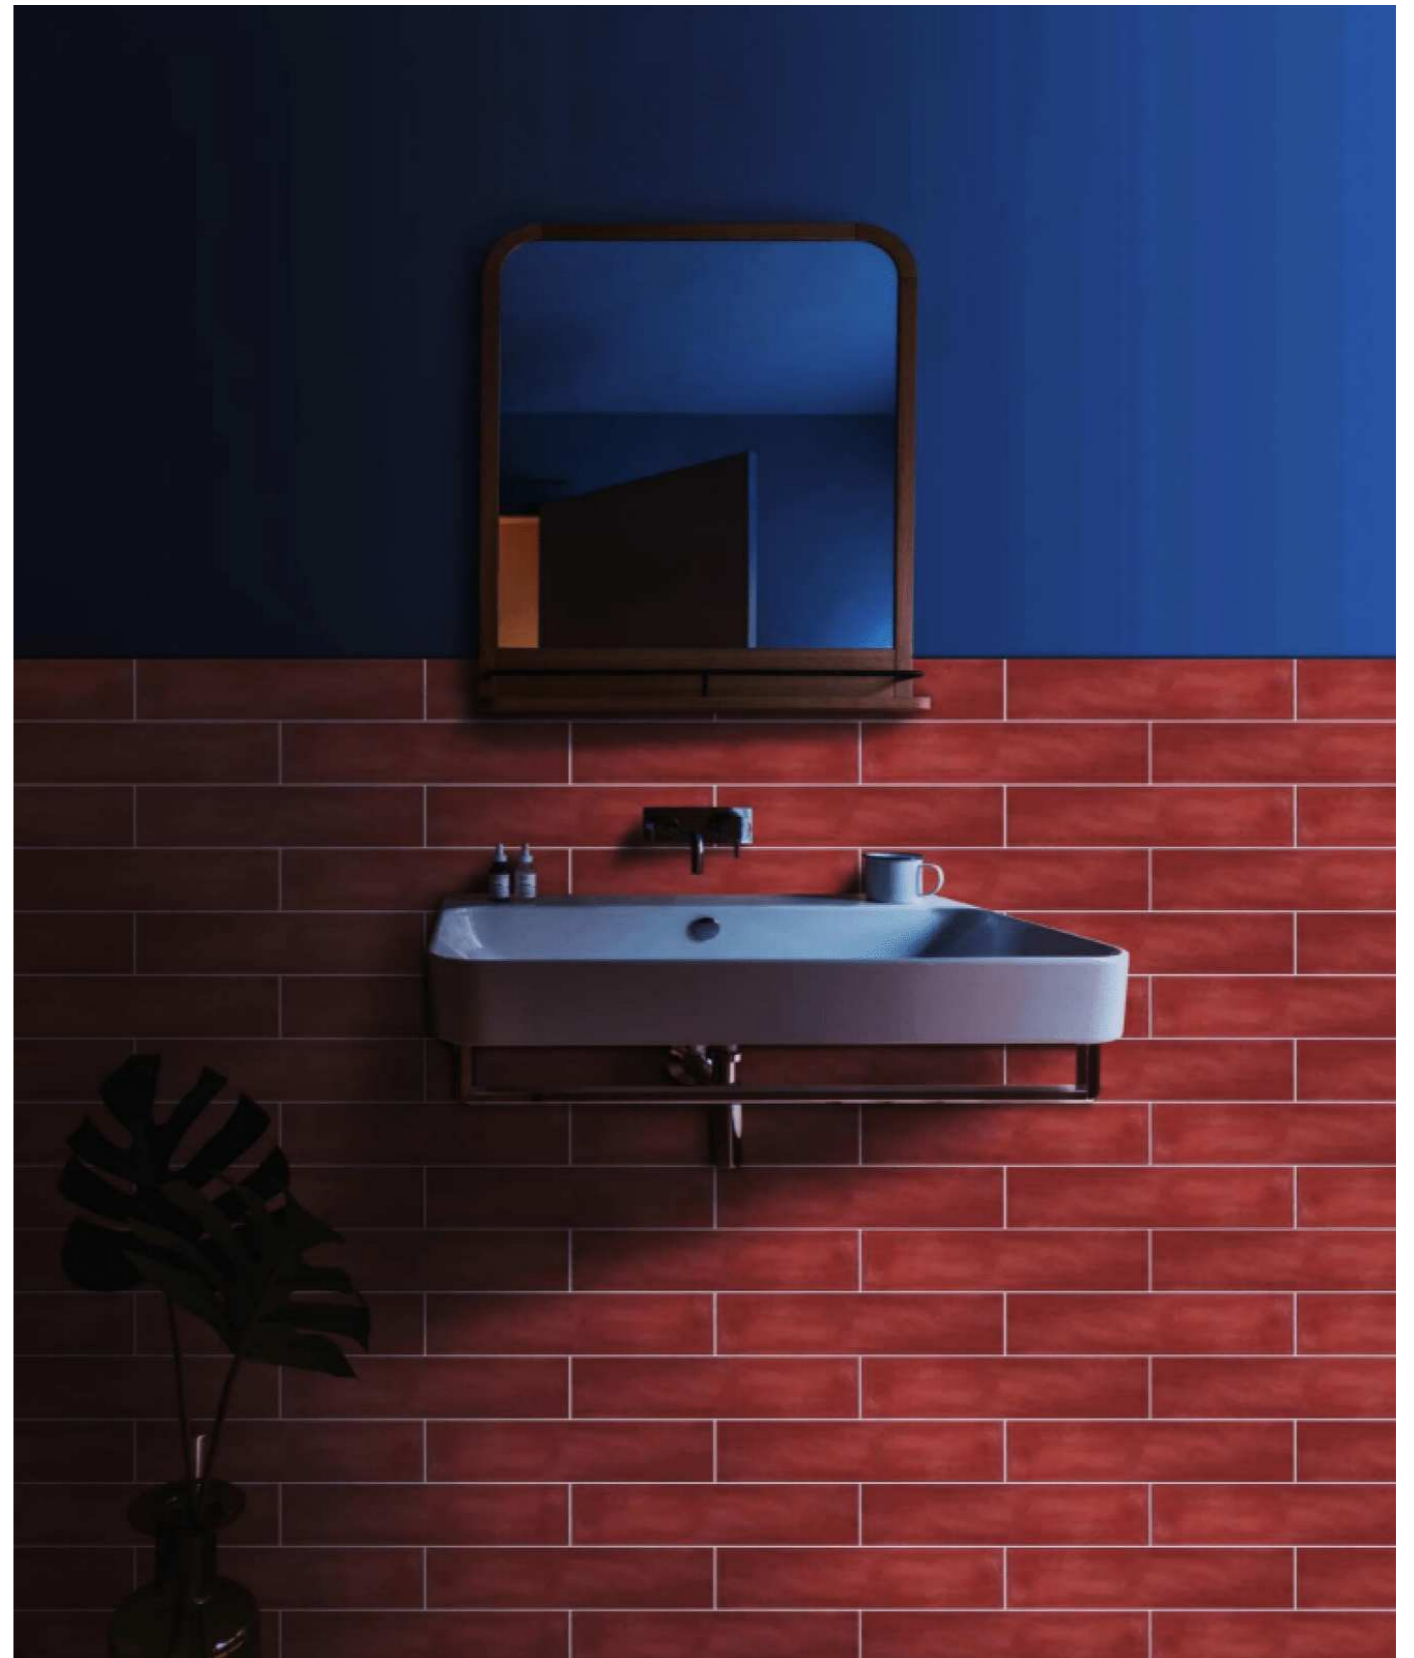

SIDRONS
solution to surfaces

EVOLUTION LIGHT GREY

7.5X30 CM

SIDRONS
solution to surfaces

EVOLUTION LIGHT GREY

SIDRONS
solution to surfaces

EVOLUTION AMBER

7.5X30 CM

SIDRONS
solution to surfaces

EVOLUTION AMBER

SIDRONS
solution to surfaces

EVOLUTION DUSKEY

7.5X30 CM

SIDRONS
solution to surfaces

EVOLUTION DUSKEY

SIDRONS
solution to surfaces

EVOLUTION ORANGE

7.5X30 CM

SIDRONS
solution to surfaces

EVOLUTION ORANGE

SIDRONS
solution to surfaces

EVOLUTION AQUA BLUE

7.5X30 CM

SIDRONS
solution to surfaces