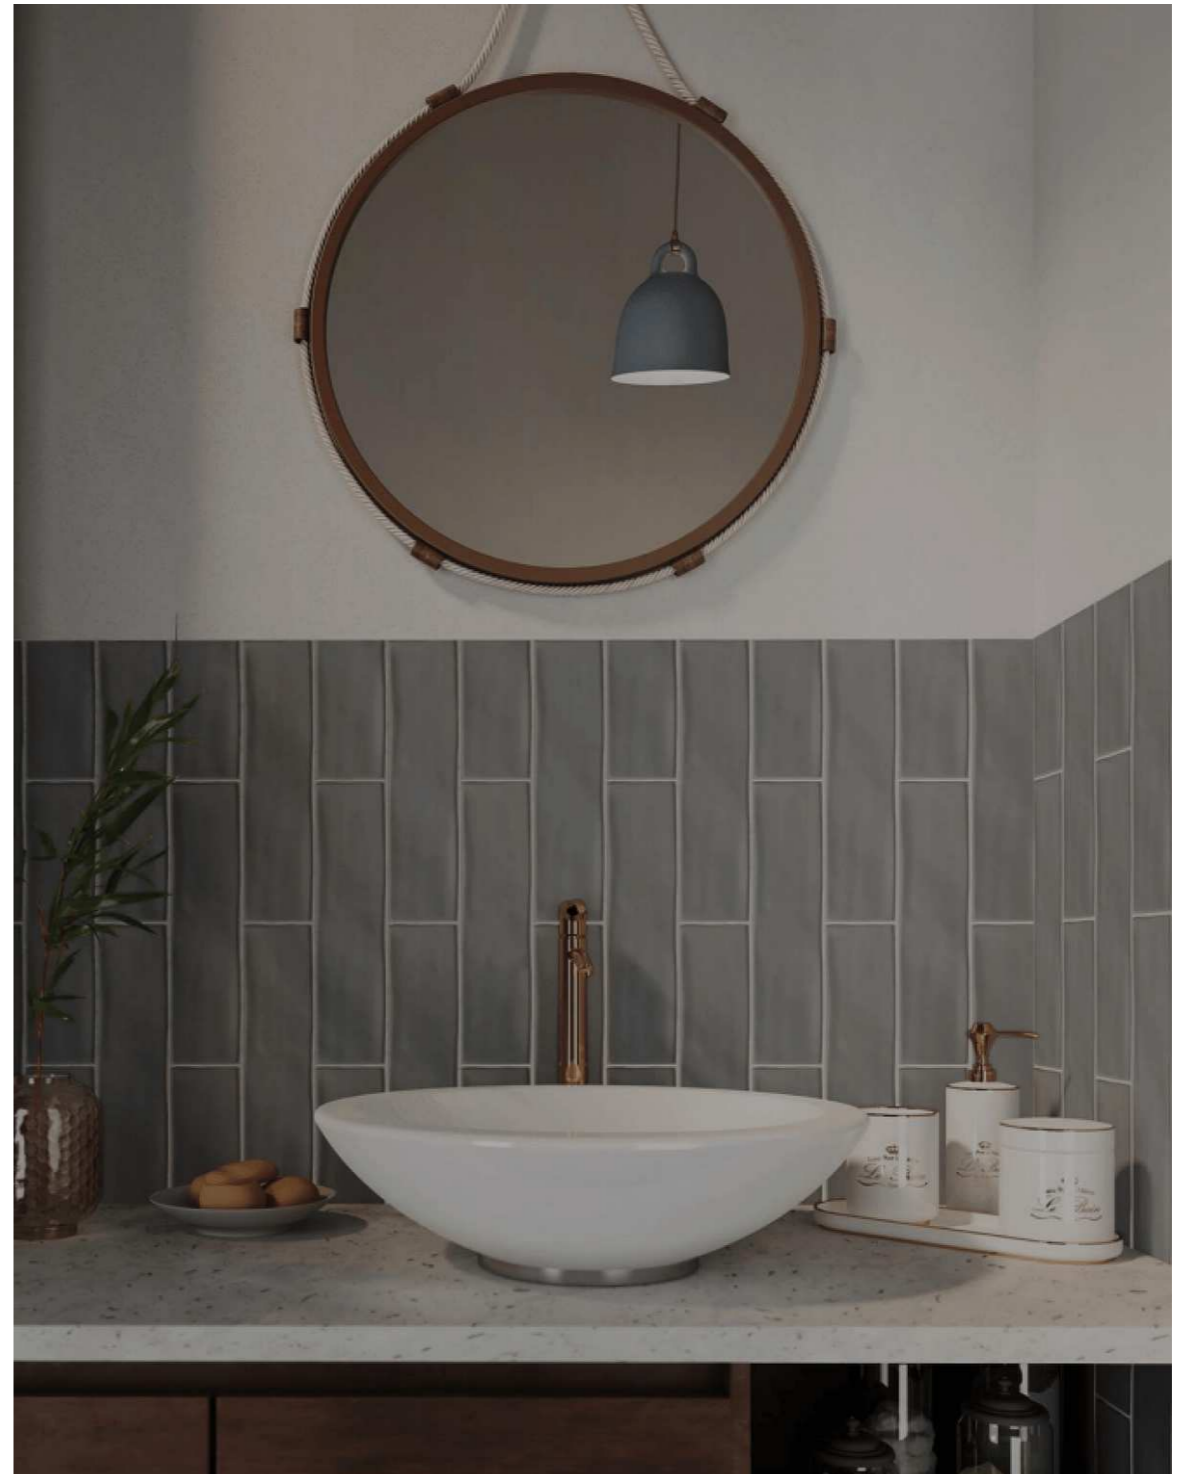

SIDRONS
solution to surfaces

EVOLUTION SAGE