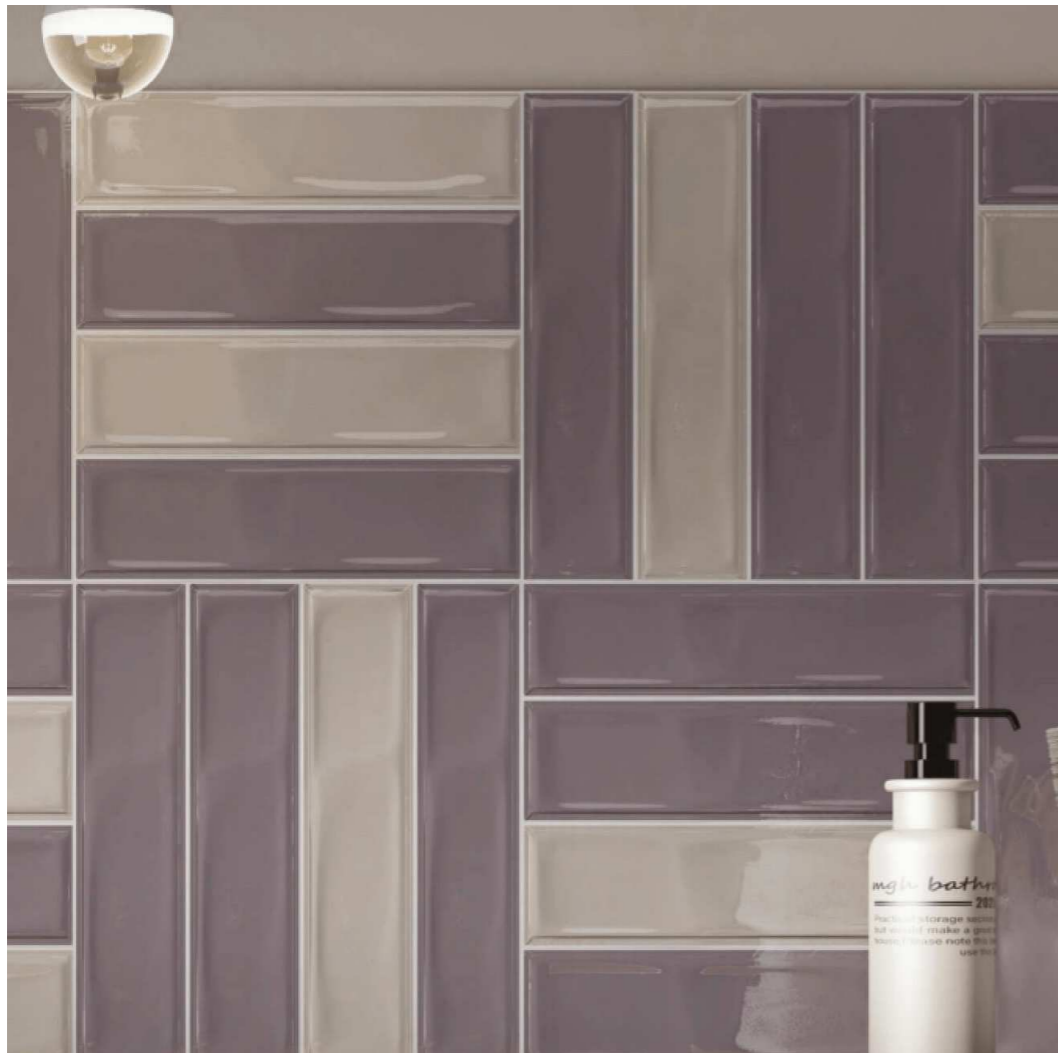

Charm the Appeal of royalty

SIDRONS
solution to surfaces

EVOLUTION COFFEE

7.5X30 CM

SIDRONS
solution to surfaces

EVOLUTION COFFEE

EVOLUTION SAGE

7.5X30 CM