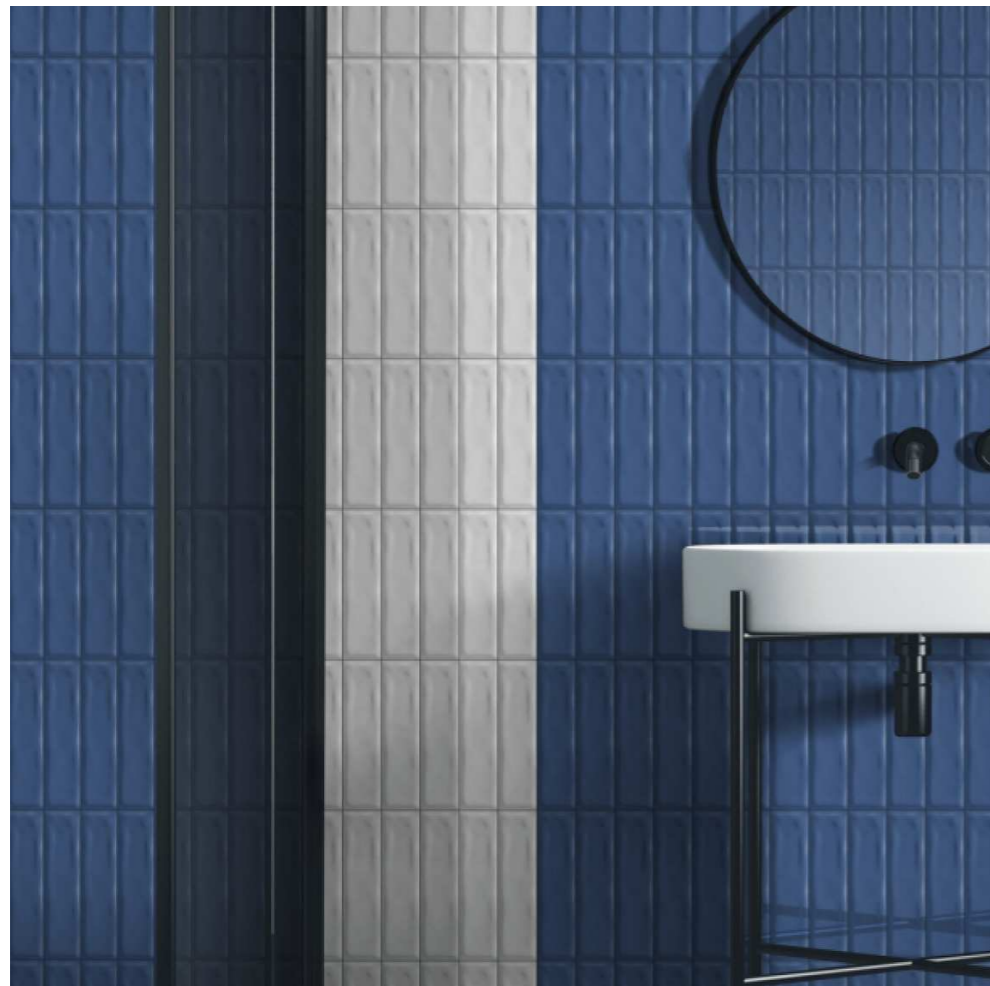

SIDRONS
solution to surfaces

EVOLUTION TEAL BLUE