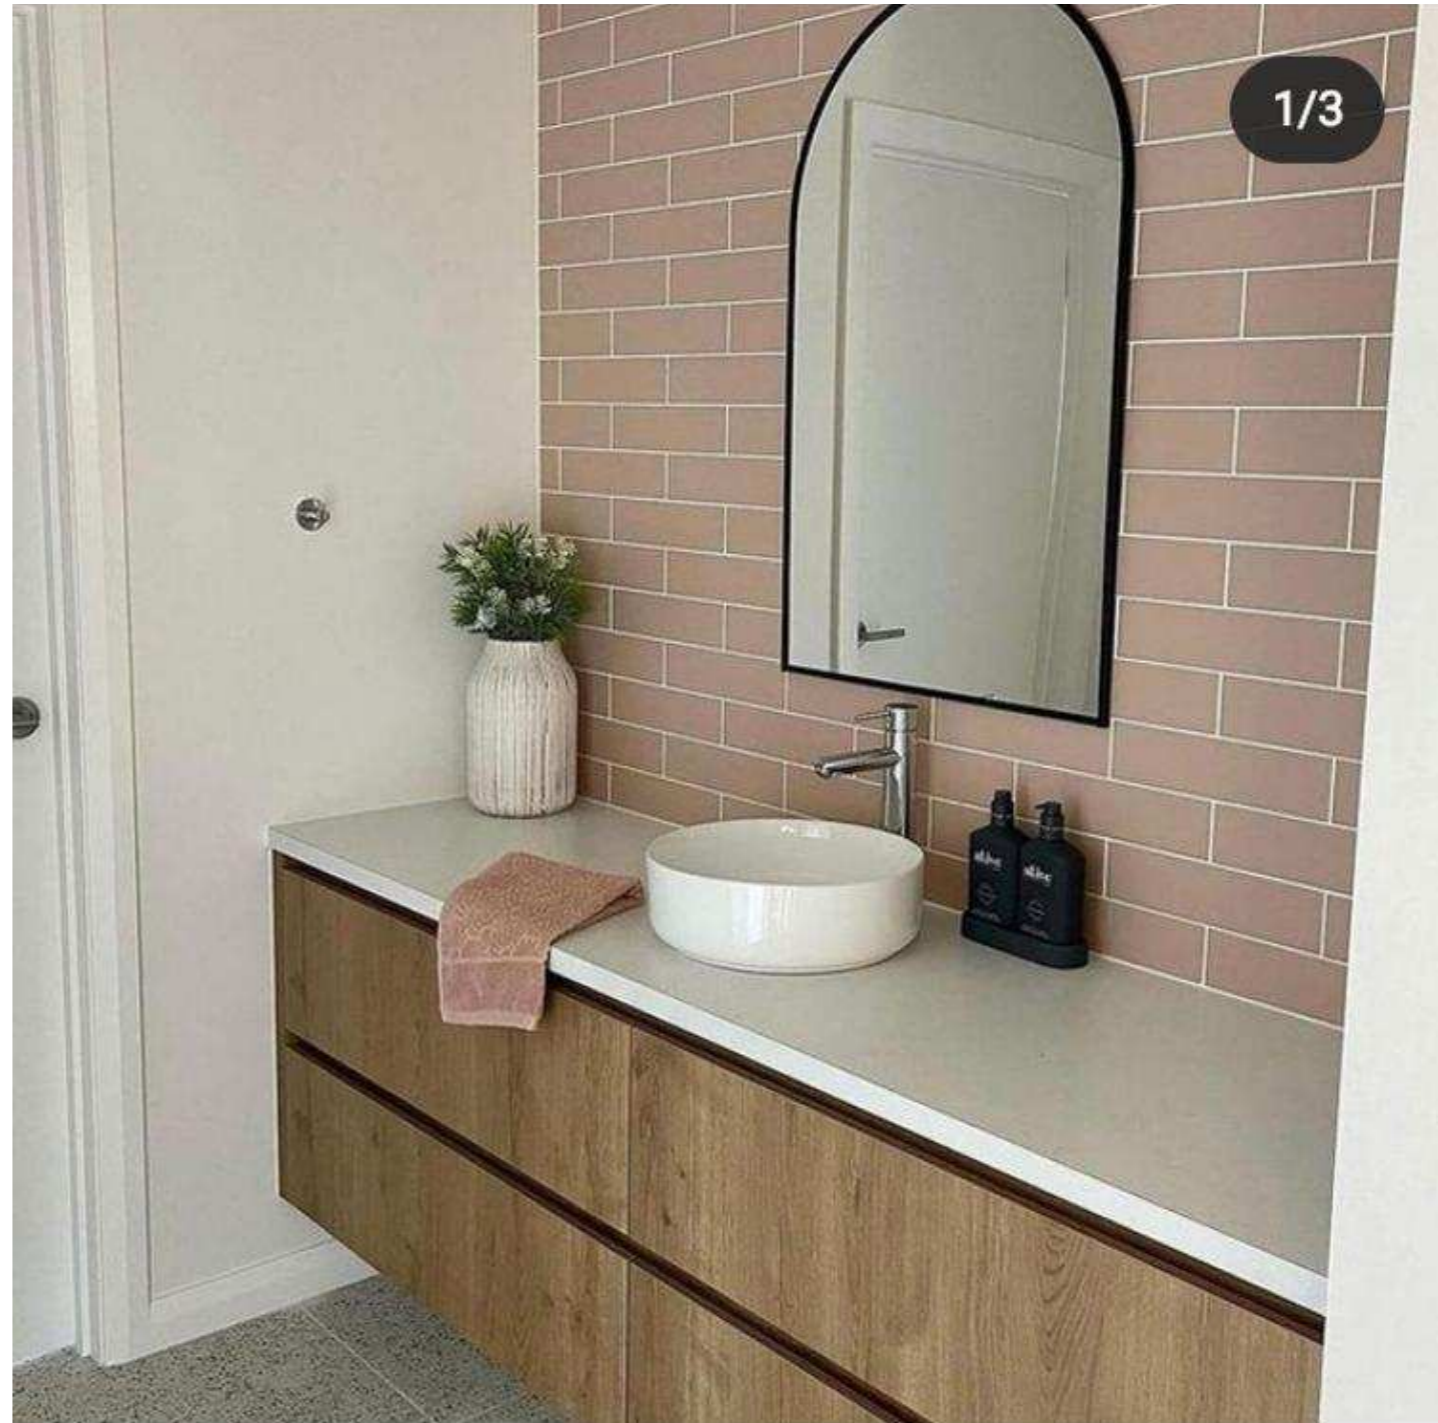

Charm the Appeal of royalty

SIDRONS
solution to surfaces

EVOLUTION COFFEE

7.5X30 CM

SIDRONS
solution to surfaces

EVOLUTION COFFEE

EVOLUTION SAGE

7.5X30 CM

SIDRONS
solution to surfaces

EVOLUTION SAGE

SIDRONS
solution to surfaces

EVOLUTION KHAKI

7.5X30 CM

SIDRONS
solution to surfaces

EVOLUTION KHAKI

SIDRONS
solution to surfaces

EVOLUTION LIGHT KHAKI

7.5X30 CM

SIDRONS
solution to surfaces

EVOLUTION LIGHT KHAKI

SIDRONS
solution to surfaces

EVOLUTION DARK GREY

7.5X30 CM

SIDRONS
solution to surfaces