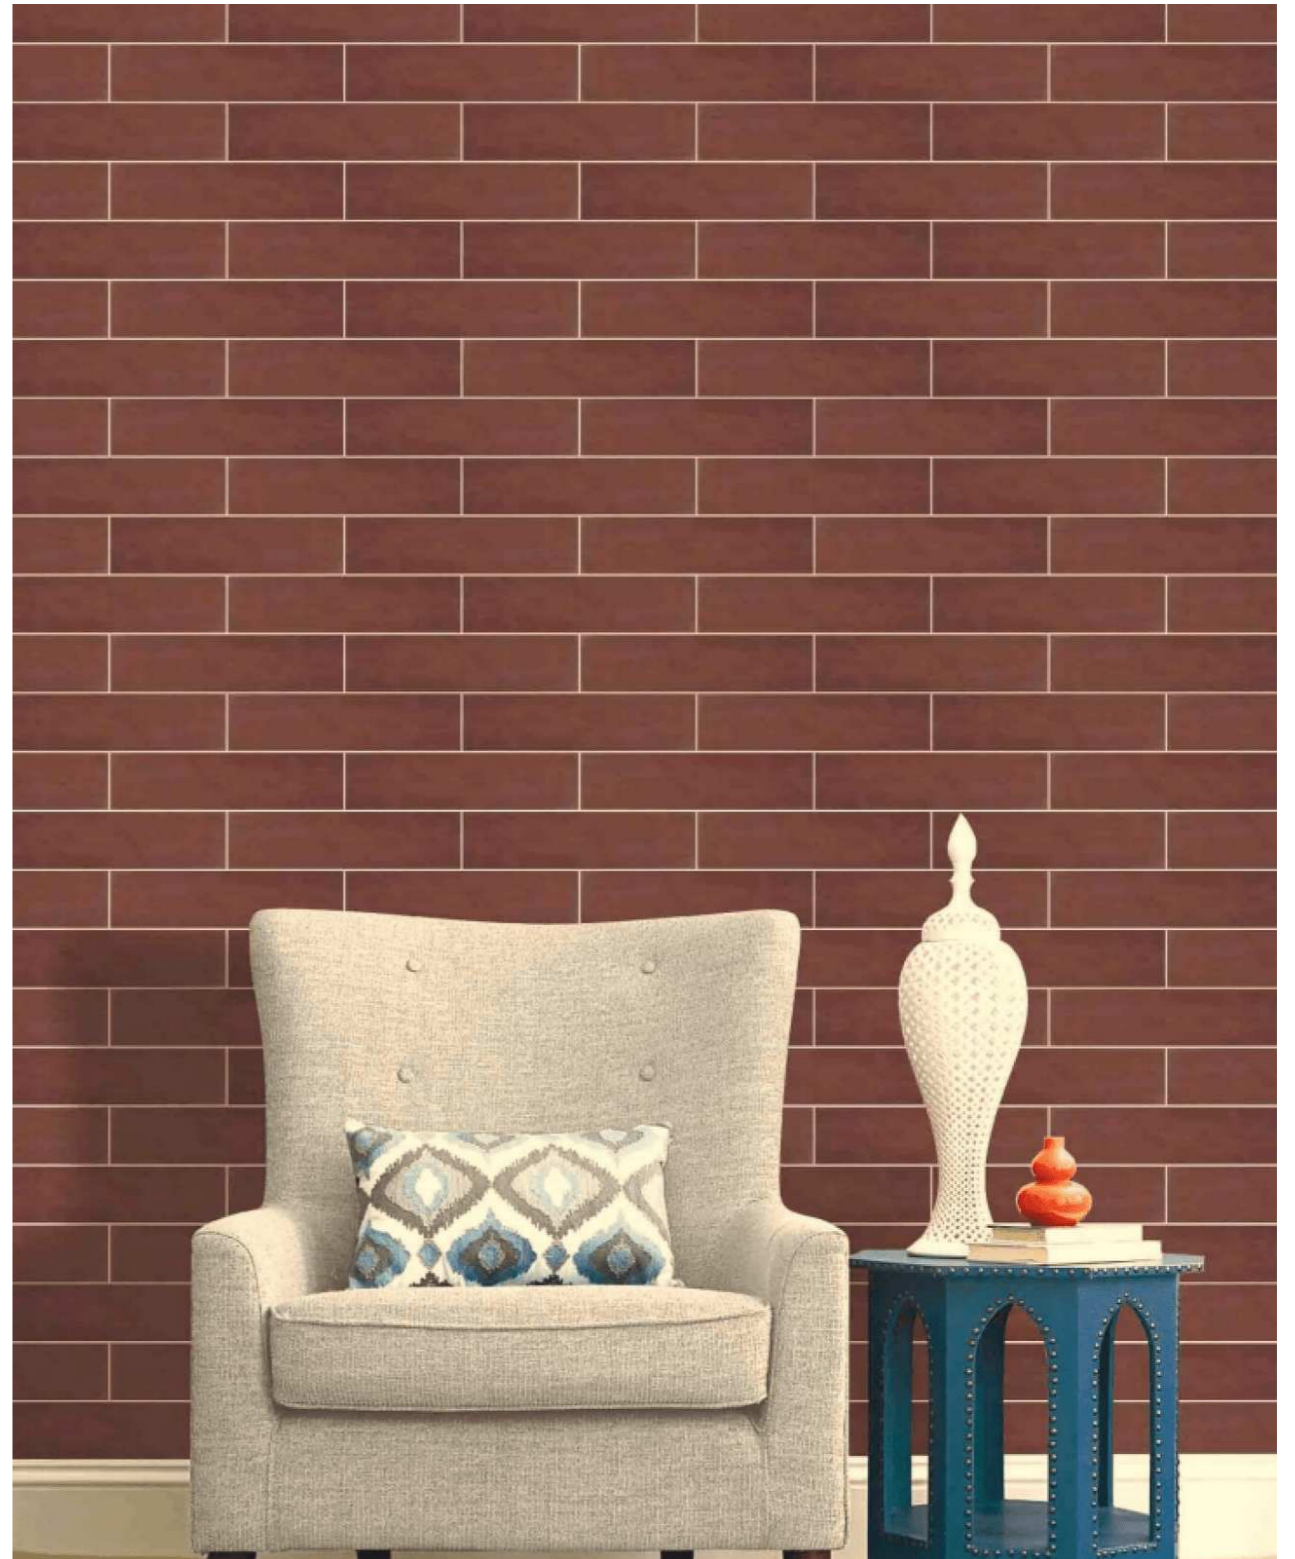

SIDRONS
solution to surfaces

EVOLUTION TAUPE