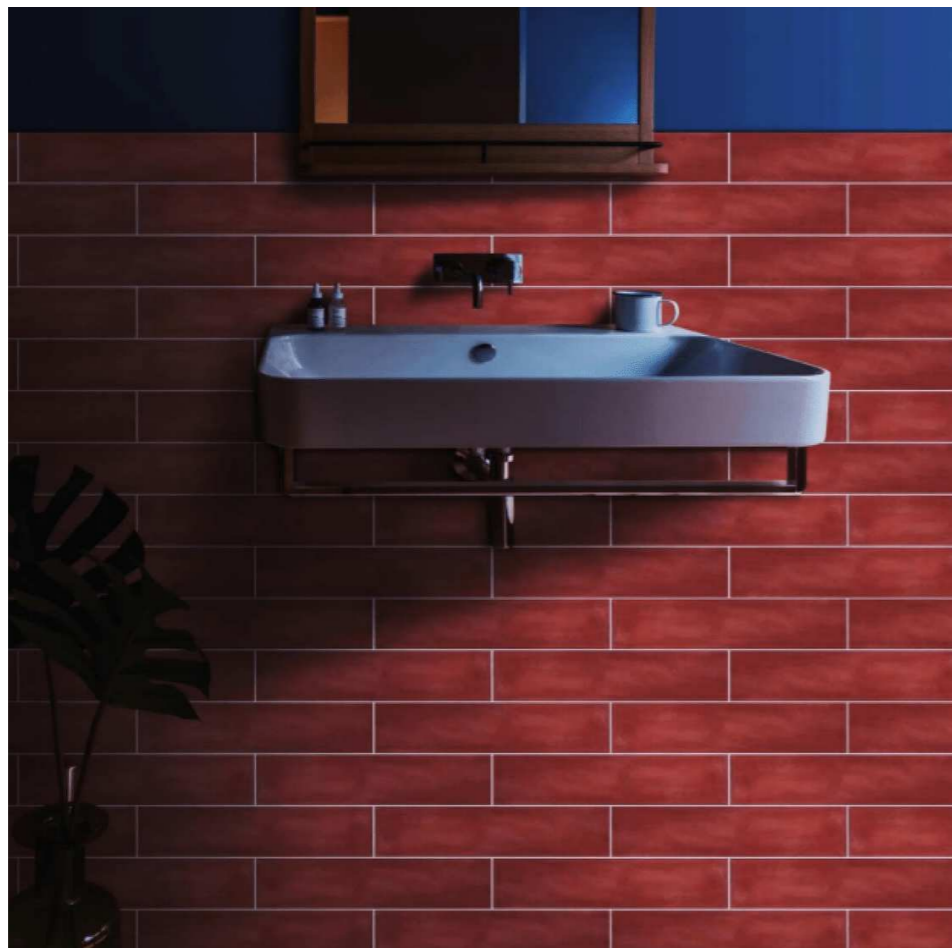

SIDRONS
solution to surfaces

EVOLUTION AMBER

SIDRONS
solution to surfaces

EVOLUTION DUSKEY

7.5X30 CM

SIDRONS
solution to surfaces

EVOLUTION DUSKEY

SIDRONS
solution to surfaces

EVOLUTION ORANGE

7.5X30 CM

SIDRONS
solution to surfaces

EVOLUTION ORANGE

SIDRONS
solution to surfaces

EVOLUTION AQUA BLUE

7.5X30 CM

SIDRONS
solution to surfaces