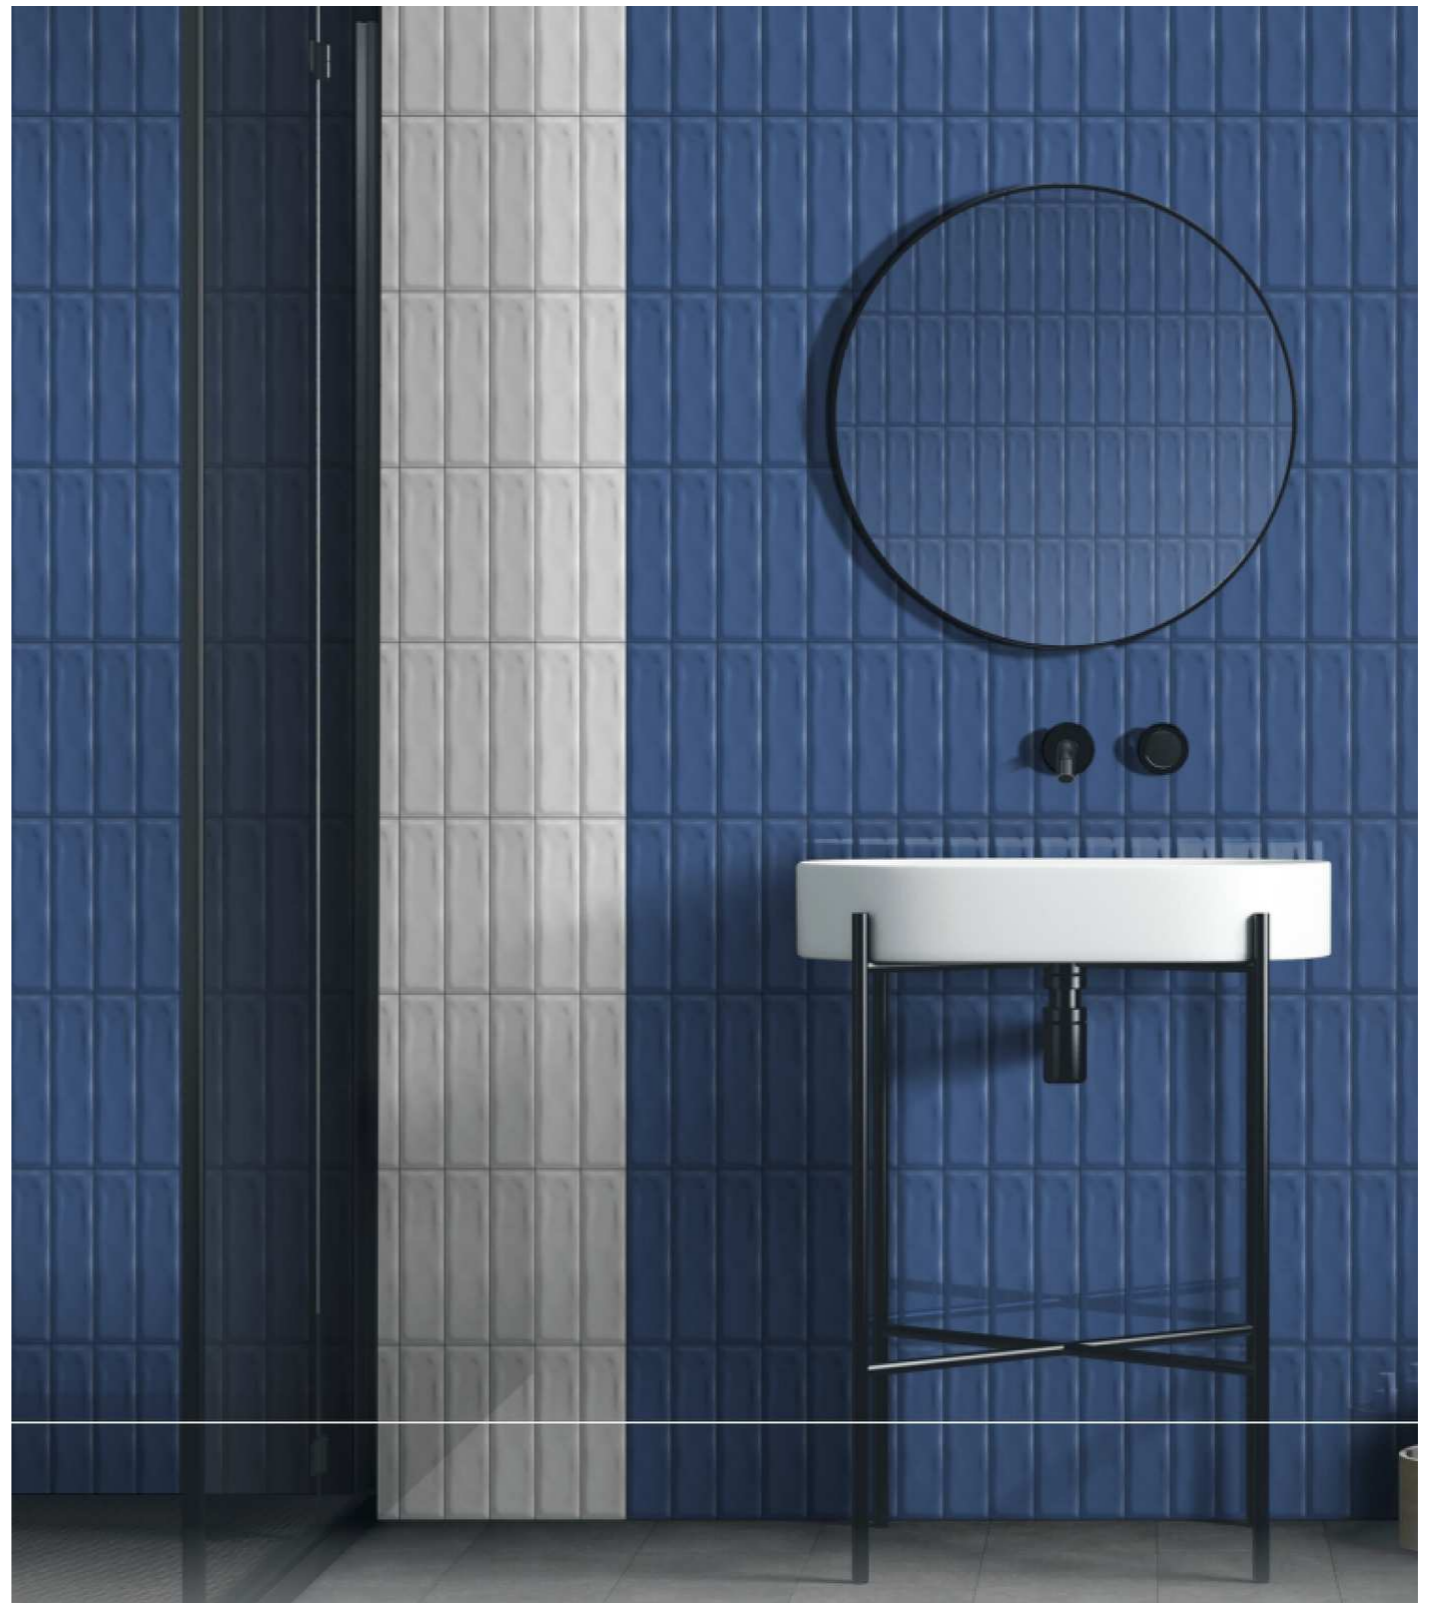

EVOLUTION ORANGE

7.5X30 CM

SIDRONS
solution to surfaces

EVOLUTION ORANGE

SIDRONS
solution to surfaces

EVOLUTION AQUA BLUE

7.5X30 CM

SIDRONS
solution to surfaces

EVOLUTION AQUA BLUE

SIDRONS
solution to surfaces

EVOLUTION WINE

7.5X30 CM

SIDRONS
solution to surfaces

EVOLUTION WINE

SIDRONS
solution to surfaces

EVOLUTION TEAL BLUE

7.5X30 CM

SIDRONS
solution to surfaces

EVOLUTION TEAL BLUE

SIDRONS
solution to surfaces

EVOLUTION TEAL GREEN

7.5X30 CM

SIDRONS
solution to surfaces

EVOLUTION TEAL GREEN