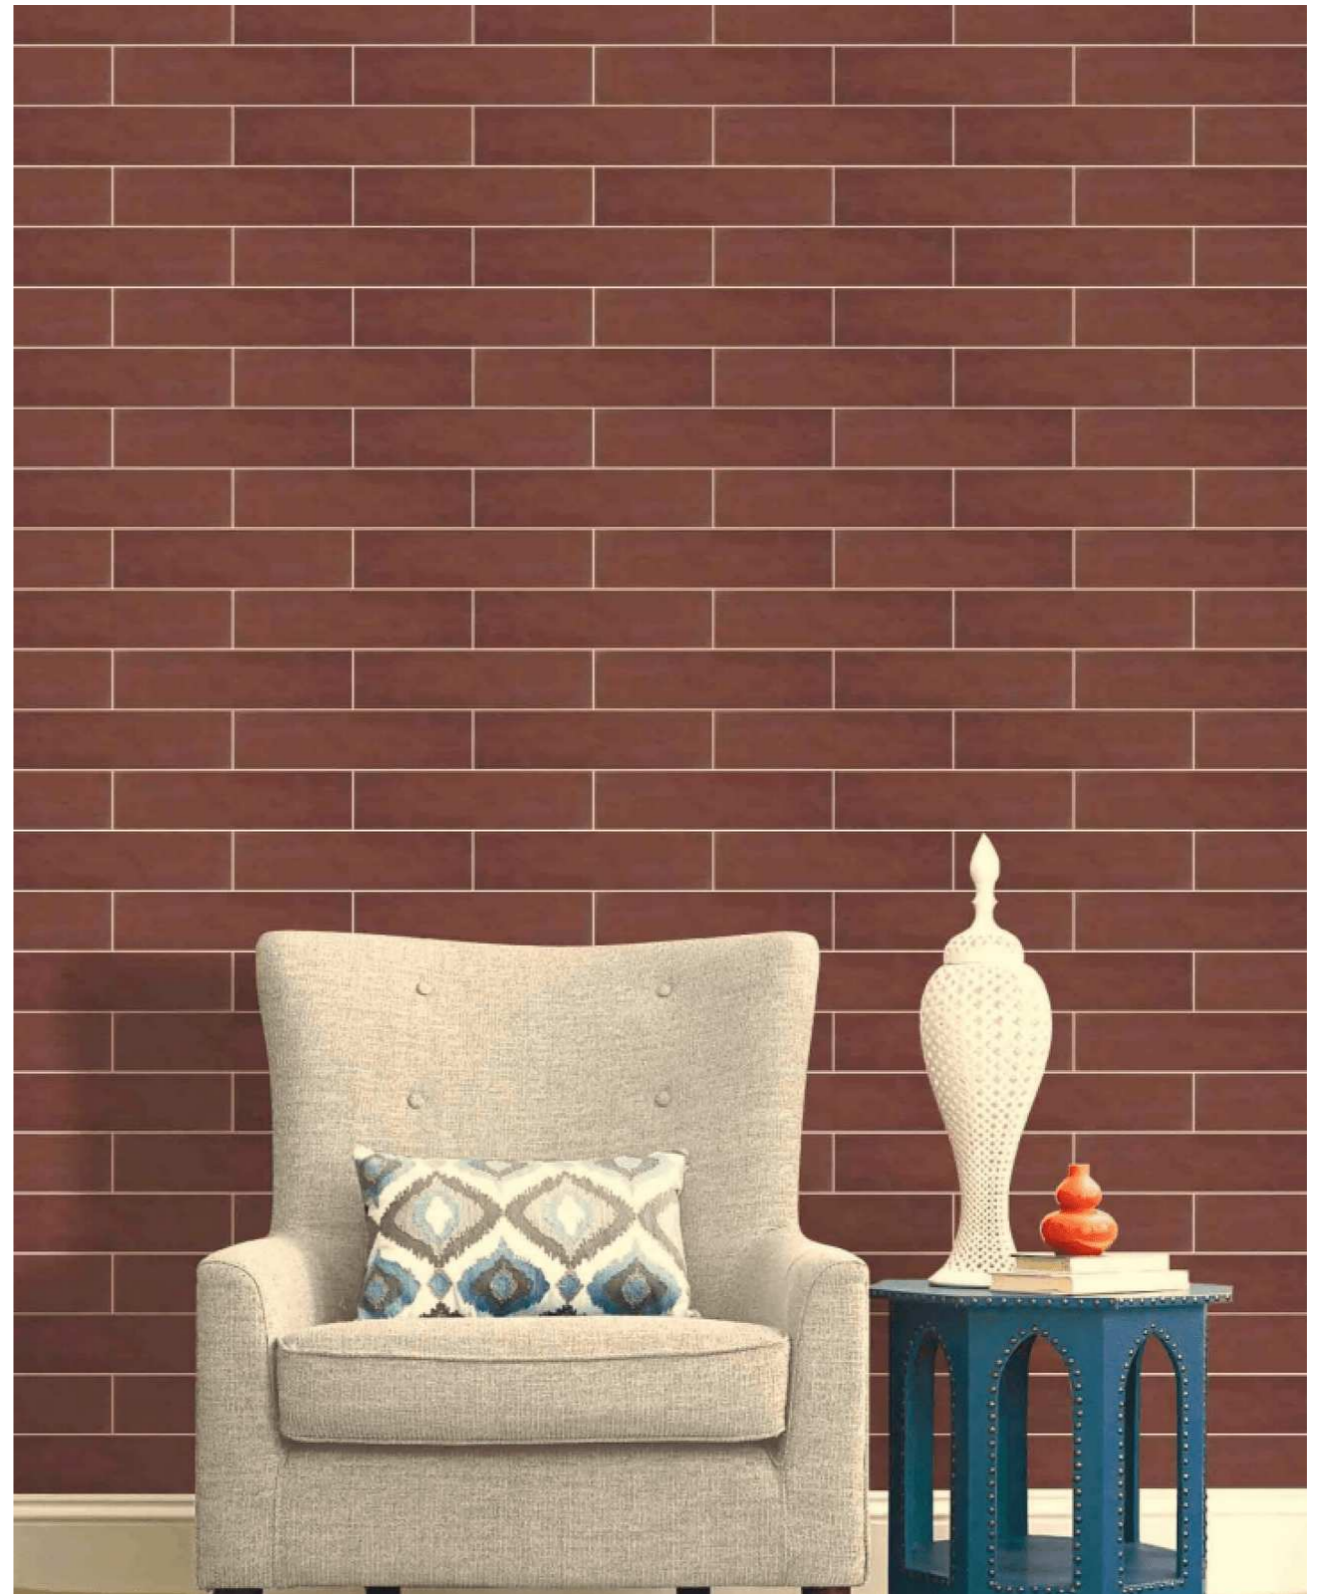

SIDRONS
solution to surfaces

EVOLUTION TAUPE

7.5X30 CM