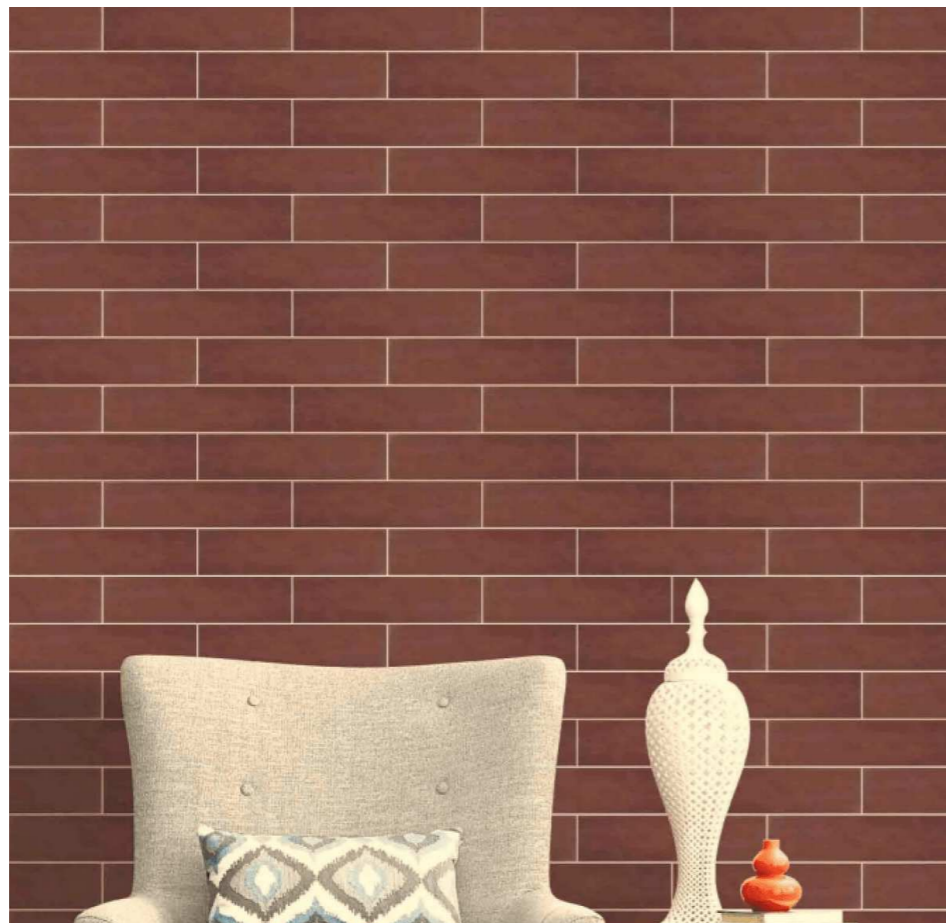

SIDRONS
solution to surfaces

EVOLUTION TAUPE