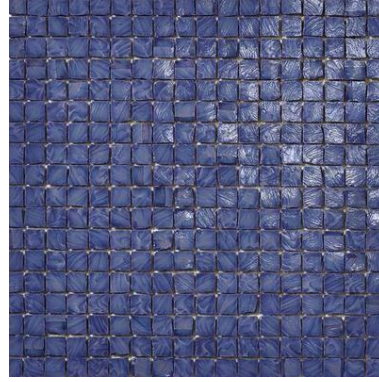

CUSTOMIZATION MOSAICS

CUSTOMIZED MURALS

SIDRONS gives you the flexibility to select, mix and merge- items , techniques , sizes , looks and colors. Such combinations create infinite and unique design possibilities to suit your taste and ambience