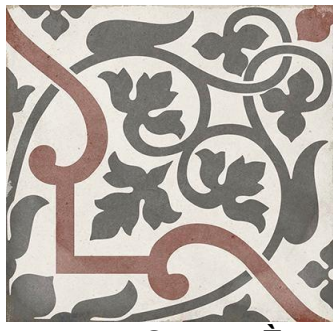

**PATCHWORK B&W**  
*20x20cm*

**FOLIESBERGÈRE**  
**(20X20CM)**

**ARCADE BLUE**  
**(20X20CM)**

**VIENACOLOUR**  
**(20X20CM)**

**WAVE COLORS**  
*20x20cm*

Add extra dimensions to your area with our unique and amazing 20X20 cm printed tiles by Sidrons. We have a varied collection of printed tiles offering eye catching range of colors that will set the mood of your spaces. Our interesting designs, patterns and accent have the potential to add so much more to your floor and walls.