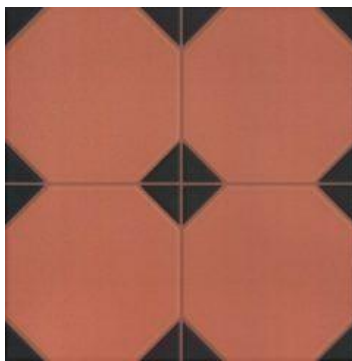

OXFORD TERRA