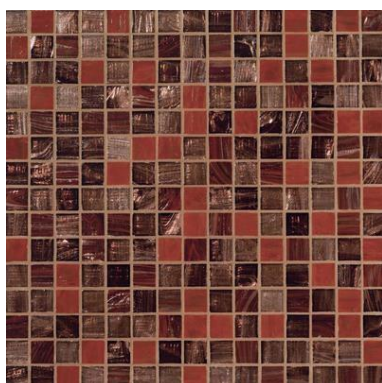

CUSTOMIZATION MOSAICS

CUSTOMIZED MURALS

SIDRONS gives you the flexibility to select, mix and merge- items , techniques , sizes , looks and colors. Such combinations create infinite and unique design possibilities to suit your taste and ambience