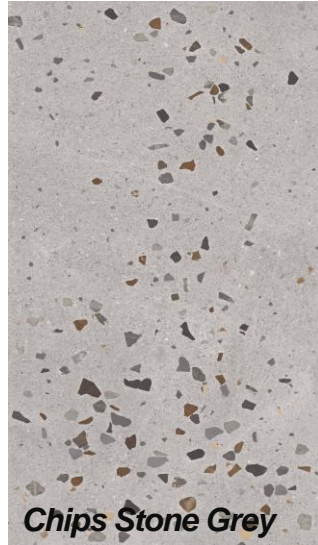

# TERRAZO 60x60/60x120 cm

*Terrazo Black Diamond*

*Terrazo White*

*Terrazo Lt. Grey*

*Terrazo Dk. Grey*

*Chips Stone Beige*

*Chips Stone Grey*

*Pablo TerrazzoGris*