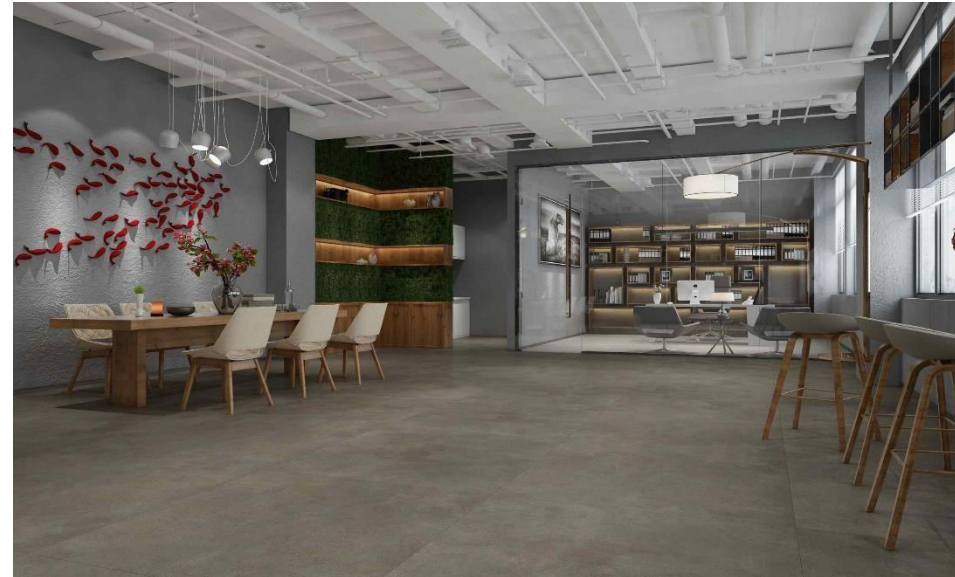

**SIDRONS**

**- SNEAK-PREVIEW**

**120x120 cm**

**When it comes to tiles, recent trends suggest that size does in fact matter. Our LARGEFORMAT range is big, bold and beautiful. It's large format measuring in at 1200 x 1200mm, makes for a dramatic statement. Alongside its ethereal textures and rich color variations comprising Concept, Black and the stunning Midnight Greys, Steel will add intense dimension to any space.**