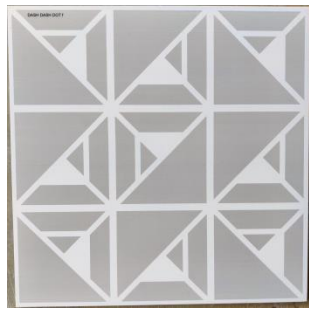

CUSTOMIZATION TILES 60X60CM

CUSTOMIZED TILES

USING TILE TO MAKE AN ART!

Custom tiles can add a stunning visual element to your home, inside or out. Creating extraordinary out of ordinary tiles. An artwork for the stunning appeal.