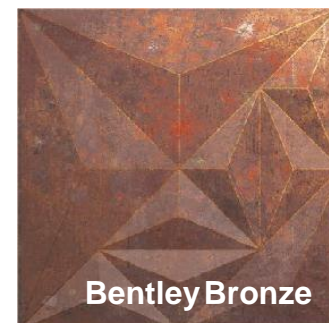

Bentley Bronze

Bentley Bronze Decor

**BENTLEY BRONZE AMBIANCE**

Feature walls are often thought of as a white room with a single wall painted bright orange or deep red - but showcasing some color in your home doesn't need to be this obvious.