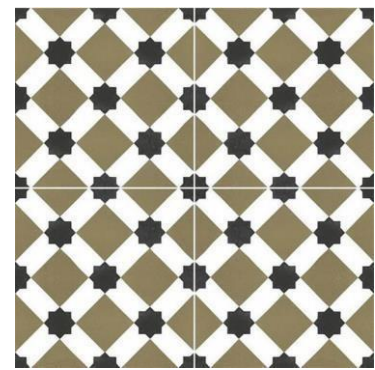

HOWARD OLIVE