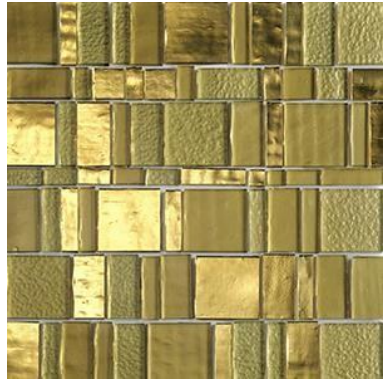

CUSTOMIZATION MOSAICS

CUSTOMIZED MURALS

SIDRONS gives you the flexibility to select, mix and merge- items , techniques , sizes , looks and colors. Such combinations create infinite and unique design possibilities to suit your taste and ambience