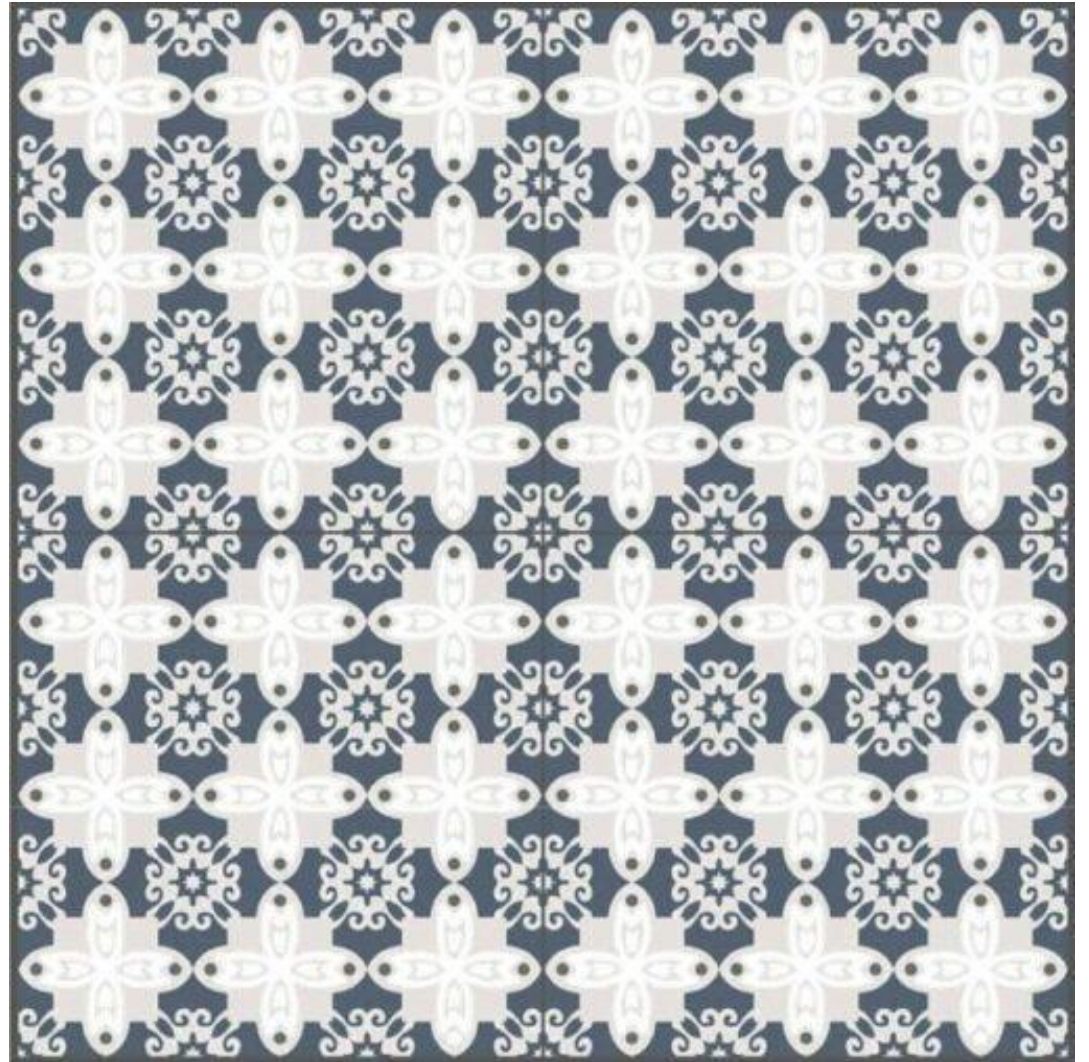

SURFACE SERIES
60X60 CM