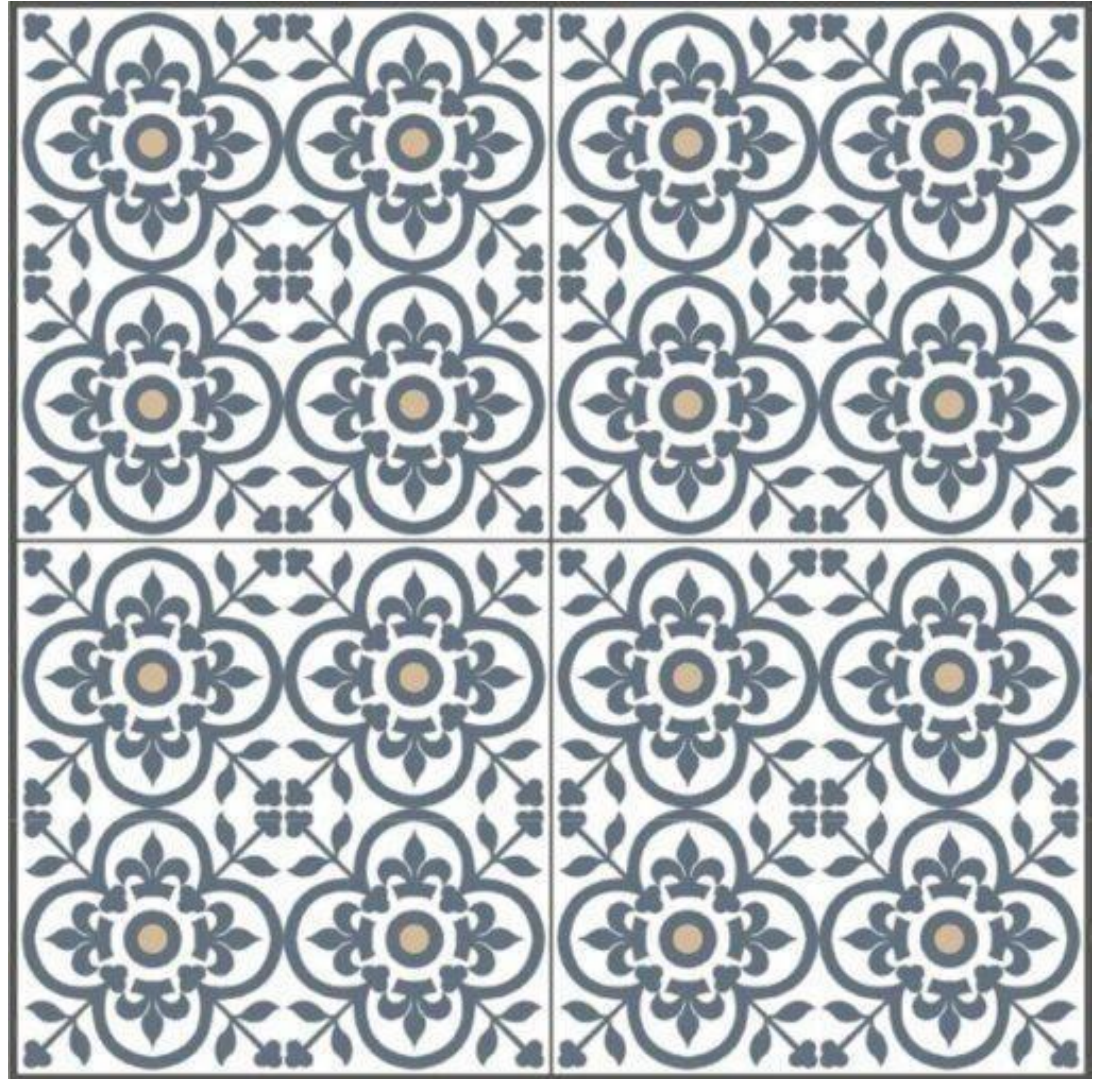

**SURFACE- 05**

**SURFACE SERIES**

**60X60 CM**

**SURFACE - 07**

**SURFACE SERIES**

**60X60 CM**

**SURFACE – 07 Brown**

**SURFACE SERIES**  
**60X60 CM**