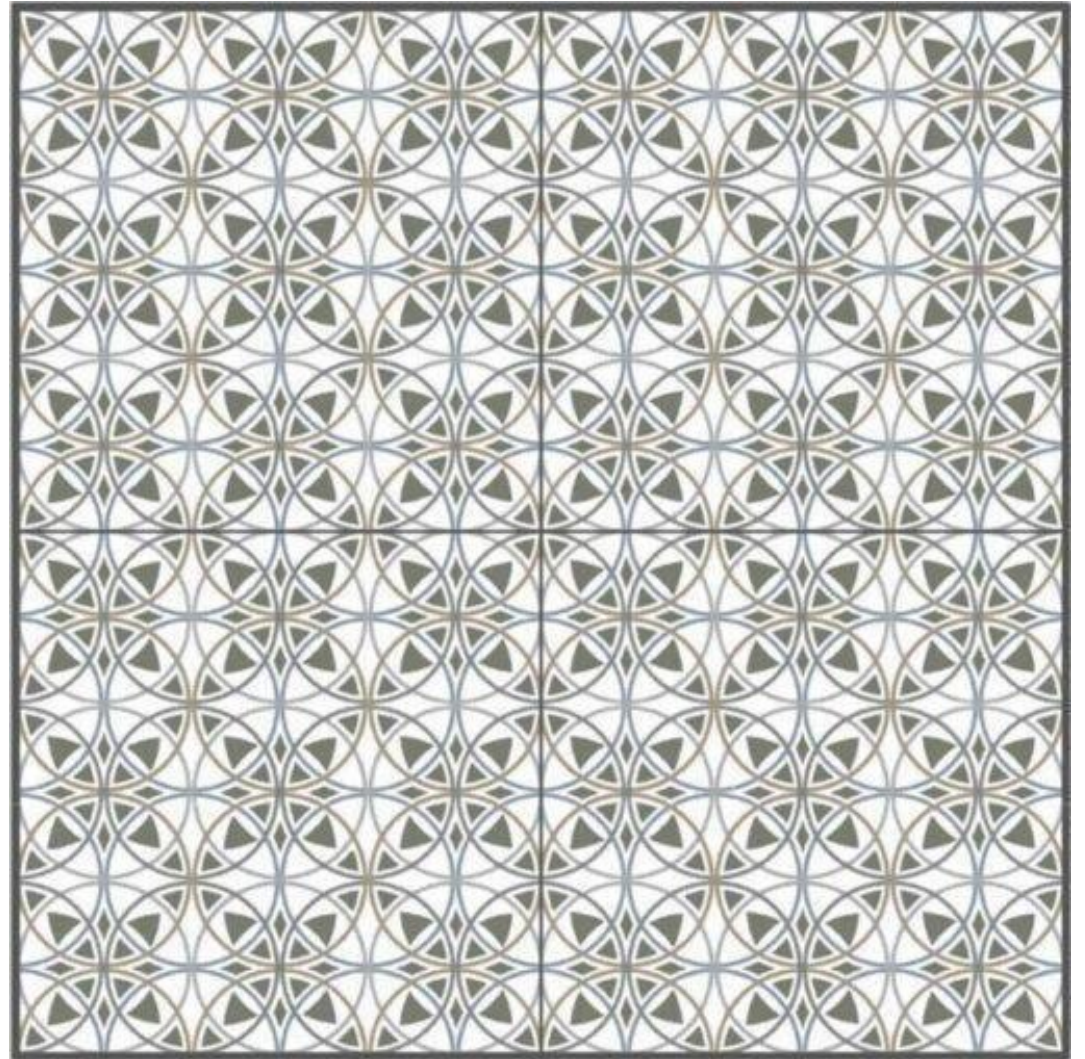

## *60X60CM*

**SIDRONS**  
SOLUTION TO SURFACES

**SURFACE SERIES**  
**60X60 CM**

**SURFACE - 01**

**SURFACE SERIES**

**60X60 CM**

**SURFACE- 02**

**SURFACE SERIES**  
**60X60 CM**