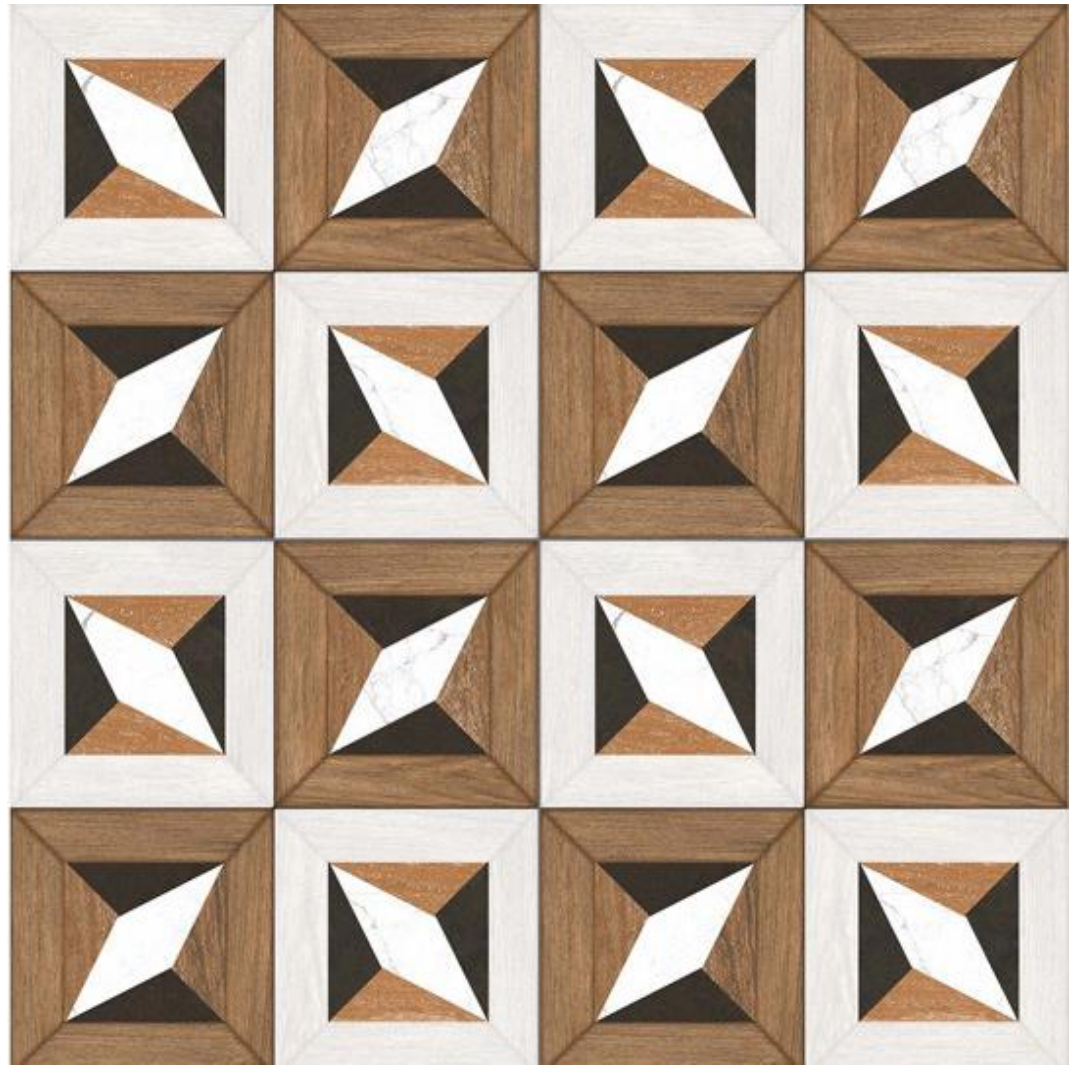

**B&W DECO\_12**

**BLACK AND WHITE  
DECOR SERIES 60X60 CM**

**B&W DECO \_13**

**BLACK AND WHITE  
DECOR SERIES 60X60 CM**

**B&W DECO\_14**

**BLACK AND WHITE  
DECOR SERIES 60X60CM**

**B&W DECO \_15**

**BLACK AND WHITE  
DECOR SERIES 60X60 CM**

**B&W DECO \_16**

**Neon Galicha**

**Neon 038**

**Neon 028**

**Rugged Brown**

**Rugged Creama**

**Rugged Nero**

**Rugged Ivory**