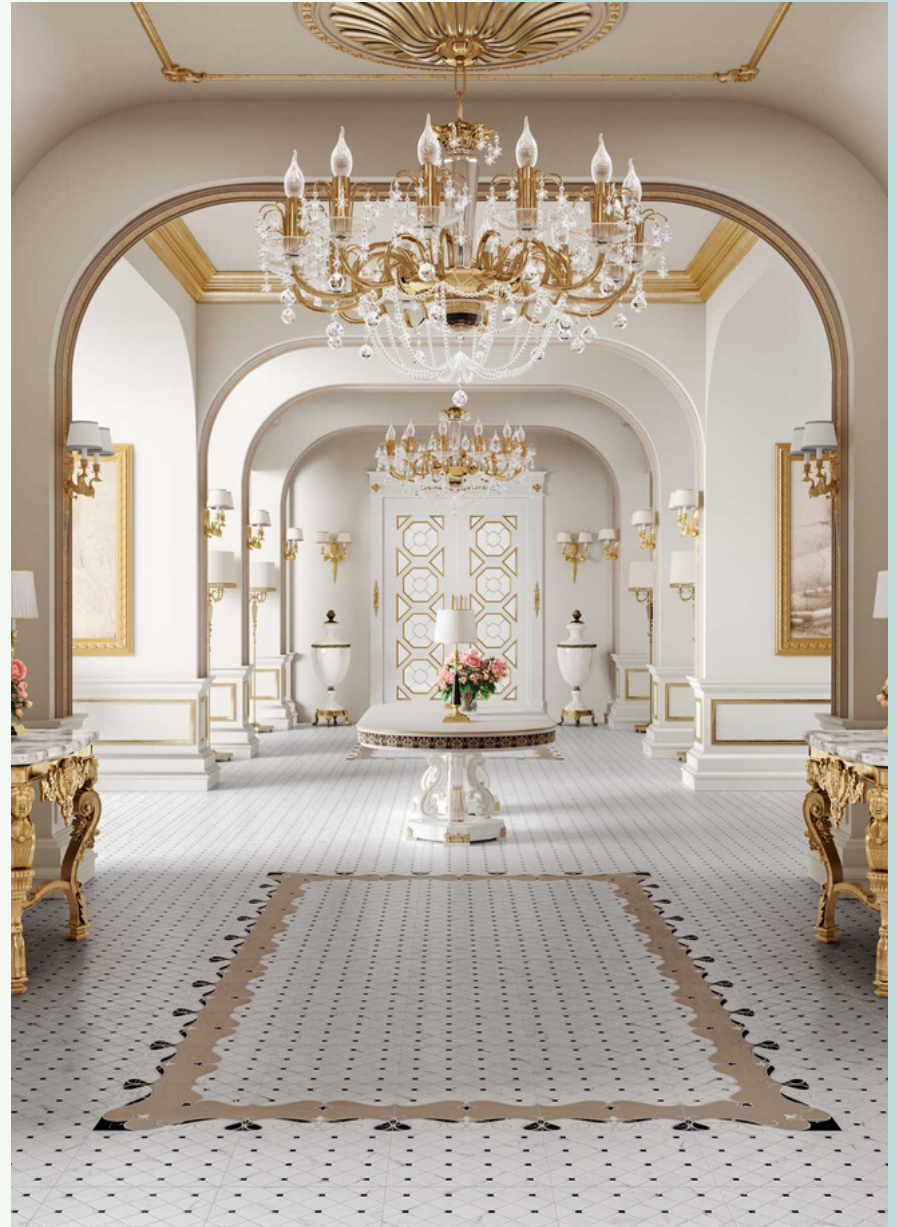

SIDRONS
LATEST
REGAL COLLECTION
2020

*INSPIRED BY THE ART OF
MARQUETRY*

**All tiles are
available in
44x44cm**

**FEATURE OF THE
LATEST COLLECTION**

a classic decorative
floor that mixes noble
materials and matt-
gloss effects

1. FIRENZE

SIDRONS | 2020

The FIRENZE series mixes three marble textures

2. PADOVA

“

The PADOVA series is available in two field tiles, in which cement and marble (Concrete) are mixed; and cement, marble and wood (Mix)

3. SIENA

“

two marbles with a fine grain wood; both consist of a field tile, border and corner.

**Why
choose
SIDRONS
TILES?**

EVERY DESIGN
INSPIRES.

MODERN SURFACES
SOLUTIONS

AUTHENTICITY &
QUALITY

**Get in
touch!**