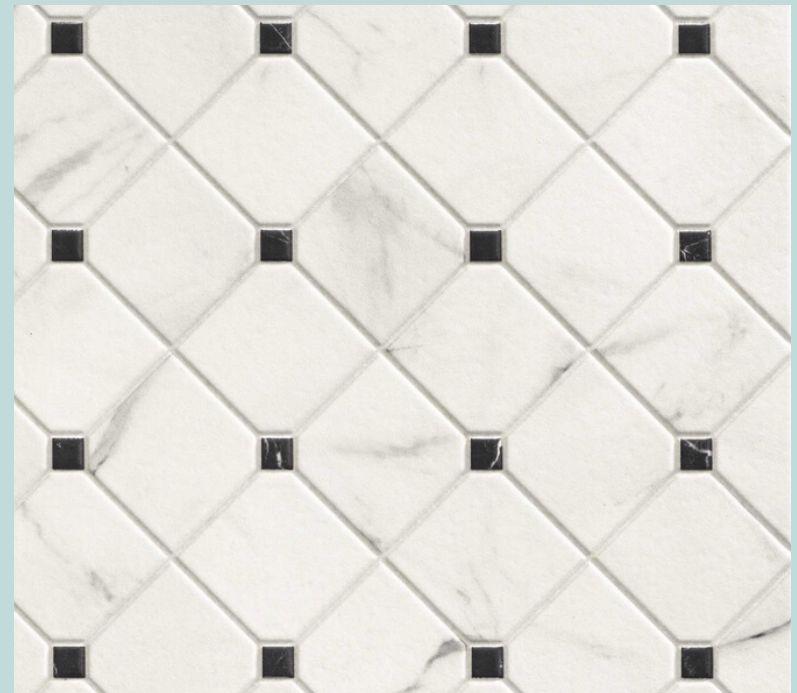

1. FIRENZE

SIDRONS | 2020

The FIRENZE series mixes three marble textures

2. PADOVA

“

The PADOVA series is available in two field tiles, in which cement and marble (Concrete) are mixed; and cement, marble and wood (Mix)

3. SIENA

“

two marbles with a fine grain wood; both consist of a field tile, border and corner.

**Why
choose
SIDRONS
TILES?**

EVERY DESIGN
INSPIRES.

MODERN SURFACES
SOLUTIONS

AUTHENTICITY &
QUALITY

**Get in
touch!**