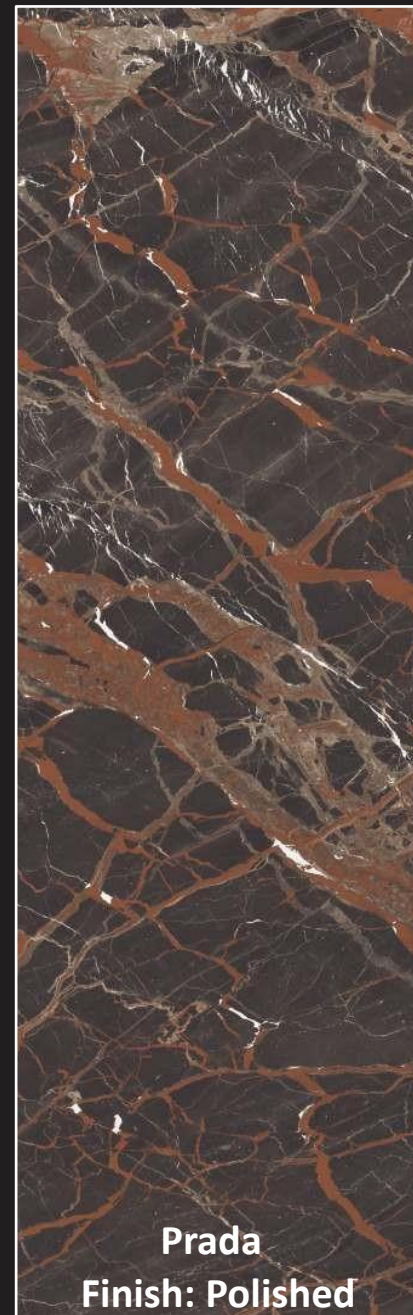

Ginger Onyx
Finish: Polished

800 x 2400 mm

GLOSSY

FLOOR TILE

WALL TILE

Enrico Bright
Finish: Polished

800 x 2400 mm

Prada
Finish: Polished

800 x 2400 mm

Bello Beige
Finish: Polished

Bello Choco
Finish: Polished

Traventino Pearl
Finish: Pearl

800 x 2400 mm

800 x 2400 mm

GLOSSY

FLOOR TILE