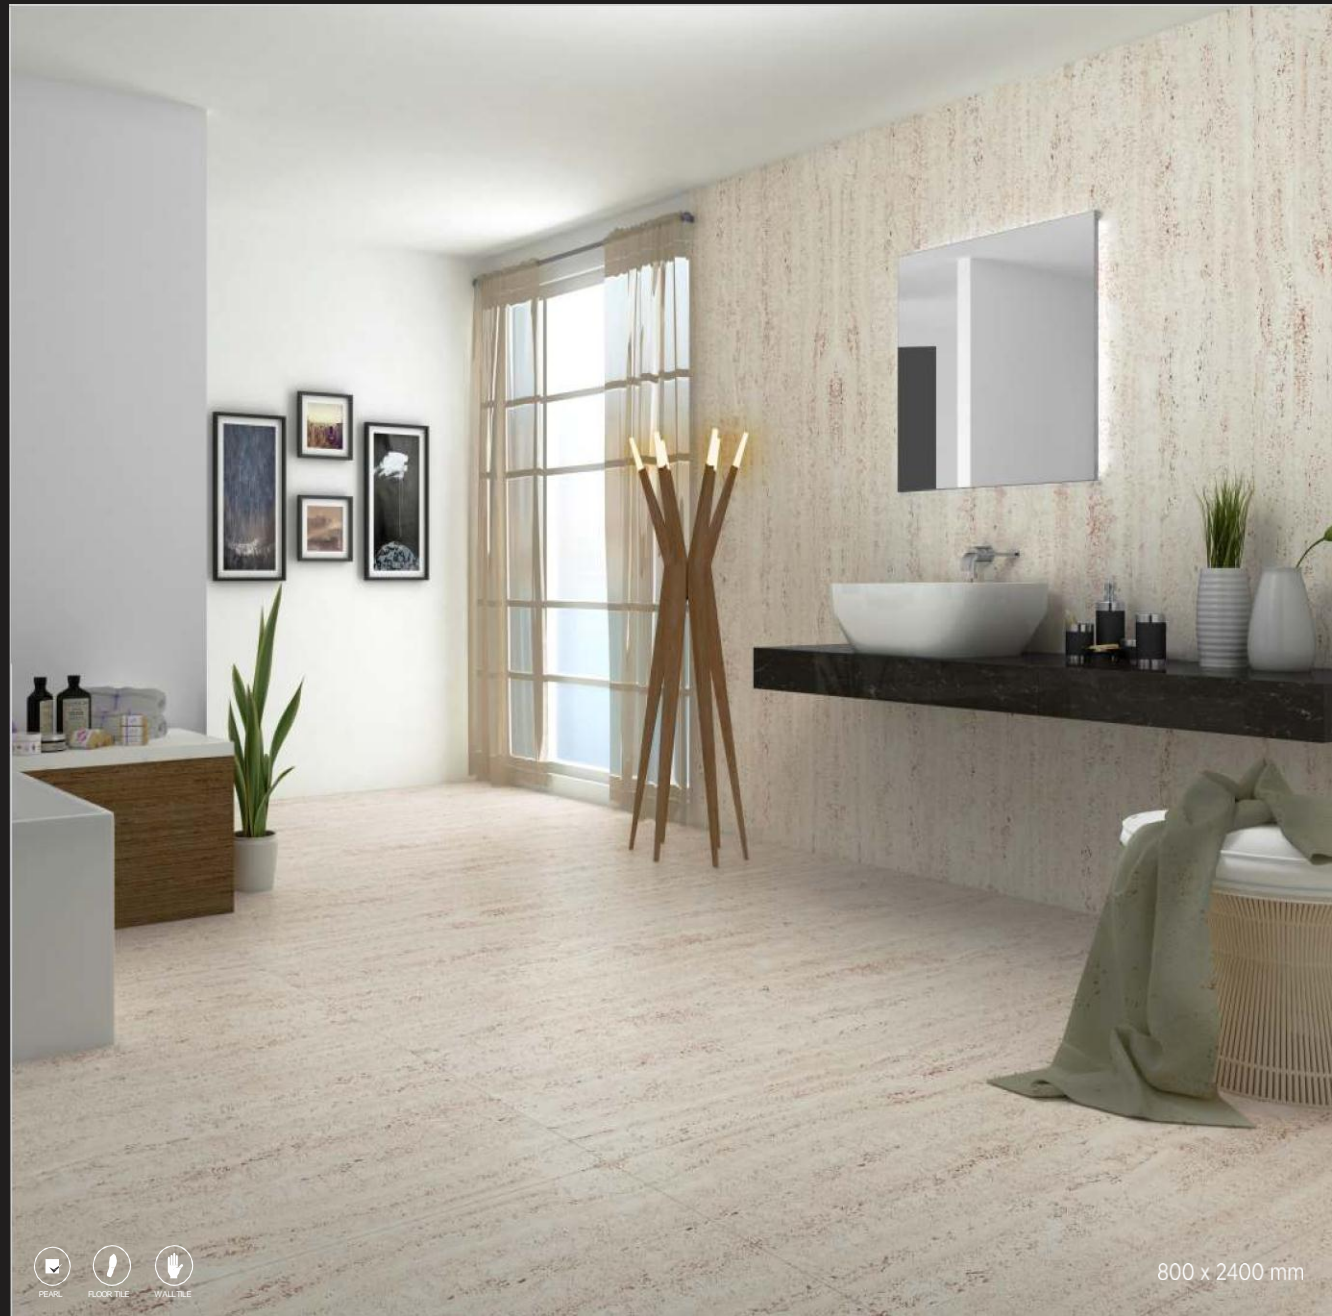

800 x 2400 mm

Bello Beige
Finish: Polished

Bello Choco
Finish: Polished

Traventino Pearl
Finish: Pearl

800 x 2400 mm

800 x 2400 mm

GLOSSY

FLOOR TILE

WALL TILE

Saga
Finish: Sugar Dark

800 x 2400 mm

Macro Blanco
Finish: Matt

Macro Nero
Finish: Matt

Macro Beige
Finish: Matt

Macro Brown
Finish: Matt

800 x 2400 mm