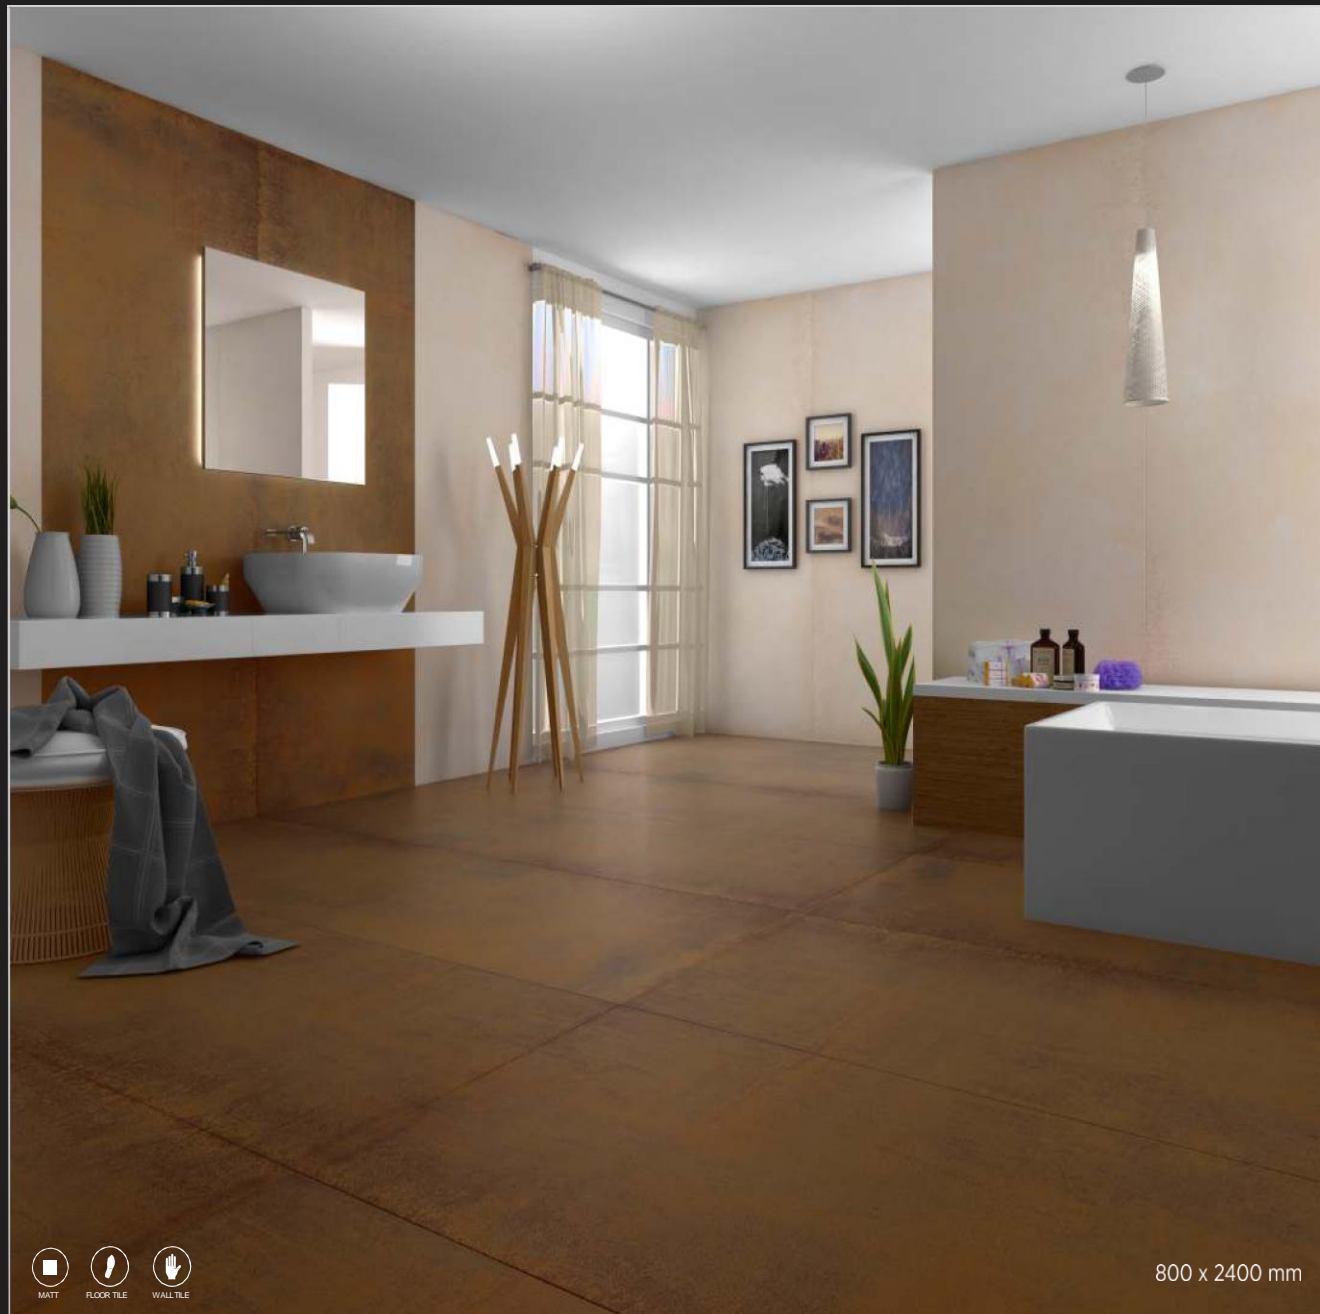

Macro Smoke
Finish: Matt

Macro Light Gris
Finish: Matt

800 x 2400 mm

Platinum Beige
Finish: Leather Matt

Platinum Red
Finish: Leather Matt

800 x 2400 mm

800 x 2400 mm

MATT